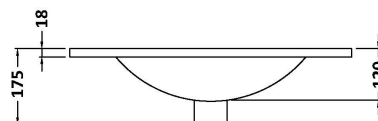

### Product Dimensions

Height (mm):	540
Width (mm):	600
Depth (mm):	383
Nett Weight (kg):	21.5

### Packaging Dimensions

Height (mm):	560
Width (mm):	620
Depth (mm):	405
Gross Weight (kg):	22

### Outer Box Dimensions (If Applicable)

Height (mm):	
Width (mm):	
Depth (mm):	
Gross Weight (kg):	
Barcode:	5056678402757

### Product Dimensions

Height (mm):	170
Width (mm):	600
Depth (mm):	390
Nett Weight (kg):	10.76