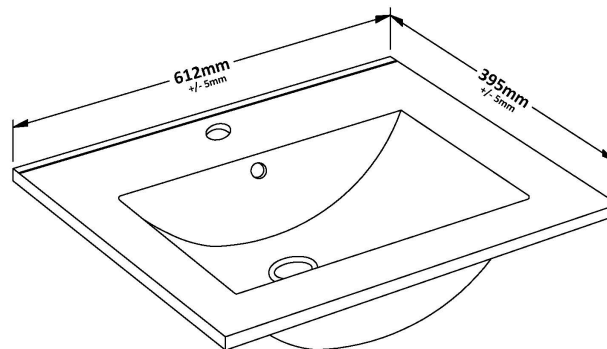

### Product Dimensions

Height (mm):	540
Width (mm):	600
Depth (mm):	383
Nett Weight (kg):	21.5

### Packaging Dimensions

Height (mm):	560
Width (mm):	620
Depth (mm):	405
Gross Weight (kg):	22

### Outer Box Dimensions (If Applicable)

Height (mm):	
Width (mm):	
Depth (mm):	
Gross Weight (kg):	
Barcode:	5056678402757

### Product Dimensions

Height (mm):	170
Width (mm):	600
Depth (mm):	390
Nett Weight (kg):	10.76