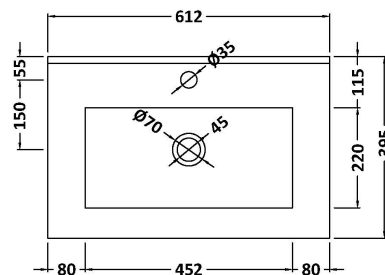

### Product Dimensions

Height (mm):	540
Width (mm):	600
Depth (mm):	383
Nett Weight (kg):	21.5

### Packaging Dimensions

Height (mm):	560
Width (mm):	620
Depth (mm):	405
Gross Weight (kg):	22

### Outer Box Dimensions (If Applicable)

Height (mm):	
Width (mm):	
Depth (mm):	
Gross Weight (kg):	
Barcode:	5056678402757

### Product Dimensions

Height (mm):	170
Width (mm):	600
Depth (mm):	390
Nett Weight (kg):	10.76