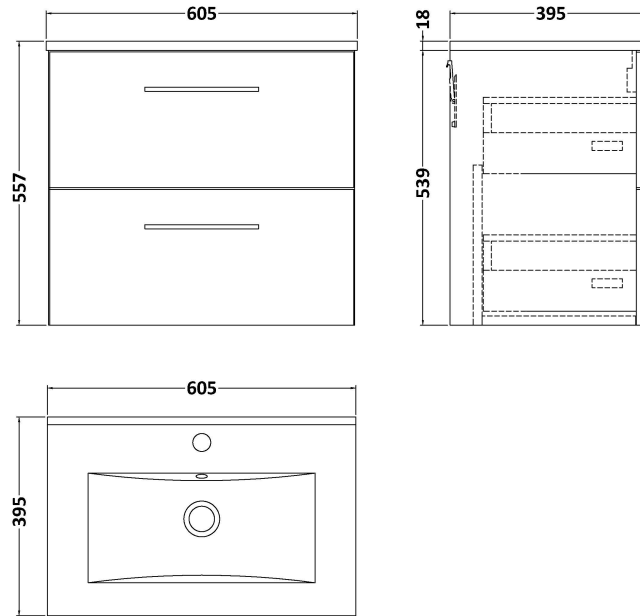

Sales Code: ARN1424B

Description: 600 Wh 2-Drawer Vanity & Basin 2

Packaging Details

Barcode: 5056678414637