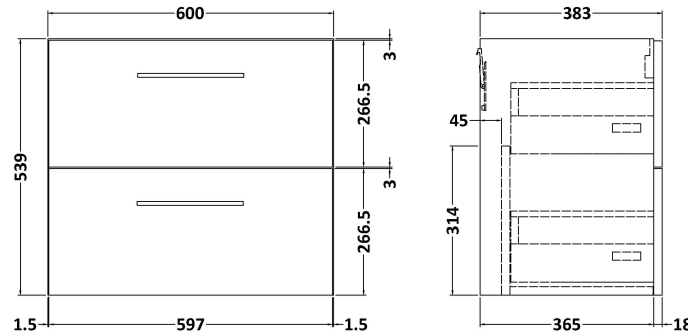

### Product Dimensions

Height (mm):	540
Width (mm):	600
Depth (mm):	383
Nett Weight (kg):	21.5

### Packaging Dimensions

Height (mm):	560
Width (mm):	620
Depth (mm):	405
Gross Weight (kg):	22

### Product Dimensions

Height (mm):	170
Width (mm):	600
Depth (mm):	390
Nett Weight (kg):	10.76

### Packaging Dimensions

Height (mm):	200
Width (mm):	400
Depth (mm):	620
Gross Weight (kg):	10.76