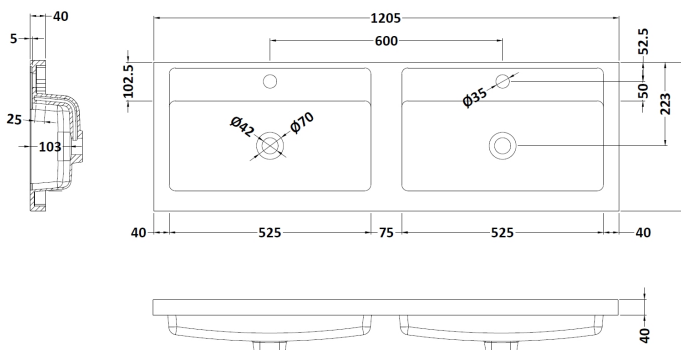

Packaging Dimensions

Height (mm):	560
Width (mm):	620
Depth (mm):	405
Gross Weight (kg):	22

Packaging Data

Box Colour:	Brown Cardboard Box - Printed
Box Qty:	0
Label Size:	0 x 0
Label Colour:	White Label
Label Qty:	2

Outer Box Dimensions (If Applicable)

Height (mm):	
Width (mm):	
Depth (mm):	
Gross Weight (kg):	
Barcode:	5056678402757

Product Details

Country of Origin:	China
Fitting Instruction:	No
CE & UKCA:	N/A
FSC Certified Materials:	Yes
Colour:	Satin Anthracite
Construction Method:	Cam & Wood Dowel
Construction Type:	Rigid
Cabinet Finish:	MFC Painted Matt
Fascia Finish:	Mdf Painted Matt
Cabinet Thickness (mm):	16
Fascia Thickness (mm):	18
Drawer Included:	Yes
Drawer Type:	80mm High Metal S/C Inc Galler
No of Shelves:	0
Hinge Type:	Not Applicable
Hinge Included:	Not Applicable
Adjustable Legs:	No, Not Required
Fixings Included:	Yes
Handle Style:	Contemporary
Waste Shroud:	Yes
Handle Included:	Yes, Supplied
Handle Type:	D-Shape

Sales Code: PMB424

Description: Double Polymarble Basin 1205 X 390

Product Dimensions

Height (mm):	390
Width (mm):	1205
Depth (mm):	157
Nett Weight (kg):	18.12

Packaging Dimensions

Height (mm):	100
Width (mm):	1205
Depth (mm):	400
Gross Weight (kg):	18.12

Packaging Data

Box Colour:	Brown Cardboard Box - Printed
Box Qty:	1
Label Size:	100 x 50
Label Colour:	White Label
Label Qty:	2

Outer Box Dimensions (If Applicable)

Height (mm):	
Width (mm):	
Depth (mm):	
Gross Weight (kg):	
Barcode:	5056211815136