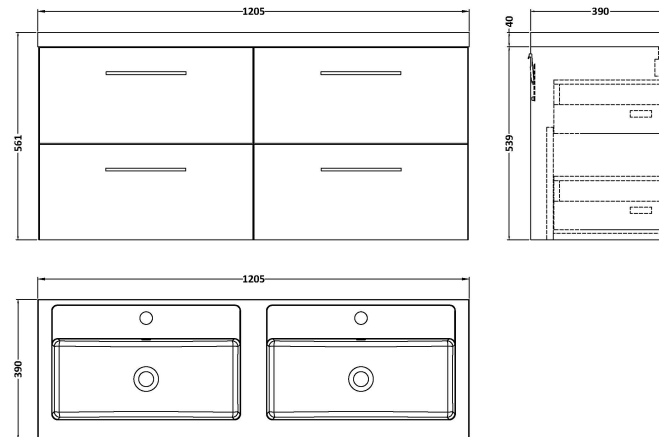

Sales Code: ARN1424C

Description: 1200 Wh 4-Drawer Vanity & Double Basin

Packaging Details

Barcode: 5056678414712

Sales Code: NVF1424

Description: 600 Wh 2-Drawer Unit (365 Deep)

Product Dimensions

Height (mm):	540
Width (mm):	600
Depth (mm):	383
Nett Weight (kg):	21.5

Packaging Dimensions

Height (mm):	560
Width (mm):	620
Depth (mm):	405
Gross Weight (kg):	22

Packaging Data

Box Colour:	Brown Cardboard Box - Printed
Box Qty:	0
Label Size:	0 x 0
Label Colour:	White Label
Label Qty:	2

Sales Code: PMB424

Description: Double Polymarble Basin 1205 X 390

Product Dimensions

Height (mm):	390
Width (mm):	1205
Depth (mm):	157
Nett Weight (kg):	18.12

Packaging Dimensions

Height (mm):	100
Width (mm):	1205
Depth (mm):	400
Gross Weight (kg):	18.12

Packaging Data

Box Colour:	Brown Cardboard Box - Printed
Box Qty:	1
Label Size:	100 x 50
Label Colour:	White Label
Label Qty:	2

Outer Box Dimensions (If Applicable)

Height (mm):	
Width (mm):	
Depth (mm):	
Gross Weight (kg):	
Barcode:	5056211815136