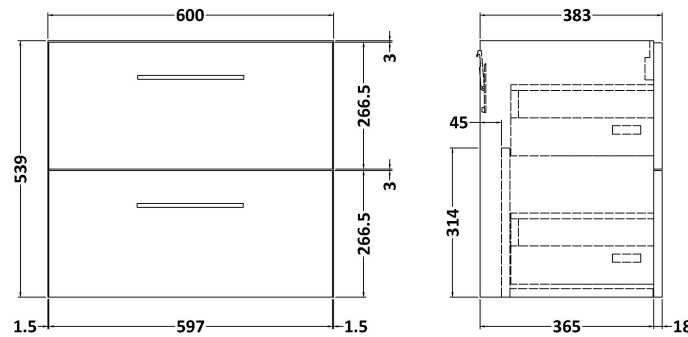

Sales Code: ARN1424D

Description: 600 Wh 2-Drawer Vanity & Basin 3

Packaging Details

Barcode: 5056678414644

Sales Code: NVF1424

Description: 600 Wh 2-Drawer Unit (365 Deep)

Product Dimensions

Height (mm):	540
Width (mm):	600
Depth (mm):	383
Nett Weight (kg):	21.5

Packaging Dimensions

Height (mm):	560
Width (mm):	620
Depth (mm):	405
Gross Weight (kg):	22

Packaging Data

Box Colour:	Brown Cardboard Box - Printed
Box Qty:	0
Label Size:	0 x 0
Label Colour:	White Label
Label Qty:	2

Sales Code: NVM033

Description: 600 Thin Edged Basin 1Th

Product Dimensions

Height (mm):	170
Width (mm):	610
Depth (mm):	395
Nett Weight (kg):	11

Packaging Dimensions

Height (mm):	190
Width (mm):	630
Depth (mm):	415
Gross Weight (kg):	11.5

Packaging Data

Box Colour:	Brown Cardboard Box - Printed
Box Qty:	1
Label Size:	100 x 50
Label Colour:	White Label
Label Qty:	2

Outer Box Dimensions (If Applicable)

Height (mm):	
Width (mm):	
Depth (mm):	
Gross Weight (kg):	
Barcode:	5056211853428