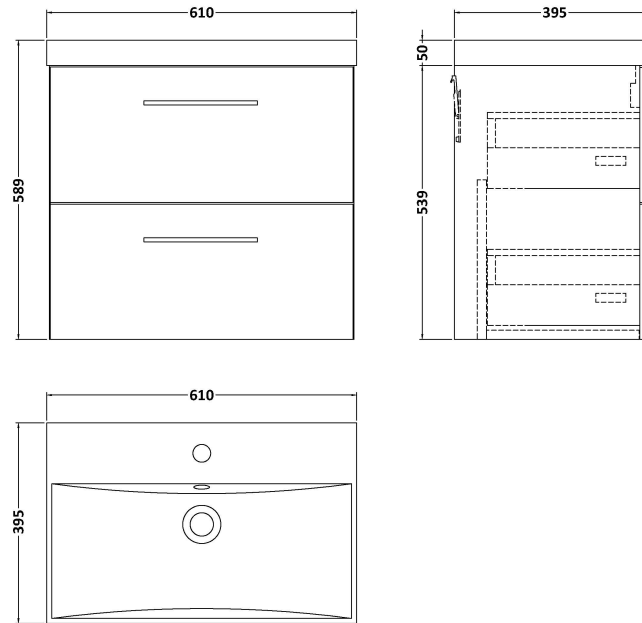

Sales Code: ARN1424D

Description: 600 Wh 2-Drawer Vanity & Basin 3

Packaging Details

Barcode: 5056678414644

Sales Code: NVF1424

Description: 600 Wh 2-Drawer Unit (365 Deep)

Product Dimensions

Height (mm):	540
Width (mm):	600
Depth (mm):	383
Nett Weight (kg):	21.5

Packaging Dimensions

Height (mm):	560
Width (mm):	620
Depth (mm):	405
Gross Weight (kg):	22

Packaging Data

Box Colour:	Brown Cardboard Box - Printed
Box Qty:	0
Label Size:	0 x 0
Label Colour:	White Label
Label Qty:	2

Sales Code: NVM033

Description: 600 Thin Edged Basin 1Th

Product Dimensions

Height (mm):	170
Width (mm):	610
Depth (mm):	395
Nett Weight (kg):	11

Packaging Dimensions

Height (mm):	190
Width (mm):	630
Depth (mm):	415
Gross Weight (kg):	11.5

Packaging Data

Box Colour:	Brown Cardboard Box - Printed
Box Qty:	1
Label Size:	100 x 50
Label Colour:	White Label
Label Qty:	2

Outer Box Dimensions (If Applicable)

Height (mm):	
Width (mm):	
Depth (mm):	
Gross Weight (kg):	
Barcode:	5056211853428