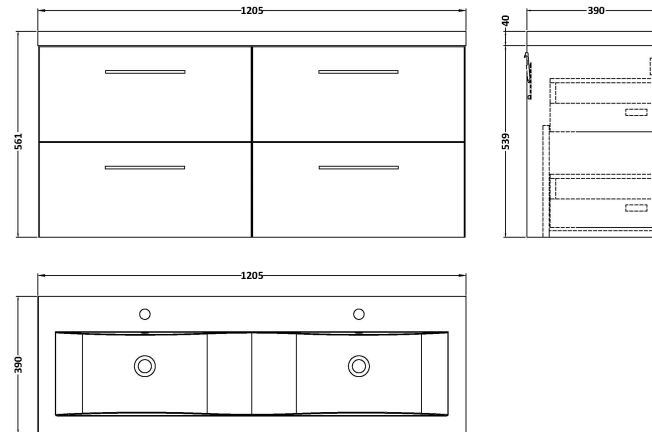

Sales Code: ARN1424F

Description: 1200 Wh 4-Drawer Vanity & Double Basin

Packaging Details

Barcode: 5056678414705