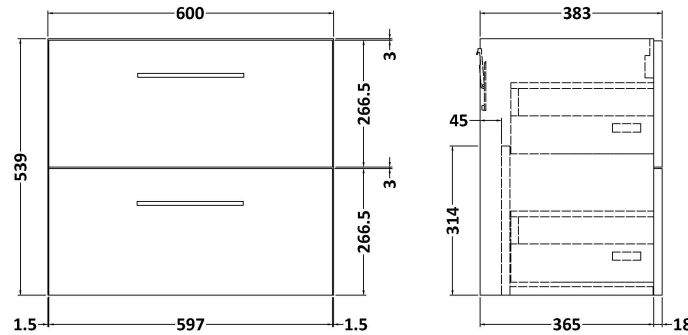

### Product Dimensions

Height (mm):	540
Width (mm):	600
Depth (mm):	383
Nett Weight (kg):	21.5

### Packaging Dimensions

Height (mm):	560
Width (mm):	620
Depth (mm):	405
Gross Weight (kg):	22

### Outer Box Dimensions (If Applicable)

Height (mm):	
Width (mm):	
Depth (mm):	
Gross Weight (kg):	
Barcode:	5056678402757

Sales Code: CBM424

Description: Double Ceramic Basin 1208X392

**Product Dimensions**

Height (mm):	390
Width (mm):	1205
Depth (mm):	175
Nett Weight (kg):	27

**Packaging Dimensions**

Height (mm):	205
Width (mm):	1270
Depth (mm):	510
Gross Weight (kg):	27