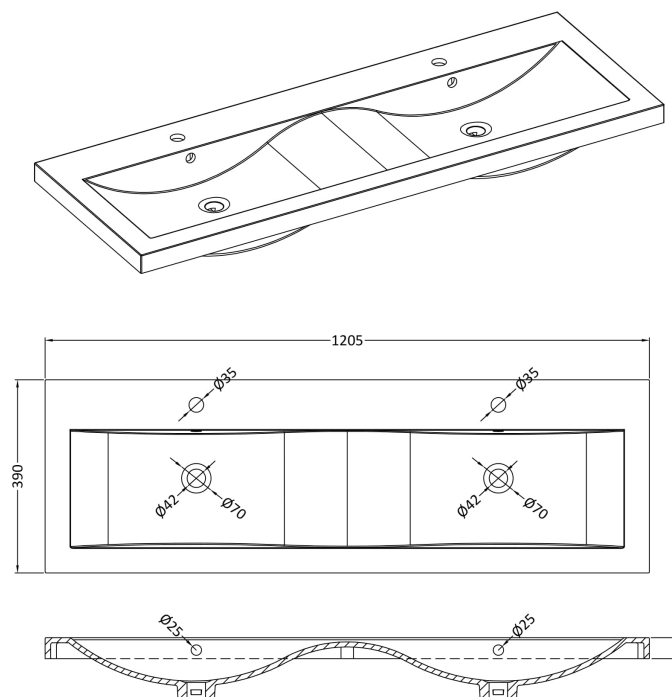

### Product Dimensions

Height (mm):	540
Width (mm):	600
Depth (mm):	383
Nett Weight (kg):	21.5

### Packaging Dimensions

Height (mm):	560
Width (mm):	620
Depth (mm):	405
Gross Weight (kg):	22

### Outer Box Dimensions (If Applicable)

Height (mm):	
Width (mm):	
Depth (mm):	
Gross Weight (kg):	
Barcode:	5056678402757

Sales Code: CBM424

Description: Double Ceramic Basin 1208X392

**Product Dimensions**

Height (mm):	390
Width (mm):	1205
Depth (mm):	175
Nett Weight (kg):	27

**Packaging Dimensions**

Height (mm):	205
Width (mm):	1270
Depth (mm):	510
Gross Weight (kg):	27