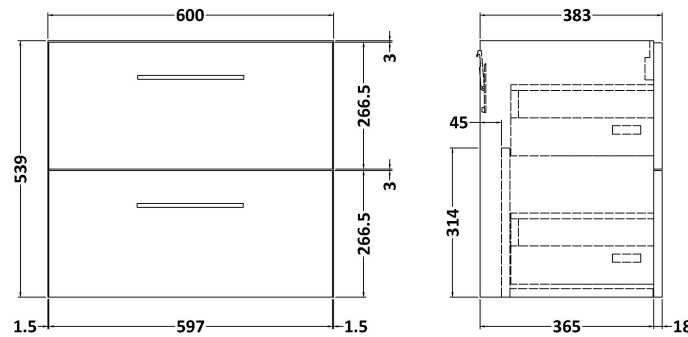

Sales Code: ARN1424G

Description: 600 Wh 2-Drawer Vanity & Basin 4

Packaging Details

Barcode: 5056678414651

Sales Code: NVF1424

Description: 600 Wh 2-Drawer Unit (365 Deep)

Product Dimensions

Height (mm):	540
Width (mm):	600
Depth (mm):	383
Nett Weight (kg):	21.5

Packaging Dimensions

Height (mm):	560
Width (mm):	620
Depth (mm):	405
Gross Weight (kg):	22

Packaging Data

Box Colour:	Brown Cardboard Box - Printed
Box Qty:	0
Label Size:	0 x 0
Label Colour:	White Label
Label Qty:	2

Sales Code: NVM043

Description: 600 Curved Basin 1Th

Product Dimensions

Height (mm):	160
Width (mm):	610
Depth (mm):	440
Nett Weight (kg):	11

Packaging Dimensions

Height (mm):	190
Width (mm):	630
Depth (mm):	415
Gross Weight (kg):	11.5

Packaging Data

Box Colour:	Brown Cardboard Box - Printed
Box Qty:	1
Label Size:	100 x 50
Label Colour:	White Label
Label Qty:	2

Outer Box Dimensions (If Applicable)

Height (mm):	
Width (mm):	
Depth (mm):	
Gross Weight (kg):	
Barcode:	5056462620961