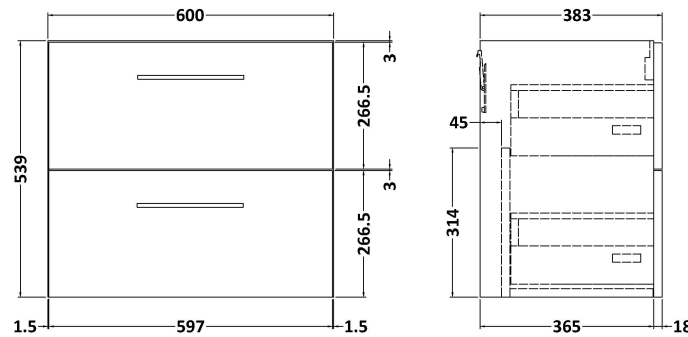

Sales Code: ARN1424LCM2

Description: 1200 Wh 4-Drawer Vanity & Laminate Top

Packaging Details

Barcode: 5056678456583

Sales Code: NVF1424

Description: 600 Wh 2-Drawer Unit (365 Deep)

Product Dimensions

Height (mm):	540
Width (mm):	600
Depth (mm):	383
Nett Weight (kg):	21.5

Packaging Dimensions

Height (mm):	560
Width (mm):	620
Depth (mm):	405
Gross Weight (kg):	22

Packaging Data

Box Colour:	Brown Cardboard Box - Printed
Box Qty:	0
Label Size:	0 x 0
Label Colour:	White Label
Label Qty:	2

Sales Code: LCM1200

Description: Laminate Worktop 1205X390x22mm

Product Dimensions

Height (mm):	22
Width (mm):	1205
Depth (mm):	390
Nett Weight (kg):	5

Packaging Dimensions

Height (mm):	25
Width (mm):	1215
Depth (mm):	455
Gross Weight (kg):	5

Packaging Data

Box Colour:	Brown Cardboard Box
Box Qty:	1
Label Size:	100 x 50
Label Colour:	White Label
Label Qty:	1

Outer Box Dimensions (If Applicable)

Height (mm):	
Width (mm):	
Depth (mm):	
Gross Weight (kg):	
Barcode:	5056678449936