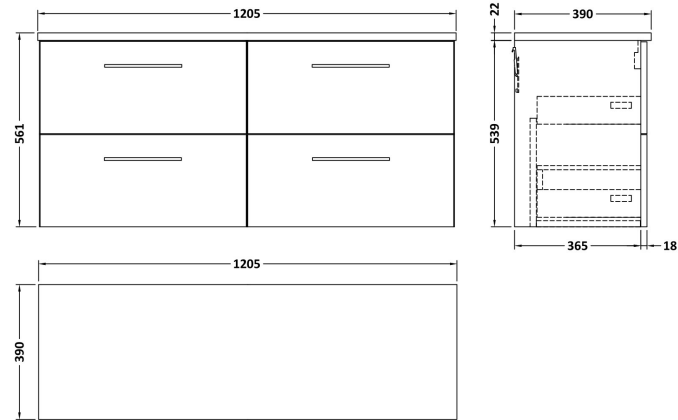

Sales Code: ARN1424LCM2

Description: 1200 Wh 4-Drawer Vanity & Laminate Top

Packaging Details

Barcode: 5056678456583

Sales Code: NVF1424

Description: 600 Wh 2-Drawer Unit (365 Deep)

Product Dimensions

Height (mm):	540
Width (mm):	600
Depth (mm):	383
Nett Weight (kg):	21.5

Packaging Dimensions

Height (mm):	560
Width (mm):	620
Depth (mm):	405
Gross Weight (kg):	22

Packaging Data

Box Colour:	Brown Cardboard Box - Printed
Box Qty:	0
Label Size:	0 x 0
Label Colour:	White Label
Label Qty:	2

Sales Code: LCM1200

Description: Laminate Worktop 1205X390x22mm

Product Dimensions

Height (mm):	22
Width (mm):	1205
Depth (mm):	390
Nett Weight (kg):	5

Packaging Dimensions

Height (mm):	25
Width (mm):	1215
Depth (mm):	455
Gross Weight (kg):	5

Packaging Data

Box Colour:	Brown Cardboard Box
Box Qty:	1
Label Size:	100 x 50
Label Colour:	White Label
Label Qty:	1

Outer Box Dimensions (If Applicable)

Height (mm):	
Width (mm):	
Depth (mm):	
Gross Weight (kg):	
Barcode:	5056678449936