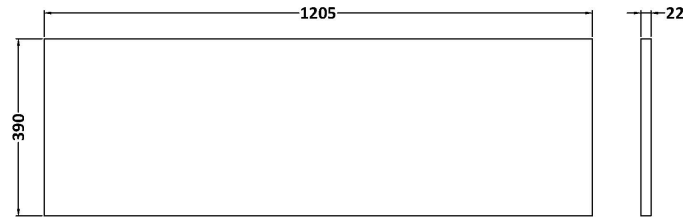

Packaging Dimensions

Height (mm):	560
Width (mm):	620
Depth (mm):	405
Gross Weight (kg):	22

Packaging Data

Box Colour:	Brown Cardboard Box - Printed
Box Qty:	0
Label Size:	0 x 0
Label Colour:	White Label
Label Qty:	2

Outer Box Dimensions (If Applicable)

Height (mm):	
Width (mm):	
Depth (mm):	
Gross Weight (kg):	
Barcode:	5056678402757

Product Details

Country of Origin:	China
Fitting Instruction:	No
CE & UKCA:	N/A
FSC Certified Materials:	Yes
Colour:	Satin Anthracite
Construction Method:	Cam & Wood Dowel
Construction Type:	Rigid
Cabinet Finish:	MFC Painted Matt
Fascia Finish:	Mdf Painted Matt
Cabinet Thickness (mm):	16
Fascia Thickness (mm):	18
Drawer Included:	Yes
Drawer Type:	80mm High Metal S/C Inc Galler
No of Shelves:	0
Hinge Type:	Not Applicable
Hinge Included:	Not Applicable
Adjustable Legs:	No, Not Required
Fixings Included:	Yes
Handle Style:	Contemporary
Waste Shroud:	Yes
Handle Included:	Yes, Supplied
Handle Type:	D-Shape

Sales Code: LCM1200

Description: Laminate Worktop 1205X390x22mm

Product Dimensions

Height (mm):	22
Width (mm):	1205
Depth (mm):	390
Nett Weight (kg):	5

Packaging Dimensions

Height (mm):	25
Width (mm):	1215
Depth (mm):	455
Gross Weight (kg):	5

Packaging Data

Box Colour:	Brown Cardboard Box
Box Qty:	1
Label Size:	100 x 50
Label Colour:	White Label
Label Qty:	1

Outer Box Dimensions (If Applicable)

Height (mm):	
Width (mm):	
Depth (mm):	
Gross Weight (kg):	
Barcode:	5056678449936