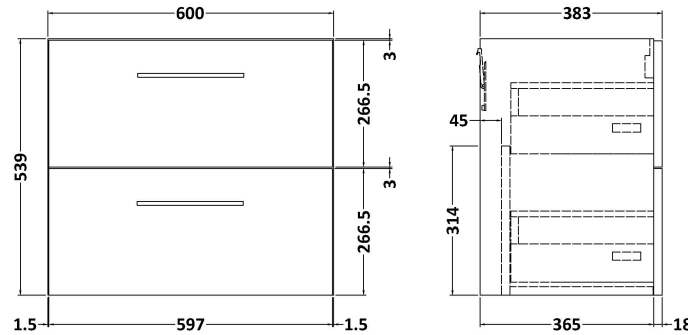

Sales Code: ARN1424LCM

Description: 600 Wh 2-Drawer Vanity & Laminate Top

Packaging Details

Barcode: 5056678455067

Sales Code: LCM600

Description: Laminate Worktop 605X390x22mm

Product Dimensions

Height (mm):	22
Width (mm):	605
Depth (mm):	390
Nett Weight (kg):	2

Packaging Dimensions

Height (mm):	25
Width (mm):	610
Depth (mm):	455
Gross Weight (kg):	2

Packaging Data

Box Colour:	Brown Cardboard Box
Box Qty:	1
Label Size:	100 x 50
Label Colour:	White Label
Label Qty:	1

Sales Code: NVF1424

Description: 600 Wh 2-Drawer Unit (365 Deep)

Product Dimensions

Height (mm):	540
Width (mm):	600
Depth (mm):	383
Nett Weight (kg):	21.5

Packaging Dimensions

Height (mm):	560
Width (mm):	620
Depth (mm):	405
Gross Weight (kg):	22

Packaging Data

Box Colour:	Brown Cardboard Box - Printed
Box Qty:	0
Label Size:	0 x 0
Label Colour:	White Label
Label Qty:	2

Outer Box Dimensions (If Applicable)

Height (mm):	
Width (mm):	
Depth (mm):	
Gross Weight (kg):	
Barcode:	5056678402757