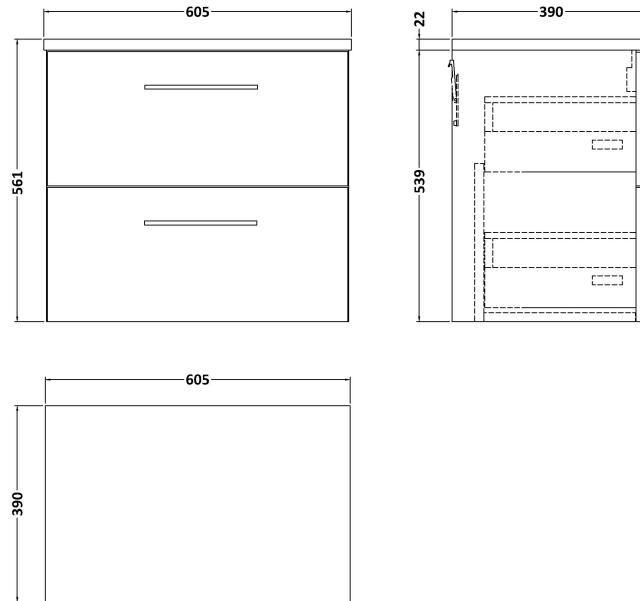

Sales Code: ARN1424LCM

Description: 600 Wh 2-Drawer Vanity & Laminate Top

Packaging Details

Barcode: 5056678455067

Sales Code: LCM600

Description: Laminate Worktop 605X390x22mm

Product Dimensions

Height (mm):	22
Width (mm):	605
Depth (mm):	390
Nett Weight (kg):	2

Packaging Dimensions

Height (mm):	25
Width (mm):	610
Depth (mm):	455
Gross Weight (kg):	2

Packaging Data

Box Colour:	Brown Cardboard Box
Box Qty:	1
Label Size:	100 x 50
Label Colour:	White Label
Label Qty:	1

Sales Code: NVF1424

Description: 600 Wh 2-Drawer Unit (365 Deep)

Product Dimensions

Height (mm):	540
Width (mm):	600
Depth (mm):	383
Nett Weight (kg):	21.5

Packaging Dimensions

Height (mm):	560
Width (mm):	620
Depth (mm):	405
Gross Weight (kg):	22

Packaging Data

Box Colour:	Brown Cardboard Box - Printed
Box Qty:	0
Label Size:	0 x 0
Label Colour:	White Label
Label Qty:	2

Outer Box Dimensions (If Applicable)

Height (mm):	
Width (mm):	
Depth (mm):	
Gross Weight (kg):	
Barcode:	5056678402757