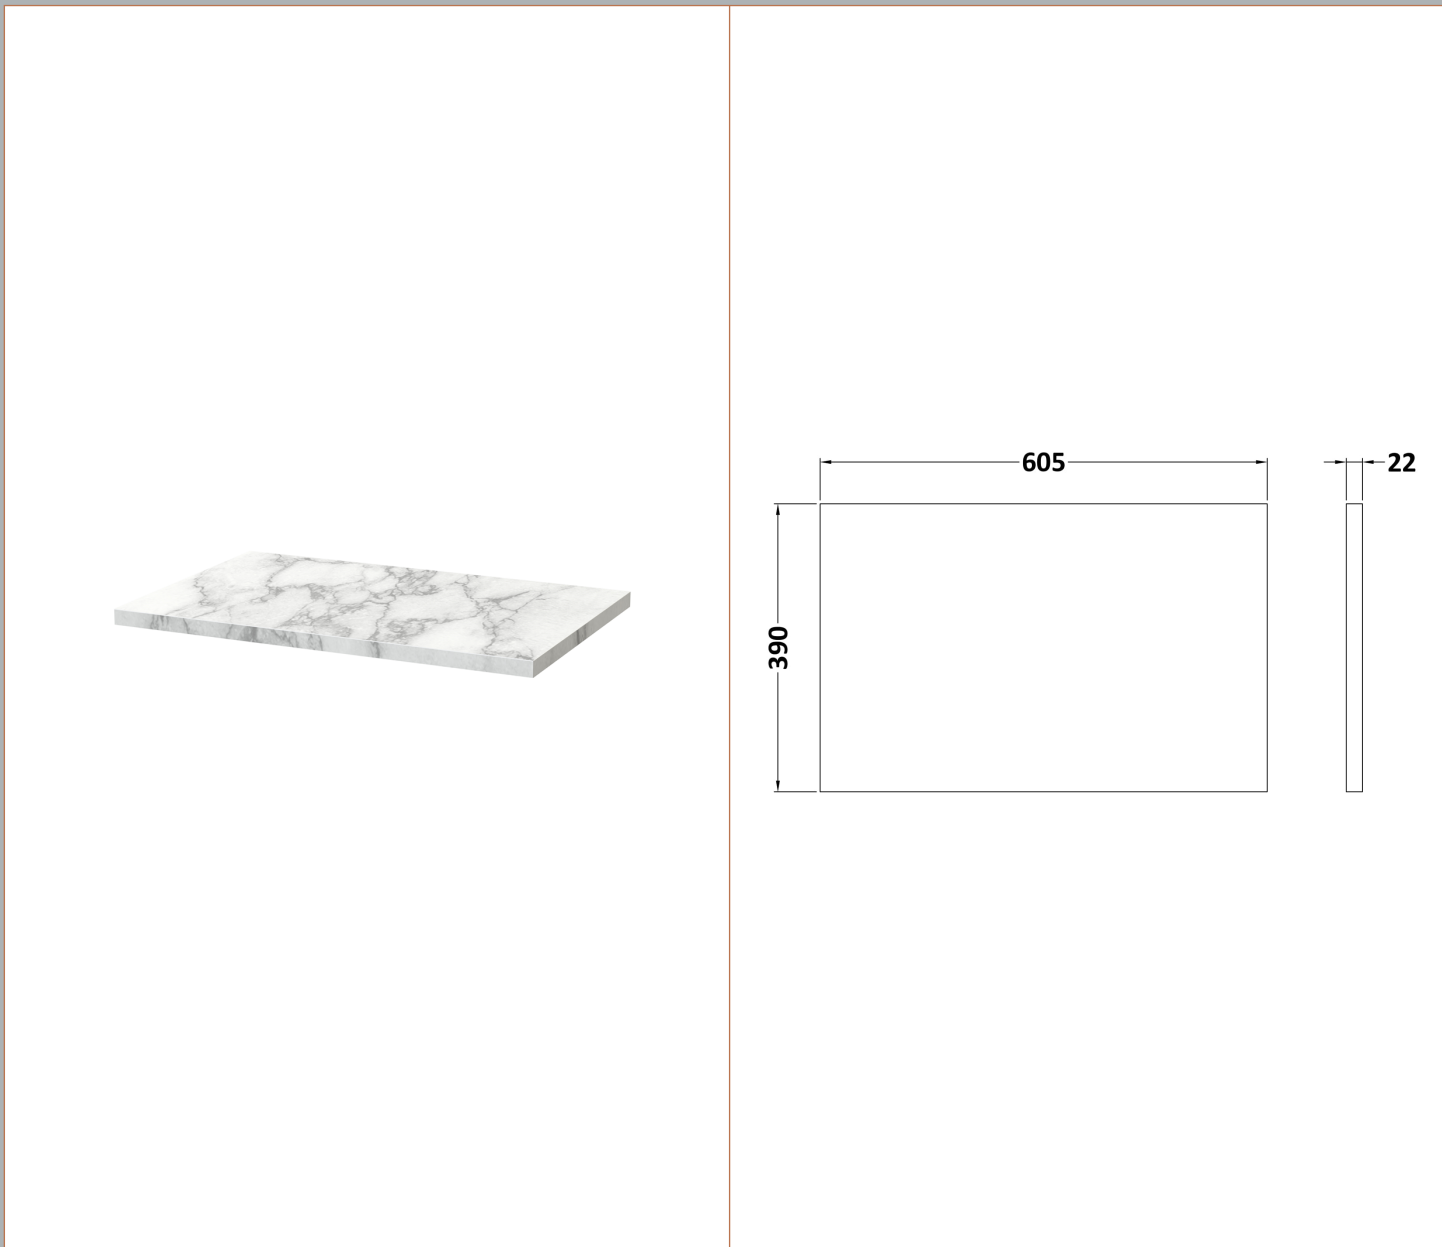

Sales Code: ARN1424LCM

Description: 600 Wh 2-Drawer Vanity & Laminate Top

Packaging Details

Barcode: 5056678455067

Sales Code: LCM600

Description: Laminate Worktop 605X390x22mm

Product Dimensions

Height (mm):	22
Width (mm):	605
Depth (mm):	390
Nett Weight (kg):	2

Packaging Dimensions

Height (mm):	25
Width (mm):	610
Depth (mm):	455
Gross Weight (kg):	2

Packaging Data

Box Colour:	Brown Cardboard Box
Box Qty:	1
Label Size:	100 x 50
Label Colour:	White Label
Label Qty:	1

Sales Code: NVF1424

Description: 600 Wh 2-Drawer Unit (365 Deep)

Product Dimensions

Height (mm):	540
Width (mm):	600
Depth (mm):	383
Nett Weight (kg):	21.5

Packaging Dimensions

Height (mm):	560
Width (mm):	620
Depth (mm):	405
Gross Weight (kg):	22

Packaging Data

Box Colour:	Brown Cardboard Box - Printed
Box Qty:	0
Label Size:	0 x 0
Label Colour:	White Label
Label Qty:	2

Outer Box Dimensions (If Applicable)

Height (mm):	
Width (mm):	
Depth (mm):	
Gross Weight (kg):	
Barcode:	5056678402757