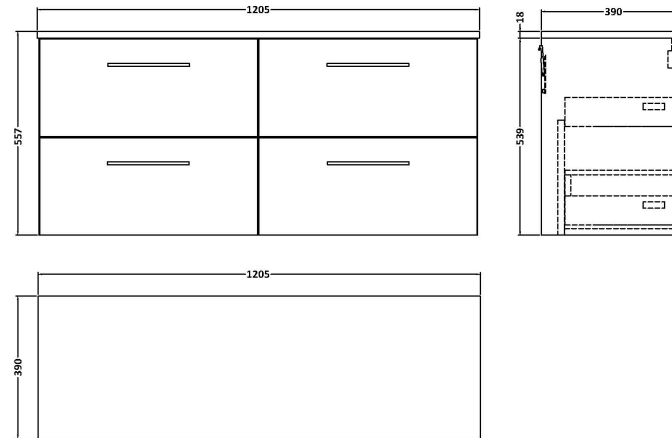

Sales Code: ARN1424W2

Description: 1200 Wh 4-Drawer Vanity & Worktop

Packaging Details

Barcode: 5056678414729

Sales Code: NVF1424

Description: 600 Wh 2-Drawer Unit (365 Deep)

Product Dimensions

Height (mm):	540
Width (mm):	600
Depth (mm):	383
Nett Weight (kg):	21.5

Packaging Dimensions

Height (mm):	560
Width (mm):	620
Depth (mm):	405
Gross Weight (kg):	22

Packaging Data

Box Colour:	Brown Cardboard Box - Printed
Box Qty:	0
Label Size:	0 x 0
Label Colour:	White Label
Label Qty:	2

Outer Box Dimensions (If Applicable)

Height (mm):	
Width (mm):	
Depth (mm):	
Gross Weight (kg):	
Barcode:	5056678402757

Product Details

Country of Origin:	China
Fitting Instruction:	No
CE & UKCA:	N/A
FSC Certified Materials:	Yes
Colour:	Satin Anthracite
Construction Method:	Cam & Wood Dowel
Construction Type:	Rigid
Cabinet Finish:	MFC Painted Matt
Fascia Finish:	Mdf Painted Matt
Cabinet Thickness (mm):	16
Fascia Thickness (mm):	18
Drawer Included:	Yes
Drawer Type:	80mm High Metal S/C Inc Galler
No of Shelves:	0
Hinge Type:	Not Applicable
Hinge Included:	Not Applicable
Adjustable Legs:	No, Not Required
Fixings Included:	Yes
Handle Style:	Contemporary
Waste Shroud:	Yes
Handle Included:	Yes, Supplied
Handle Type:	D-Shape

Sales Code: MWT1420

Description: 1200 Worktop (1205X390x18mm)

Product Dimensions

Height (mm):	18
Width (mm):	1205
Depth (mm):	390
Nett Weight (kg):	5

Packaging Dimensions

Height (mm):	25
Width (mm):	1225
Depth (mm):	410
Gross Weight (kg):	5