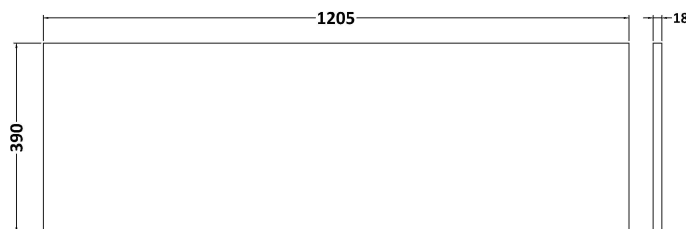

Packaging Dimensions

Height (mm):	560
Width (mm):	620
Depth (mm):	405
Gross Weight (kg):	22

Packaging Data

Box Colour:	Brown Cardboard Box - Printed
Box Qty:	0
Label Size:	0 x 0
Label Colour:	White Label
Label Qty:	2

Outer Box Dimensions (If Applicable)

Height (mm):	
Width (mm):	
Depth (mm):	
Gross Weight (kg):	
Barcode:	5056678402757

Product Details

Country of Origin:	China
Fitting Instruction:	No
CE & UKCA:	N/A
FSC Certified Materials:	Yes
Colour:	Satin Anthracite
Construction Method:	Cam & Wood Dowel
Construction Type:	Rigid
Cabinet Finish:	MFC Painted Matt
Fascia Finish:	Mdf Painted Matt
Cabinet Thickness (mm):	16
Fascia Thickness (mm):	18
Drawer Included:	Yes
Drawer Type:	80mm High Metal S/C Inc Galler
No of Shelves:	0
Hinge Type:	Not Applicable
Hinge Included:	Not Applicable
Adjustable Legs:	No, Not Required
Fixings Included:	Yes
Handle Style:	Contemporary
Waste Shroud:	Yes
Handle Included:	Yes, Supplied
Handle Type:	D-Shape

Sales Code: MWT1420

Description: 1200 Worktop (1205X390x18mm)

Product Dimensions

Height (mm):	18
Width (mm):	1205
Depth (mm):	390
Nett Weight (kg):	5

Packaging Dimensions

Height (mm):	25
Width (mm):	1225
Depth (mm):	410
Gross Weight (kg):	5

Packaging Data

Box Colour:	Brown Cardboard Box - Printed
Box Qty:	1
Label Size:	100 x 50
Label Colour:	Not Applicable
Label Qty:	0

Outer Box Dimensions (If Applicable)

Height (mm):	
Width (mm):	
Depth (mm):	
Gross Weight (kg):	
Barcode:	5056462661308