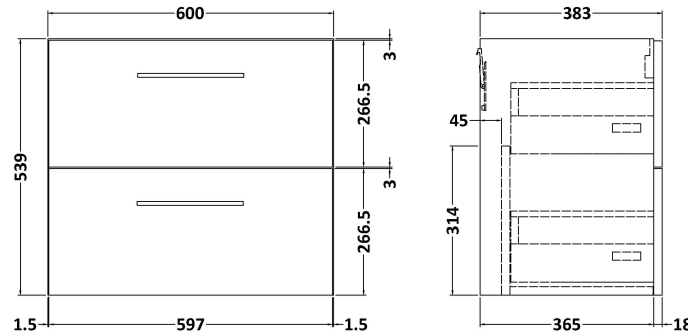

Sales Code: ARN1424W2

Description: 1200 Wh 4-Drawer Vanity & Worktop

Packaging Details

Barcode: 5056678414729

Sales Code: NVF1424

Description: 600 Wh 2-Drawer Unit (365 Deep)

Product Dimensions

Height (mm):	540
Width (mm):	600
Depth (mm):	383
Nett Weight (kg):	21.5

Packaging Dimensions

Height (mm):	560
Width (mm):	620
Depth (mm):	405
Gross Weight (kg):	22

Packaging Data

Box Colour:	Brown Cardboard Box - Printed
Box Qty:	0
Label Size:	0 x 0
Label Colour:	White Label
Label Qty:	2

Sales Code: MWT1420

Description: 1200 Worktop (1205X390x18mm)

Product Dimensions

Height (mm):	18
Width (mm):	1205
Depth (mm):	390
Nett Weight (kg):	5

Packaging Dimensions

Height (mm):	25
Width (mm):	1225
Depth (mm):	410
Gross Weight (kg):	5

Packaging Data

Box Colour:	Brown Cardboard Box - Printed
Box Qty:	1
Label Size:	100 x 50
Label Colour:	Not Applicable
Label Qty:	0

Outer Box Dimensions (If Applicable)

Height (mm):	
Width (mm):	
Depth (mm):	
Gross Weight (kg):	
Barcode:	5056462661308