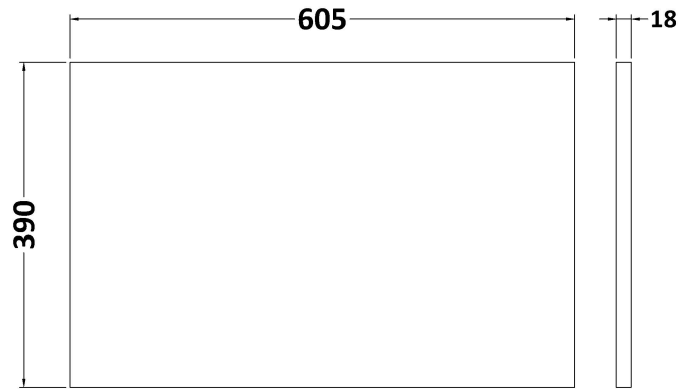

### Product Dimensions

Height (mm):	540
Width (mm):	600
Depth (mm):	383
Nett Weight (kg):	21.5

### Packaging Dimensions

Height (mm):	560
Width (mm):	620
Depth (mm):	405
Gross Weight (kg):	22

### Outer Box Dimensions (If Applicable)

Height (mm):	
Width (mm):	
Depth (mm):	
Gross Weight (kg):	
Barcode:	5056678402757

### Product Dimensions

Height (mm):	18
Width (mm):	605
Depth (mm):	390
Nett Weight (kg):	2.5