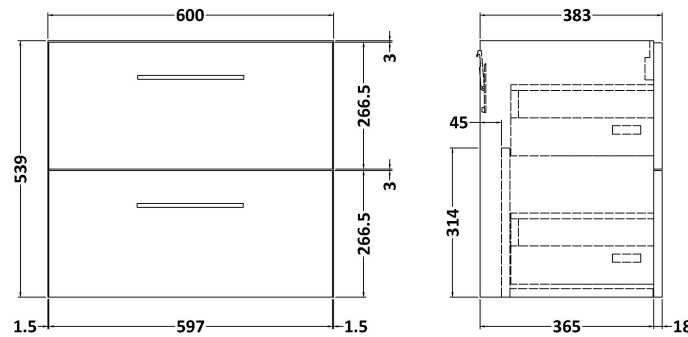

### Product Dimensions

Height (mm):	540
Width (mm):	600
Depth (mm):	383
Nett Weight (kg):	21.5

### Packaging Dimensions

Height (mm):	560
Width (mm):	620
Depth (mm):	405
Gross Weight (kg):	22

### Product Dimensions

Height (mm):	18
Width (mm):	605
Depth (mm):	390
Nett Weight (kg):	2.5

### Packaging Dimensions

Height (mm):	25
Width (mm):	625
Depth (mm):	410
Gross Weight (kg):	2.5