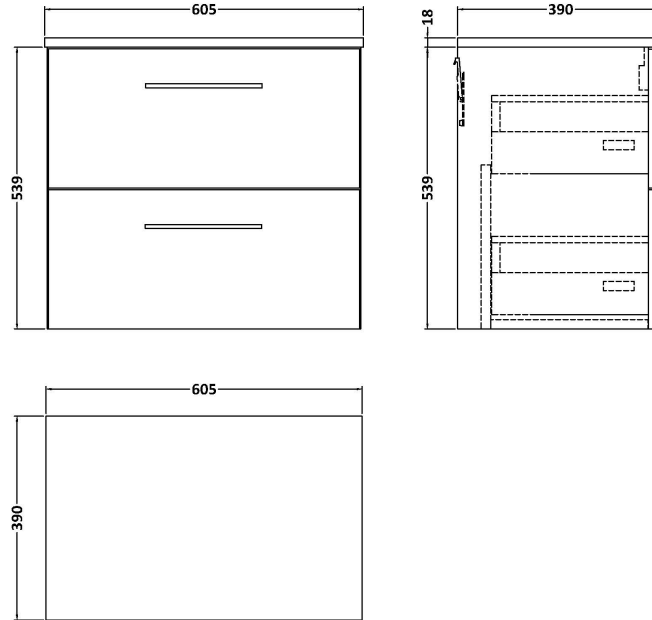

Sales Code: ARN1424W

Description: 600 Wh 2-Drawer Vanity & Worktop

Packaging Details

Barcode: 5056678414668