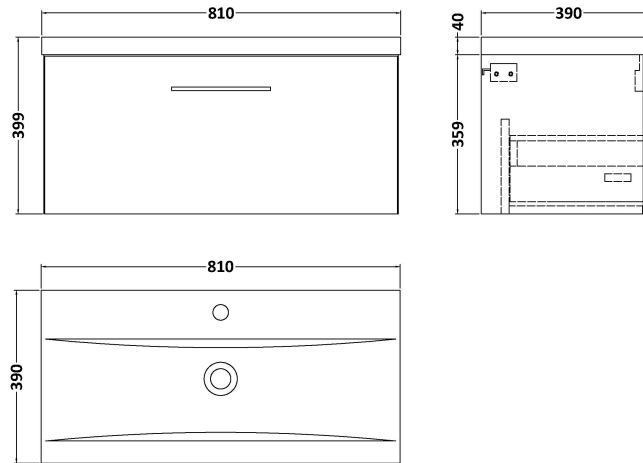

Sales Code: ARN1425A

Description: 800 Wh 1-Drawer Vanity & Basin 1

Packaging Details

Barcode: 5056678414736

Sales Code: NVF1425

Description: 800 Single Drawer Unit (365 Deep)

Product Dimensions

Height (mm):	359
Width (mm):	800
Depth (mm):	383
Nett Weight (kg):	17

Packaging Dimensions

Height (mm):	391
Width (mm):	832
Depth (mm):	391
Gross Weight (kg):	17.5

Packaging Data

Box Colour:	Brown Cardboard Box - Printed
Box Qty:	0
Label Size:	0 x 0
Label Colour:	White Label
Label Qty:	2

Sales Code: NVM015

Description: 800 Mid Edged Basin 1 Th

Product Dimensions

Height (mm):	180
Width (mm):	810
Depth (mm):	390
Nett Weight (kg):	15

Packaging Dimensions

Height (mm):	210
Width (mm):	410
Depth (mm):	830
Gross Weight (kg):	15

Packaging Data

Box Colour:	Brown Cardboard Box
Box Qty:	1
Label Size:	100 x 50
Label Colour:	White Label
Label Qty:	2

Outer Box Dimensions (If Applicable)

Height (mm):	
Width (mm):	
Depth (mm):	
Gross Weight (kg):	
Barcode:	5055369043422