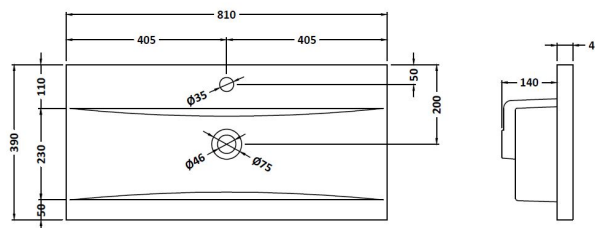

Packaging Dimensions

Height (mm):	391
Width (mm):	832
Depth (mm):	391
Gross Weight (kg):	17.5

Packaging Data

Box Colour:	Brown Cardboard Box - Printed
Box Qty:	0
Label Size:	0 x 0
Label Colour:	White Label
Label Qty:	2

Outer Box Dimensions (If Applicable)

Height (mm):	
Width (mm):	
Depth (mm):	
Gross Weight (kg):	
Barcode:	5056678402771

Product Details

Country of Origin:	China
Fitting Instruction:	No
CE & UKCA:	N/A
FSC Certified Materials:	Yes
Colour:	Satin Anthracite
Construction Method:	Cam & Wood Dowel
Construction Type:	Rigid
Cabinet Finish:	MFC Painted Matt
Fascia Finish:	Mdf Painted Matt
Cabinet Thickness (mm):	16
Fascia Thickness (mm):	18
Drawer Included:	Yes
Drawer Type:	80mm High Metal S/C Inc Galler
No of Shelves:	0
Hinge Type:	Not Applicable
Hinge Included:	Not Applicable
Adjustable Legs:	No, Not Required
Fixings Included:	Yes
Handle Style:	Contemporary
Waste Shroud:	Yes
Handle Included:	Yes, Supplied
Handle Type:	D-Shape

Sales Code: NVM015

Description: 800 Mid Edged Basin 1 Th

Product Dimensions

Height (mm):	180
Width (mm):	810
Depth (mm):	390
Nett Weight (kg):	15

Packaging Dimensions

Height (mm):	210
Width (mm):	410
Depth (mm):	830
Gross Weight (kg):	15

Packaging Data

Box Colour:	Brown Cardboard Box
Box Qty:	1
Label Size:	100 x 50
Label Colour:	White Label
Label Qty:	2

Outer Box Dimensions (If Applicable)

Height (mm):	
Width (mm):	
Depth (mm):	
Gross Weight (kg):	
Barcode:	5055369043422