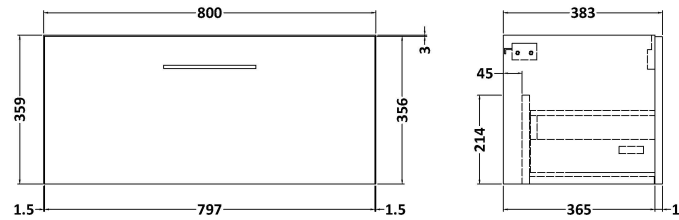

Sales Code: ARN1425A

Description: 800 Wh 1-Drawer Vanity & Basin 1

Packaging Details

Barcode: 5056678414736

Sales Code: NVF1425

Description: 800 Single Drawer Unit (365 Deep)

Product Dimensions

Height (mm):	359
Width (mm):	800
Depth (mm):	383
Nett Weight (kg):	17

Packaging Dimensions

Height (mm):	391
Width (mm):	832
Depth (mm):	391
Gross Weight (kg):	17.5

Packaging Data

Box Colour:	Brown Cardboard Box - Printed
Box Qty:	0
Label Size:	0 x 0
Label Colour:	White Label
Label Qty:	2

Sales Code: NVM015

Description: 800 Mid Edged Basin 1 Th

Product Dimensions

Height (mm):	180
Width (mm):	810
Depth (mm):	390
Nett Weight (kg):	15

Packaging Dimensions

Height (mm):	210
Width (mm):	410
Depth (mm):	830
Gross Weight (kg):	15

Packaging Data

Box Colour:	Brown Cardboard Box
Box Qty:	1
Label Size:	100 x 50
Label Colour:	White Label
Label Qty:	2

Outer Box Dimensions (If Applicable)

Height (mm):	
Width (mm):	
Depth (mm):	
Gross Weight (kg):	
Barcode:	5055369043422