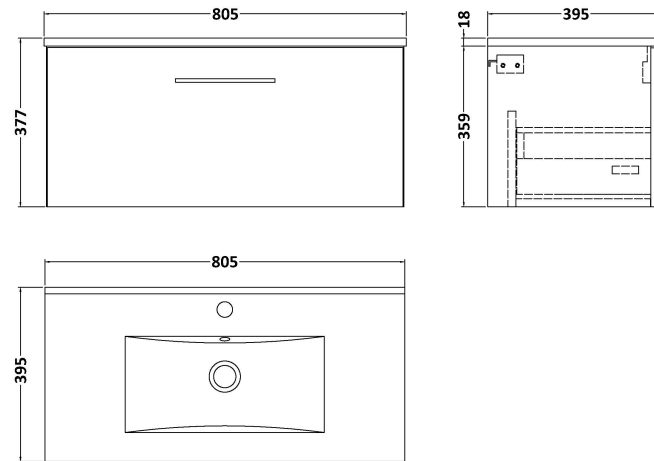

### Packaging Details

Barcode: 5056678414743

**Sales Code:** NVF1425

**Description:** 800 Single Drawer Unit (365 Deep)

**Product Dimensions**

Height (mm):	359
Width (mm):	800
Depth (mm):	383
Nett Weight (kg):	17

**Packaging Dimensions**

Height (mm):	391
Width (mm):	832
Depth (mm):	391
Gross Weight (kg):	17.5

**Packaging Data**

Box Colour:	Brown Cardboard Box - Printed
Box Qty:	0
Label Size:	0 x 0
Label Colour:	White Label
Label Qty:	2

### Product Dimensions

Height (mm):	170
Width (mm):	800
Depth (mm):	390
Nett Weight (kg):	16.9

### Packaging Dimensions

Height (mm):	400
Width (mm):	820
Depth (mm):	200
Gross Weight (kg):	16.9