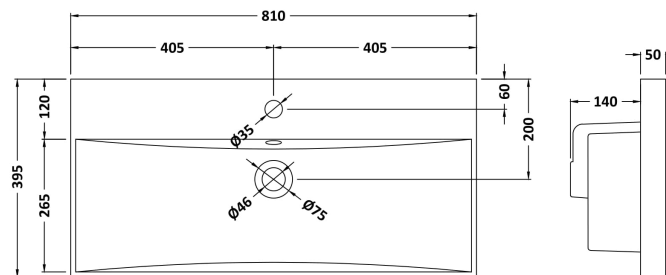

Packaging Dimensions

Height (mm):	391
Width (mm):	832
Depth (mm):	391
Gross Weight (kg):	17.5

Packaging Data

Box Colour:	Brown Cardboard Box - Printed
Box Qty:	0
Label Size:	0 x 0
Label Colour:	White Label
Label Qty:	2

Outer Box Dimensions (If Applicable)

Height (mm):	
Width (mm):	
Depth (mm):	
Gross Weight (kg):	
Barcode:	5056678402771

Product Details

Country of Origin:	China
Fitting Instruction:	No
CE & UKCA:	N/A
FSC Certified Materials:	Yes
Colour:	Satin Anthracite
Construction Method:	Cam & Wood Dowel
Construction Type:	Rigid
Cabinet Finish:	MFC Painted Matt
Fascia Finish:	Mdf Painted Matt
Cabinet Thickness (mm):	16
Fascia Thickness (mm):	18
Drawer Included:	Yes
Drawer Type:	80mm High Metal S/C Inc Galler
No of Shelves:	0
Hinge Type:	Not Applicable
Hinge Included:	Not Applicable
Adjustable Legs:	No, Not Required
Fixings Included:	Yes
Handle Style:	Contemporary
Waste Shroud:	Yes
Handle Included:	Yes, Supplied
Handle Type:	D-Shape

Sales Code: NVM035

Description: 800 Thin Edged Basin 1Th

Product Dimensions

Height (mm):	170
Width (mm):	810
Depth (mm):	395
Nett Weight (kg):	14.5

Packaging Dimensions

Height (mm):	190
Width (mm):	830
Depth (mm):	415
Gross Weight (kg):	15

Packaging Data

Box Colour:	Brown Cardboard Box
Box Qty:	1
Label Size:	100 x 50
Label Colour:	White Label
Label Qty:	2

Outer Box Dimensions (If Applicable)

Height (mm):	
Width (mm):	
Depth (mm):	
Gross Weight (kg):	
Barcode:	5056211853435