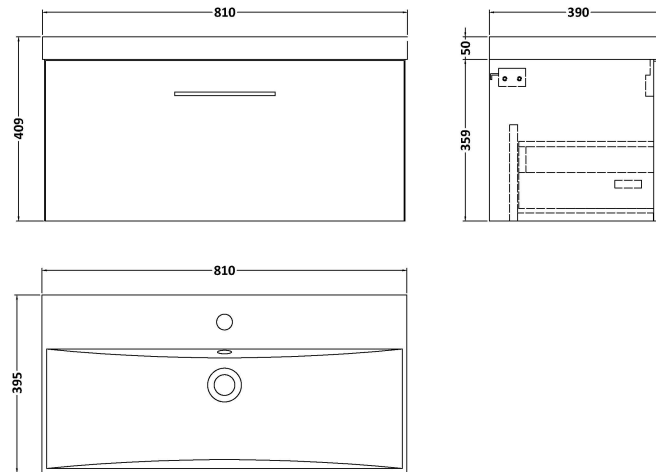

Sales Code: ARN1425D

Description: 800 Wh 1-Drawer Vanity & Basin 3

Packaging Details

Barcode: 5056678414750

Sales Code: NVF1425

Description: 800 Single Drawer Unit (365 Deep)

Product Dimensions

Height (mm):	359
Width (mm):	800
Depth (mm):	383
Nett Weight (kg):	17

Packaging Dimensions

Height (mm):	391
Width (mm):	832
Depth (mm):	391
Gross Weight (kg):	17.5

Packaging Data

Box Colour:	Brown Cardboard Box - Printed
Box Qty:	0
Label Size:	0 x 0
Label Colour:	White Label
Label Qty:	2

Outer Box Dimensions (If Applicable)

Height (mm):	
Width (mm):	
Depth (mm):	
Gross Weight (kg):	
Barcode:	5056678402771

Product Details

Country of Origin:	China
Fitting Instruction:	No
CE & UKCA:	N/A
FSC Certified Materials:	Yes
Colour:	Satin Anthracite
Construction Method:	Cam & Wood Dowel
Construction Type:	Rigid
Cabinet Finish:	MFC Painted Matt
Fascia Finish:	Mdf Painted Matt
Cabinet Thickness (mm):	16
Fascia Thickness (mm):	18
Drawer Included:	Yes
Drawer Type:	80mm High Metal S/C Inc Galler
No of Shelves:	0
Hinge Type:	Not Applicable
Hinge Included:	Not Applicable
Adjustable Legs:	No, Not Required
Fixings Included:	Yes
Handle Style:	Contemporary
Waste Shroud:	Yes
Handle Included:	Yes, Supplied
Handle Type:	D-Shape

Sales Code: NVM035

Description: 800 Thin Edged Basin 1Th

Product Dimensions

Height (mm):	170
Width (mm):	810
Depth (mm):	395
Nett Weight (kg):	14.5

Packaging Dimensions

Height (mm):	190
Width (mm):	830
Depth (mm):	415
Gross Weight (kg):	15