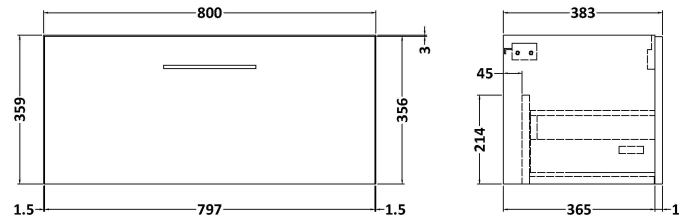

Sales Code: ARN1425D

Description: 800 Wh 1-Drawer Vanity & Basin 3

Packaging Details

Barcode: 5056678414750

Sales Code: NVF1425

Description: 800 Single Drawer Unit (365 Deep)

Product Dimensions

Height (mm):	359
Width (mm):	800
Depth (mm):	383
Nett Weight (kg):	17

Packaging Dimensions

Height (mm):	391
Width (mm):	832
Depth (mm):	391
Gross Weight (kg):	17.5

Packaging Data

Box Colour:	Brown Cardboard Box - Printed
Box Qty:	0
Label Size:	0 x 0
Label Colour:	White Label
Label Qty:	2

Sales Code: NVM035

Description: 800 Thin Edged Basin 1Th

Product Dimensions

Height (mm):	170
Width (mm):	810
Depth (mm):	395
Nett Weight (kg):	14.5

Packaging Dimensions

Height (mm):	190
Width (mm):	830
Depth (mm):	415
Gross Weight (kg):	15

Packaging Data

Box Colour:	Brown Cardboard Box
Box Qty:	1
Label Size:	100 x 50
Label Colour:	White Label
Label Qty:	2

Outer Box Dimensions (If Applicable)

Height (mm):	
Width (mm):	
Depth (mm):	
Gross Weight (kg):	
Barcode:	5056211853435