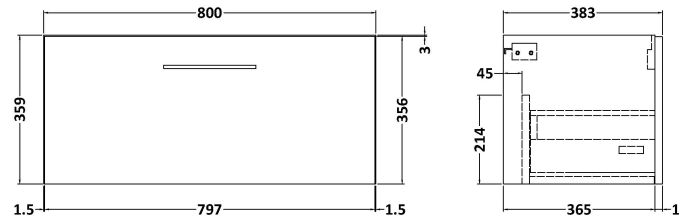

Packaging Dimensions

Height (mm):	25
Width (mm):	810
Depth (mm):	455
Gross Weight (kg):	2.75

Packaging Data

Box Colour:	Brown Cardboard Box
Box Qty:	1
Label Size:	100 x 50
Label Colour:	White Label
Label Qty:	1

Outer Box Dimensions (If Applicable)

Height (mm):	
Width (mm):	
Depth (mm):	
Gross Weight (kg):	
Barcode:	5056462624457

Product Details

Country of Origin:	United Kingdom
Fitting Instruction:	No
CE & UKCA:	N/A
FSC Certified Materials:	Yes
Colour:	Matt Carrera Marble
Construction Method:	Not Applicable
Construction Type:	Not Applicable
Cabinet Finish:	Not Applicable
Fascia Finish:	MFC Laminated
Cabinet Thickness (mm):	
Fascia Thickness (mm):	22
Drawer Included:	No
Drawer Type:	Not Applicable
No of Shelves:	0
Hinge Type:	Not Applicable
Hinge Included:	No
Adjustable Legs:	No, Not Required
Fixings Included:	No
Handle Style:	Not Applicable
Waste Shroud:	Not Applicable
Handle Included:	No
Handle Type:	Not Applicable

Sales Code: NVF1425

Description: 800 Single Drawer Unit (365 Deep)

Product Dimensions

Height (mm):	359
Width (mm):	800
Depth (mm):	383
Nett Weight (kg):	17

Packaging Dimensions

Height (mm):	391
Width (mm):	832
Depth (mm):	391
Gross Weight (kg):	17.5

Packaging Data

Box Colour:	Brown Cardboard Box - Printed
Box Qty:	0
Label Size:	0 x 0
Label Colour:	White Label
Label Qty:	2

Outer Box Dimensions (If Applicable)

Height (mm):	
Width (mm):	
Depth (mm):	
Gross Weight (kg):	
Barcode:	5056678402771