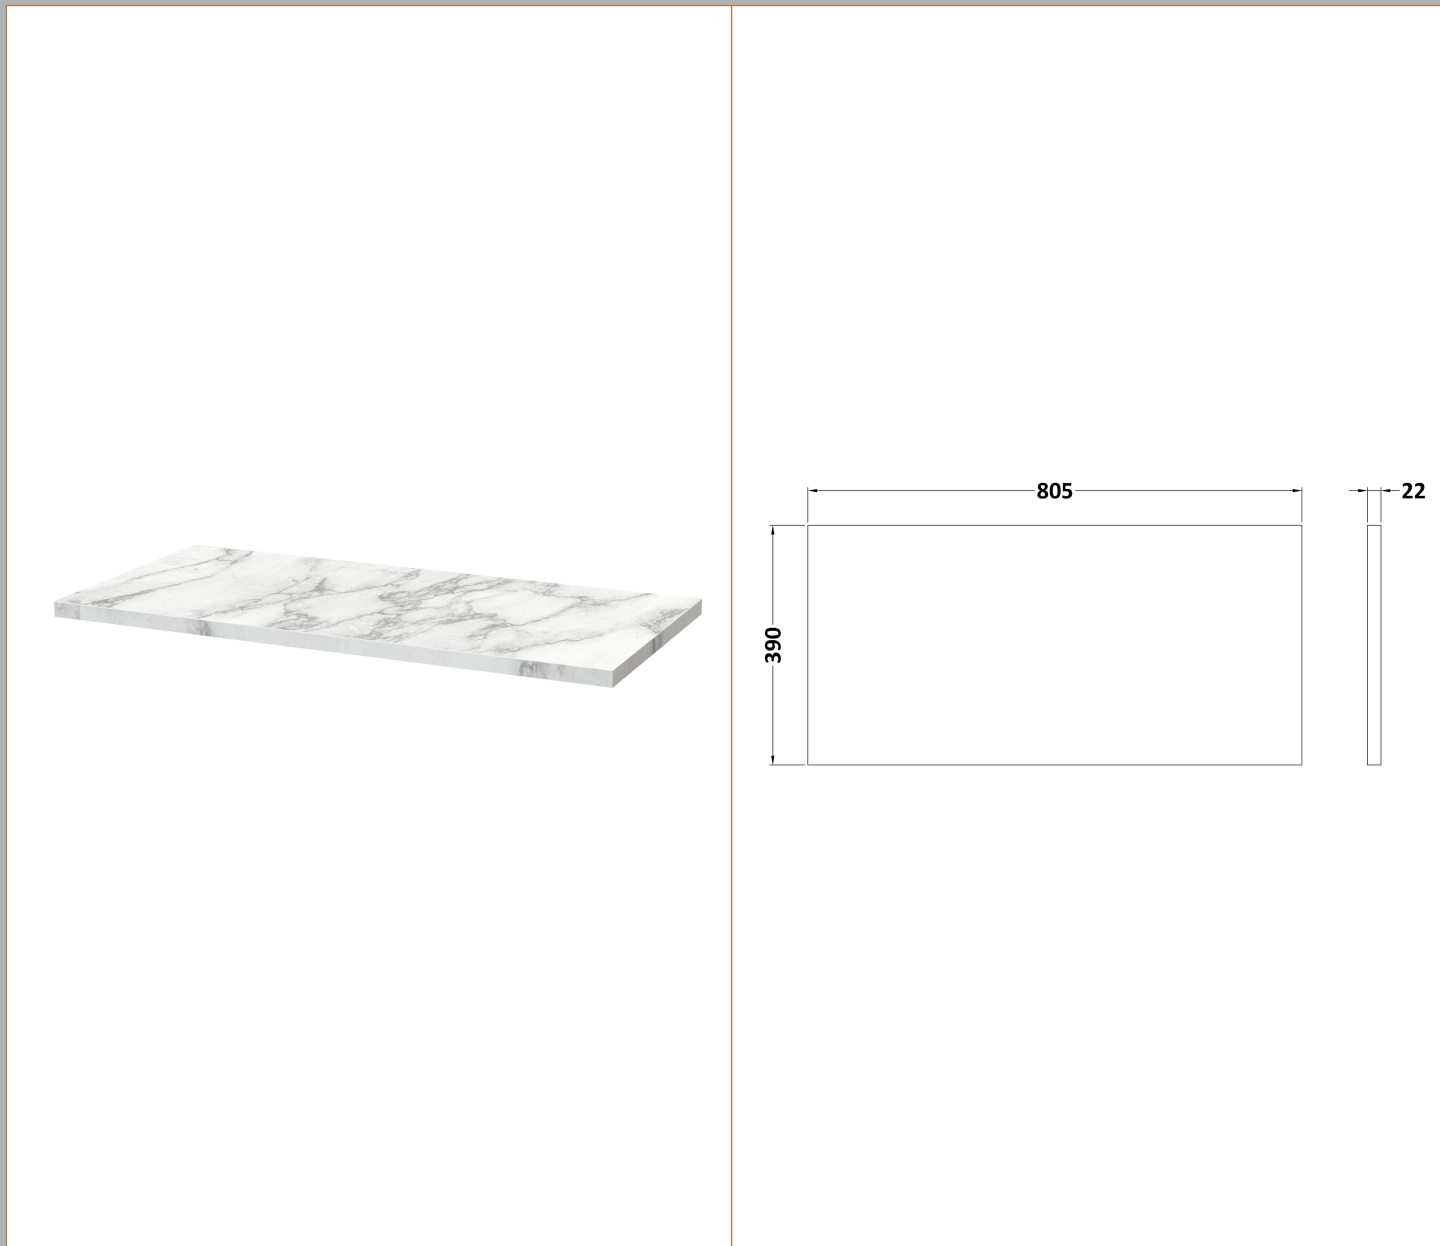

Sales Code: ARN1425LCM

Description: 800 Wh 1-Drawer Vanity & Laminate Top

Packaging Details

Barcode: 5056678455074

Sales Code: LCM800

Description: Laminate Worktop 805X390x22mm

Product Dimensions

Height (mm):	22
Width (mm):	805
Depth (mm):	390
Nett Weight (kg):	2.75

Packaging Dimensions

Height (mm):	25
Width (mm):	810
Depth (mm):	455
Gross Weight (kg):	2.75

Packaging Data

Box Colour:	Brown Cardboard Box
Box Qty:	1
Label Size:	100 x 50
Label Colour:	White Label
Label Qty:	1

Outer Box Dimensions (If Applicable)

Height (mm):	
Width (mm):	
Depth (mm):	
Gross Weight (kg):	
Barcode:	5056462624457

Product Details

Country of Origin:	United Kingdom
Fitting Instruction:	No
CE & UKCA:	N/A
FSC Certified Materials:	Yes
Colour:	Matt Carrera Marble
Construction Method:	Not Applicable
Construction Type:	Not Applicable
Cabinet Finish:	Not Applicable
Fascia Finish:	MFC Laminated
Cabinet Thickness (mm):	
Fascia Thickness (mm):	22
Drawer Included:	No
Drawer Type:	Not Applicable
No of Shelves:	0
Hinge Type:	Not Applicable
Hinge Included:	No
Adjustable Legs:	No, Not Required
Fixings Included:	No
Handle Style:	Not Applicable
Waste Shroud:	Not Applicable
Handle Included:	No
Handle Type:	Not Applicable

Sales Code: NVF1425

Description: 800 Single Drawer Unit (365 Deep)

Product Dimensions

Height (mm):	359
Width (mm):	800
Depth (mm):	383
Nett Weight (kg):	17

Packaging Dimensions

Height (mm):	391
Width (mm):	832
Depth (mm):	391
Gross Weight (kg):	17.5