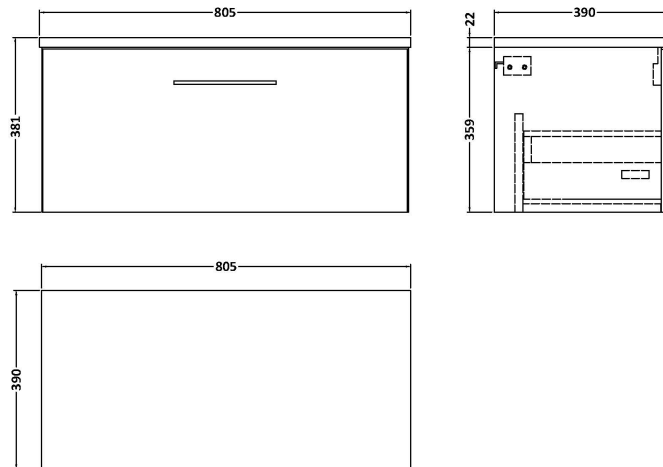

Sales Code: ARN1425LCM

Description: 800 Wh 1-Drawer Vanity & Laminate Top

Packaging Details

Barcode: 5056678455074

Sales Code: LCM800

Description: Laminate Worktop 805X390x22mm

Product Dimensions

Height (mm):	22
Width (mm):	805
Depth (mm):	390
Nett Weight (kg):	2.75

Packaging Dimensions

Height (mm):	25
Width (mm):	810
Depth (mm):	455
Gross Weight (kg):	2.75

Packaging Data

Box Colour:	Brown Cardboard Box
Box Qty:	1
Label Size:	100 x 50
Label Colour:	White Label
Label Qty:	1

Sales Code: NVF1425

Description: 800 Single Drawer Unit (365 Deep)

Product Dimensions

Height (mm):	359
Width (mm):	800
Depth (mm):	383
Nett Weight (kg):	17

Packaging Dimensions

Height (mm):	391
Width (mm):	832
Depth (mm):	391
Gross Weight (kg):	17.5

Packaging Data

Box Colour:	Brown Cardboard Box - Printed
Box Qty:	0
Label Size:	0 x 0
Label Colour:	White Label
Label Qty:	2

Outer Box Dimensions (If Applicable)

Height (mm):	
Width (mm):	
Depth (mm):	
Gross Weight (kg):	
Barcode:	5056678402771