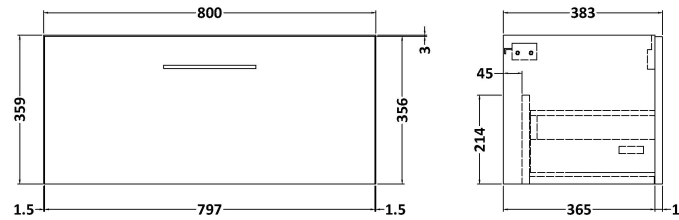

Sales Code: ARN1425LSW

Description: 800 Wh 1-Drawer Vanity & Laminate Top

Packaging Details

Barcode: 5056678414781

Sales Code: NVF1425

Description: 800 Single Drawer Unit (365 Deep)

Product Dimensions

Height (mm):	359
Width (mm):	800
Depth (mm):	383
Nett Weight (kg):	17

Packaging Dimensions

Height (mm):	391
Width (mm):	832
Depth (mm):	391
Gross Weight (kg):	17.5

Packaging Data

Box Colour:	Brown Cardboard Box - Printed
Box Qty:	0
Label Size:	0 x 0
Label Colour:	White Label
Label Qty:	2

Sales Code: LSW800

Description: Laminate Worktop 805X390x22mm

Product Dimensions

Height (mm):	22
Width (mm):	805
Depth (mm):	390
Nett Weight (kg):	2.75

Packaging Dimensions

Height (mm):	25
Width (mm):	810
Depth (mm):	455
Gross Weight (kg):	2.75

Packaging Data

Box Colour:	Brown Cardboard Box
Box Qty:	1
Label Size:	100 x 50
Label Colour:	White Label
Label Qty:	1

Outer Box Dimensions (If Applicable)

Height (mm):	
Width (mm):	
Depth (mm):	
Gross Weight (kg):	
Barcode:	5056211874157