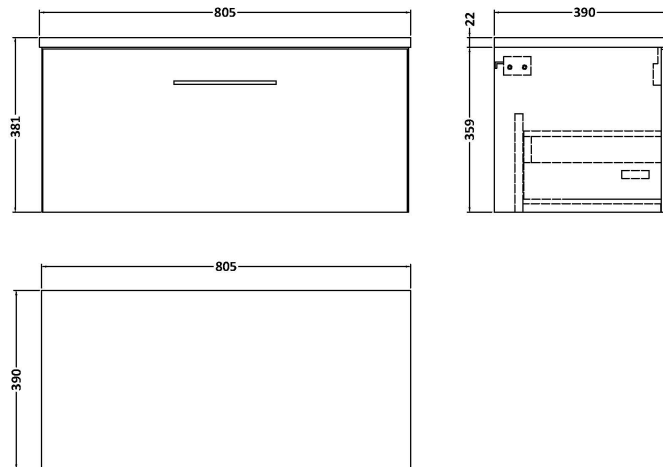

Sales Code: ARN1425LSW

Description: 800 Wh 1-Drawer Vanity & Laminate Top

Packaging Details

Barcode: 5056678414781

Sales Code: NVF1425

Description: 800 Single Drawer Unit (365 Deep)

Product Dimensions

Height (mm):	359
Width (mm):	800
Depth (mm):	383
Nett Weight (kg):	17

Packaging Dimensions

Height (mm):	391
Width (mm):	832
Depth (mm):	391
Gross Weight (kg):	17.5

Packaging Data

Box Colour:	Brown Cardboard Box - Printed
Box Qty:	0
Label Size:	0 x 0
Label Colour:	White Label
Label Qty:	2

Sales Code: LSW800

Description: Laminate Worktop 805X390x22mm

Product Dimensions

Height (mm):	22
Width (mm):	805
Depth (mm):	390
Nett Weight (kg):	2.75

Packaging Dimensions

Height (mm):	25
Width (mm):	810
Depth (mm):	455
Gross Weight (kg):	2.75

Packaging Data

Box Colour:	Brown Cardboard Box
Box Qty:	1
Label Size:	100 x 50
Label Colour:	White Label
Label Qty:	1

Outer Box Dimensions (If Applicable)

Height (mm):	
Width (mm):	
Depth (mm):	
Gross Weight (kg):	
Barcode:	5056211874157