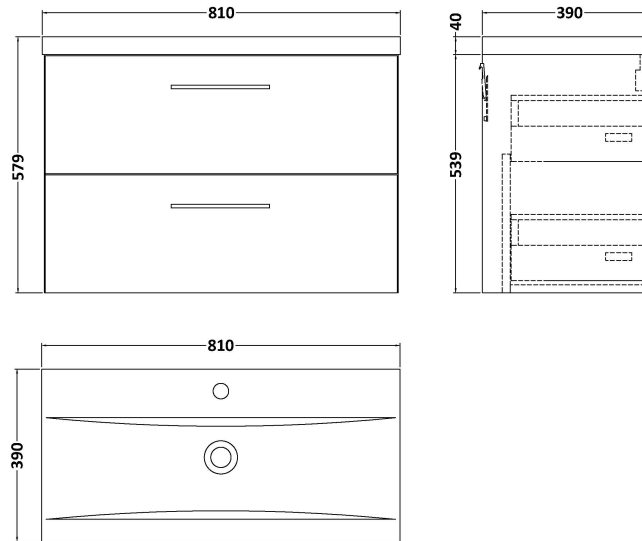

Sales Code: ARN1426A

Description: 800 Wh 2-Drawer Vanity & Basin 1

Packaging Details

Barcode: 5056678414811

Sales Code: NVF1426

Description: 800 Wh 2-Drawer Unit (365 Deep)

Product Dimensions

Height (mm):	540
Width (mm):	800
Depth (mm):	383
Nett Weight (kg):	33.5

Packaging Dimensions

Height (mm):	560
Width (mm):	820
Depth (mm):	405
Gross Weight (kg):	34

Packaging Data

Box Colour:	Brown Cardboard Box - Printed
Box Qty:	0
Label Size:	0 x 0
Label Colour:	White Label
Label Qty:	2

Sales Code: NVM015

Description: 800 Mid Edged Basin 1 Th

Product Dimensions

Height (mm):	180
Width (mm):	810
Depth (mm):	390
Nett Weight (kg):	15

Packaging Dimensions

Height (mm):	210
Width (mm):	410
Depth (mm):	830
Gross Weight (kg):	15

Packaging Data

Box Colour:	Brown Cardboard Box
Box Qty:	1
Label Size:	100 x 50
Label Colour:	White Label
Label Qty:	2

Outer Box Dimensions (If Applicable)

Height (mm):	
Width (mm):	
Depth (mm):	
Gross Weight (kg):	
Barcode:	5055369043422