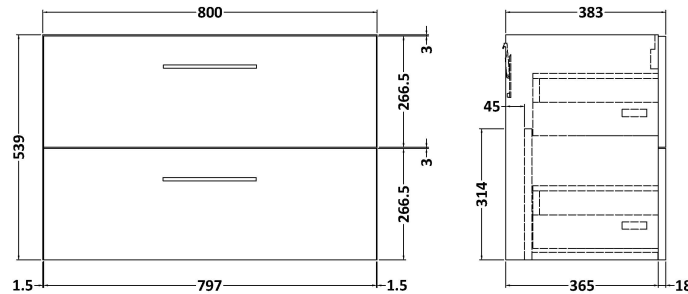

Sales Code: ARN1426A

Description: 800 Wh 2-Drawer Vanity & Basin 1

Packaging Details

Barcode: 5056678414811

Sales Code: NVF1426

Description: 800 Wh 2-Drawer Unit (365 Deep)

Product Dimensions

Height (mm):	540
Width (mm):	800
Depth (mm):	383
Nett Weight (kg):	33.5

Packaging Dimensions

Height (mm):	560
Width (mm):	820
Depth (mm):	405
Gross Weight (kg):	34

Packaging Data

Box Colour:	Brown Cardboard Box - Printed
Box Qty:	0
Label Size:	0 x 0
Label Colour:	White Label
Label Qty:	2

Sales Code: NVM015

Description: 800 Mid Edged Basin 1 Th

Product Dimensions

Height (mm):	180
Width (mm):	810
Depth (mm):	390
Nett Weight (kg):	15

Packaging Dimensions

Height (mm):	210
Width (mm):	410
Depth (mm):	830
Gross Weight (kg):	15

Packaging Data

Box Colour:	Brown Cardboard Box
Box Qty:	1
Label Size:	100 x 50
Label Colour:	White Label
Label Qty:	2

Outer Box Dimensions (If Applicable)

Height (mm):	
Width (mm):	
Depth (mm):	
Gross Weight (kg):	
Barcode:	5055369043422