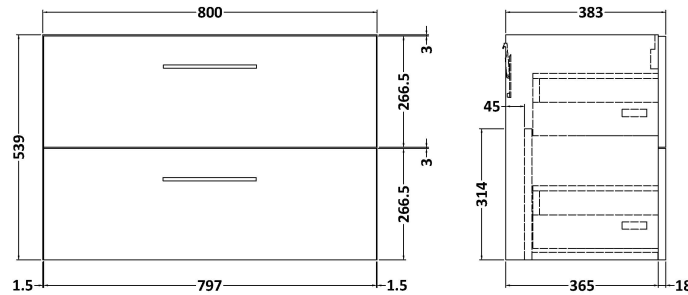

### Product Dimensions

Height (mm):	540
Width (mm):	800
Depth (mm):	383
Nett Weight (kg):	33.5

### Packaging Dimensions

Height (mm):	560
Width (mm):	820
Depth (mm):	405
Gross Weight (kg):	34

### Product Dimensions

Height (mm):	170
Width (mm):	800
Depth (mm):	390
Nett Weight (kg):	16.9

### Packaging Dimensions

Height (mm):	400
Width (mm):	820
Depth (mm):	200
Gross Weight (kg):	16.9