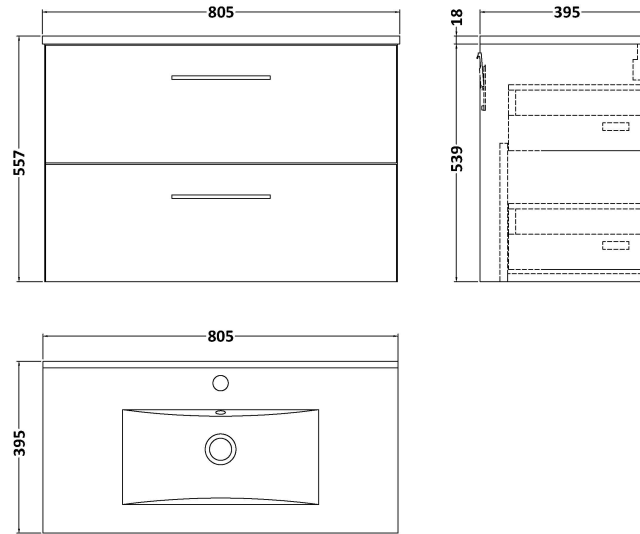

Sales Code: ARN1426B

Description: 800 Wh 2-Drawer Vanity & Basin 2

Packaging Details

Barcode: 5056678414828