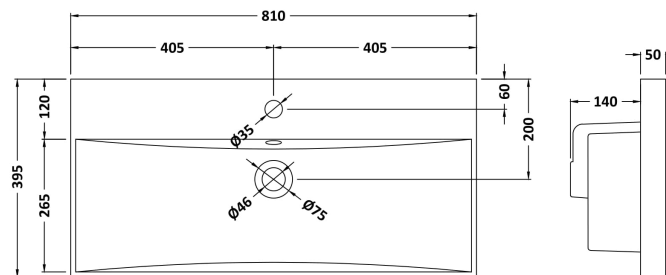

Packaging Dimensions

Height (mm):	560
Width (mm):	820
Depth (mm):	405
Gross Weight (kg):	34

Packaging Data

Box Colour:	Brown Cardboard Box - Printed
Box Qty:	0
Label Size:	0 x 0
Label Colour:	White Label
Label Qty:	2

Outer Box Dimensions (If Applicable)

Height (mm):	
Width (mm):	
Depth (mm):	
Gross Weight (kg):	
Barcode:	5056678402795

Product Details

Country of Origin:	China
Fitting Instruction:	No
CE & UKCA:	N/A
FSC Certified Materials:	Yes
Colour:	Satin Anthracite
Construction Method:	Cam & Wood Dowel
Construction Type:	Rigid
Cabinet Finish:	MFC Painted Matt
Fascia Finish:	Mdf Painted Matt
Cabinet Thickness (mm):	16
Fascia Thickness (mm):	18
Drawer Included:	Yes
Drawer Type:	80mm High Metal S/C Inc Galler
No of Shelves:	0
Hinge Type:	Not Applicable
Hinge Included:	Not Applicable
Adjustable Legs:	No, Not Required
Fixings Included:	Yes
Handle Style:	Contemporary
Waste Shroud:	Yes
Handle Included:	Yes, Supplied
Handle Type:	D-Shape

Sales Code: NVM035

Description: 800 Thin Edged Basin 1Th

Product Dimensions

Height (mm):	170
Width (mm):	810
Depth (mm):	395
Nett Weight (kg):	14.5

Packaging Dimensions

Height (mm):	190
Width (mm):	830
Depth (mm):	415
Gross Weight (kg):	15

Packaging Data

Box Colour:	Brown Cardboard Box
Box Qty:	1
Label Size:	100 x 50
Label Colour:	White Label
Label Qty:	2

Outer Box Dimensions (If Applicable)

Height (mm):	
Width (mm):	
Depth (mm):	
Gross Weight (kg):	
Barcode:	5056211853435