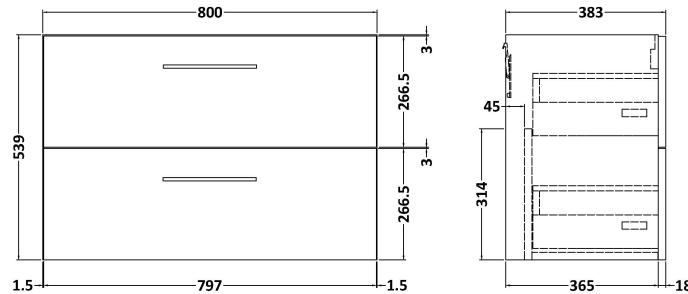

Sales Code: ARN1426D

Description: 800 Wh 2-Drawer Vanity & Basin 3

Packaging Details

Barcode: 5056678414835

Sales Code: NVF1426

Description: 800 Wh 2-Drawer Unit (365 Deep)

Product Dimensions

Height (mm):	540
Width (mm):	800
Depth (mm):	383
Nett Weight (kg):	33.5

Packaging Dimensions

Height (mm):	560
Width (mm):	820
Depth (mm):	405
Gross Weight (kg):	34

Packaging Data

Box Colour:	Brown Cardboard Box - Printed
Box Qty:	0
Label Size:	0 x 0
Label Colour:	White Label
Label Qty:	2

Sales Code: NVM035

Description: 800 Thin Edged Basin 1Th

Product Dimensions

Height (mm):	170
Width (mm):	810
Depth (mm):	395
Nett Weight (kg):	14.5

Packaging Dimensions

Height (mm):	190
Width (mm):	830
Depth (mm):	415
Gross Weight (kg):	15

Packaging Data

Box Colour:	Brown Cardboard Box
Box Qty:	1
Label Size:	100 x 50
Label Colour:	White Label
Label Qty:	2

Outer Box Dimensions (If Applicable)

Height (mm):	
Width (mm):	
Depth (mm):	
Gross Weight (kg):	
Barcode:	5056211853435