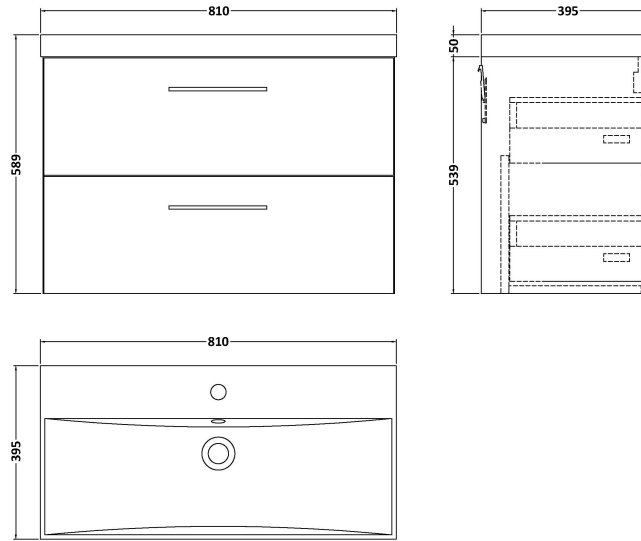

Sales Code: ARN1426D

Description: 800 Wh 2-Drawer Vanity & Basin 3

Packaging Details

Barcode: 5056678414835

Sales Code: NVF1426

Description: 800 Wh 2-Drawer Unit (365 Deep)

Product Dimensions

Height (mm):	540
Width (mm):	800
Depth (mm):	383
Nett Weight (kg):	33.5

Packaging Dimensions

Height (mm):	560
Width (mm):	820
Depth (mm):	405
Gross Weight (kg):	34

Packaging Data

Box Colour:	Brown Cardboard Box - Printed
Box Qty:	0
Label Size:	0 x 0
Label Colour:	White Label
Label Qty:	2

Outer Box Dimensions (If Applicable)

Height (mm):	
Width (mm):	
Depth (mm):	
Gross Weight (kg):	
Barcode:	5056678402795

Product Details

Country of Origin:	China
Fitting Instruction:	No
CE & UKCA:	N/A
FSC Certified Materials:	Yes
Colour:	Satin Anthracite
Construction Method:	Cam & Wood Dowel
Construction Type:	Rigid
Cabinet Finish:	MFC Painted Matt
Fascia Finish:	Mdf Painted Matt
Cabinet Thickness (mm):	16
Fascia Thickness (mm):	18
Drawer Included:	Yes
Drawer Type:	80mm High Metal S/C Inc Galler
No of Shelves:	0
Hinge Type:	Not Applicable
Hinge Included:	Not Applicable
Adjustable Legs:	No, Not Required
Fixings Included:	Yes
Handle Style:	Contemporary
Waste Shroud:	Yes
Handle Included:	Yes, Supplied
Handle Type:	D-Shape

Sales Code: NVM035

Description: 800 Thin Edged Basin 1Th

Product Dimensions

Height (mm):	170
Width (mm):	810
Depth (mm):	395
Nett Weight (kg):	14.5

Packaging Dimensions

Height (mm):	190
Width (mm):	830
Depth (mm):	415
Gross Weight (kg):	15