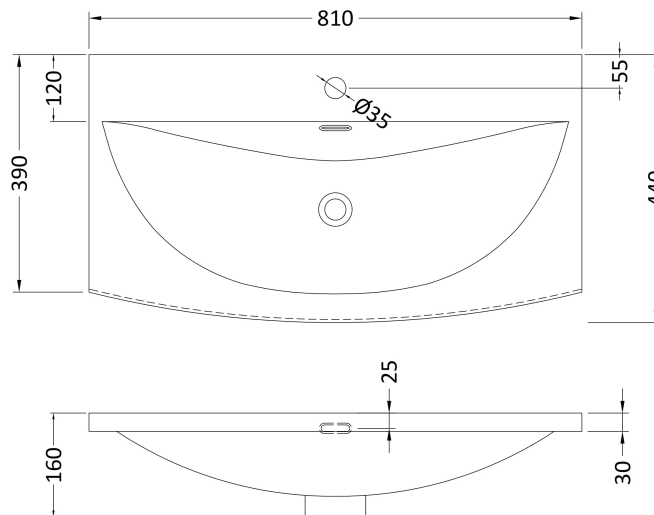

Packaging Dimensions

Height (mm):	560
Width (mm):	820
Depth (mm):	405
Gross Weight (kg):	34

Packaging Data

Box Colour:	Brown Cardboard Box - Printed
Box Qty:	0
Label Size:	0 x 0
Label Colour:	White Label
Label Qty:	2

Outer Box Dimensions (If Applicable)

Height (mm):	
Width (mm):	
Depth (mm):	
Gross Weight (kg):	
Barcode:	5056678402795

Product Details

Country of Origin:	China
Fitting Instruction:	No
CE & UKCA:	N/A
FSC Certified Materials:	Yes
Colour:	Satin Anthracite
Construction Method:	Cam & Wood Dowel
Construction Type:	Rigid
Cabinet Finish:	MFC Painted Matt
Fascia Finish:	Mdf Painted Matt
Cabinet Thickness (mm):	16
Fascia Thickness (mm):	18
Drawer Included:	Yes
Drawer Type:	80mm High Metal S/C Inc Galler
No of Shelves:	0
Hinge Type:	Not Applicable
Hinge Included:	Not Applicable
Adjustable Legs:	No, Not Required
Fixings Included:	Yes
Handle Style:	Contemporary
Waste Shroud:	Yes
Handle Included:	Yes, Supplied
Handle Type:	D-Shape

Sales Code: NVM045

Description: 800 Curved Basin 1Th

Product Dimensions

Height (mm):	160
Width (mm):	810
Depth (mm):	440
Nett Weight (kg):	15

Packaging Dimensions

Height (mm):	190
Width (mm):	830
Depth (mm):	415
Gross Weight (kg):	15.5

Packaging Data

Box Colour:	Brown Cardboard Box
Box Qty:	1
Label Size:	100 x 50
Label Colour:	White Label
Label Qty:	2

Outer Box Dimensions (If Applicable)

Height (mm):	
Width (mm):	
Depth (mm):	
Gross Weight (kg):	
Barcode:	5056462620978