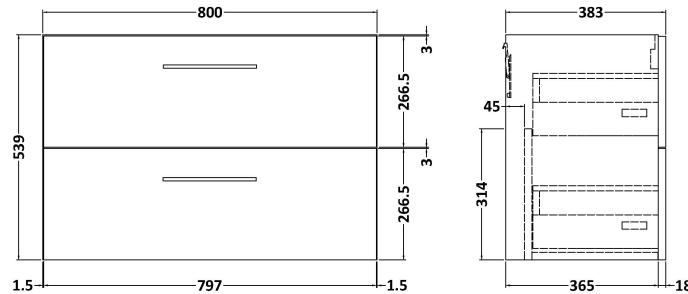

Sales Code: ARN1426G

Description: 800 Wh 2-Drawer Vanity & Basin 4

Packaging Details

Barcode: 5056678414842

Sales Code: NVF1426

Description: 800 Wh 2-Drawer Unit (365 Deep)

Product Dimensions

Height (mm):	540
Width (mm):	800
Depth (mm):	383
Nett Weight (kg):	33.5

Packaging Dimensions

Height (mm):	560
Width (mm):	820
Depth (mm):	405
Gross Weight (kg):	34

Packaging Data

Box Colour:	Brown Cardboard Box - Printed
Box Qty:	0
Label Size:	0 x 0
Label Colour:	White Label
Label Qty:	2

Sales Code: NVM045

Description: 800 Curved Basin 1Th

Product Dimensions

Height (mm):	160
Width (mm):	810
Depth (mm):	440
Nett Weight (kg):	15

Packaging Dimensions

Height (mm):	190
Width (mm):	830
Depth (mm):	415
Gross Weight (kg):	15.5

Packaging Data

Box Colour:	Brown Cardboard Box
Box Qty:	1
Label Size:	100 x 50
Label Colour:	White Label
Label Qty:	2

Outer Box Dimensions (If Applicable)

Height (mm):	
Width (mm):	
Depth (mm):	
Gross Weight (kg):	
Barcode:	5056462620978