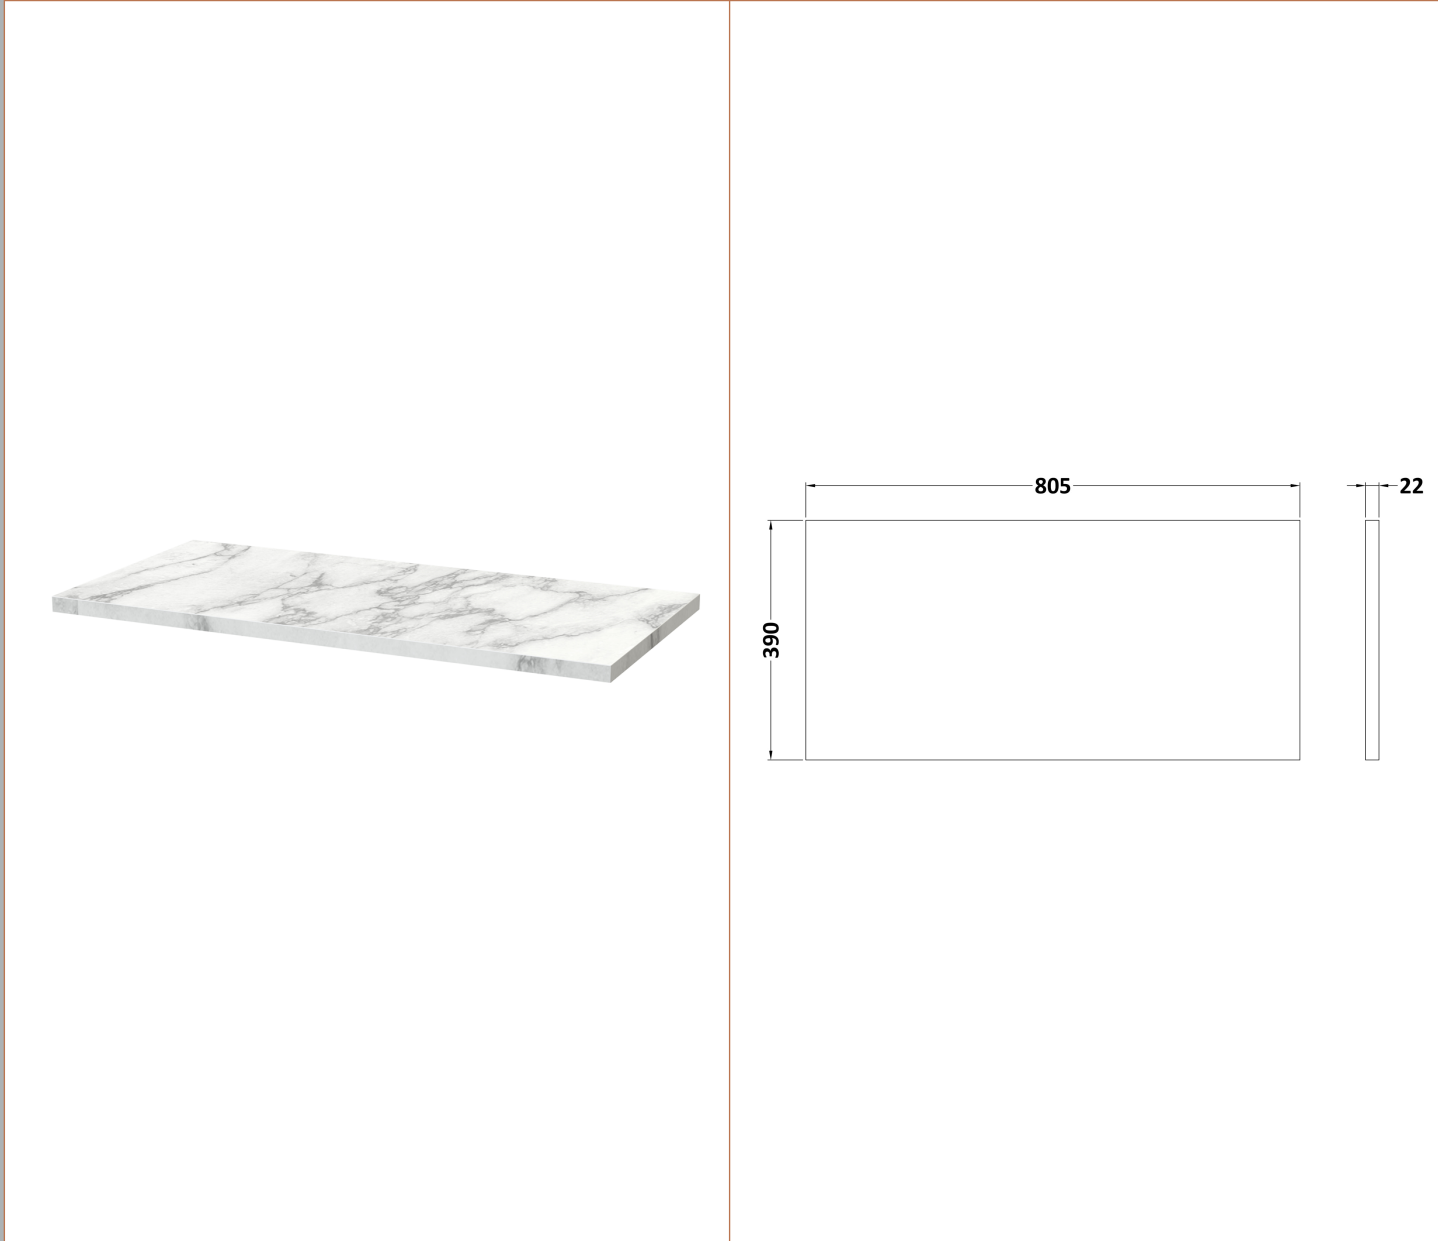

Sales Code: ARN1426LCM

Description: 800 Wh 2-Drawer Vanity & Laminate Top

Packaging Details

Barcode: 5056678455081

Sales Code: LCM800

Description: Laminate Worktop 805X390x22mm

Product Dimensions

Height (mm):	22
Width (mm):	805
Depth (mm):	390
Nett Weight (kg):	2.75

Packaging Dimensions

Height (mm):	25
Width (mm):	810
Depth (mm):	455
Gross Weight (kg):	2.75

Packaging Data

Box Colour:	Brown Cardboard Box
Box Qty:	1
Label Size:	100 x 50
Label Colour:	White Label
Label Qty:	1

Outer Box Dimensions (If Applicable)

Height (mm):	
Width (mm):	
Depth (mm):	
Gross Weight (kg):	
Barcode:	5056462624457

Product Details

Country of Origin:	United Kingdom
Fitting Instruction:	No
CE & UKCA:	N/A
FSC Certified Materials:	Yes
Colour:	Matt Carrera Marble
Construction Method:	Not Applicable
Construction Type:	Not Applicable
Cabinet Finish:	Not Applicable
Fascia Finish:	MFC Laminated
Cabinet Thickness (mm):	
Fascia Thickness (mm):	22
Drawer Included:	No
Drawer Type:	Not Applicable
No of Shelves:	0
Hinge Type:	Not Applicable
Hinge Included:	No
Adjustable Legs:	No, Not Required
Fixings Included:	No
Handle Style:	Not Applicable
Waste Shroud:	Not Applicable
Handle Included:	No
Handle Type:	Not Applicable

Sales Code: NVF1426

Description: 800 Wh 2-Drawer Unit (365 Deep)

Product Dimensions

Height (mm):	540
Width (mm):	800
Depth (mm):	383
Nett Weight (kg):	33.5

Packaging Dimensions

Height (mm):	560
Width (mm):	820
Depth (mm):	405
Gross Weight (kg):	34