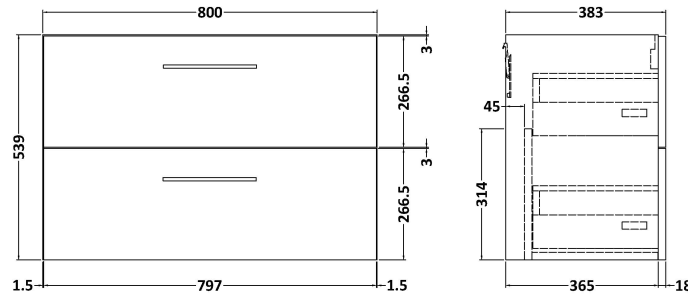

Sales Code: ARN1426LCM

Description: 800 Wh 2-Drawer Vanity & Laminate Top

Packaging Details

Barcode: 5056678455081

Sales Code: LCM800

Description: Laminate Worktop 805X390x22mm

Product Dimensions

Height (mm):	22
Width (mm):	805
Depth (mm):	390
Nett Weight (kg):	2.75

Packaging Dimensions

Height (mm):	25
Width (mm):	810
Depth (mm):	455
Gross Weight (kg):	2.75

Packaging Data

Box Colour:	Brown Cardboard Box
Box Qty:	1
Label Size:	100 x 50
Label Colour:	White Label
Label Qty:	1

Sales Code: NVF1426

Description: 800 Wh 2-Drawer Unit (365 Deep)

Product Dimensions

Height (mm):	540
Width (mm):	800
Depth (mm):	383
Nett Weight (kg):	33.5

Packaging Dimensions

Height (mm):	560
Width (mm):	820
Depth (mm):	405
Gross Weight (kg):	34

Packaging Data

Box Colour:	Brown Cardboard Box - Printed
Box Qty:	0
Label Size:	0 x 0
Label Colour:	White Label
Label Qty:	2

Outer Box Dimensions (If Applicable)

Height (mm):	
Width (mm):	
Depth (mm):	
Gross Weight (kg):	
Barcode:	5056678402795