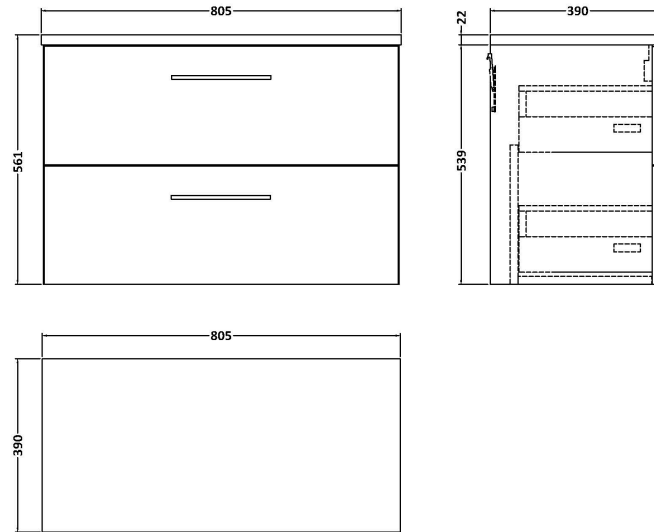

Sales Code: ARN1426LCM

Description: 800 Wh 2-Drawer Vanity & Laminate Top

Packaging Details

Barcode: 5056678455081

Sales Code: LCM800

Description: Laminate Worktop 805X390x22mm

Product Dimensions

Height (mm):	22
Width (mm):	805
Depth (mm):	390
Nett Weight (kg):	2.75

Packaging Dimensions

Height (mm):	25
Width (mm):	810
Depth (mm):	455
Gross Weight (kg):	2.75

Packaging Data

Box Colour:	Brown Cardboard Box
Box Qty:	1
Label Size:	100 x 50
Label Colour:	White Label
Label Qty:	1

Sales Code: NVF1426

Description: 800 Wh 2-Drawer Unit (365 Deep)

Product Dimensions

Height (mm):	540
Width (mm):	800
Depth (mm):	383
Nett Weight (kg):	33.5

Packaging Dimensions

Height (mm):	560
Width (mm):	820
Depth (mm):	405
Gross Weight (kg):	34

Packaging Data

Box Colour:	Brown Cardboard Box - Printed
Box Qty:	0
Label Size:	0 x 0
Label Colour:	White Label
Label Qty:	2

Outer Box Dimensions (If Applicable)

Height (mm):	
Width (mm):	
Depth (mm):	
Gross Weight (kg):	
Barcode:	5056678402795