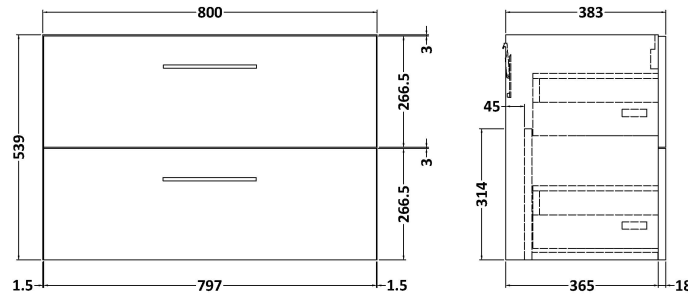

Sales Code: ARN1426LSB

Description: 800 Wh 2-Drawer Vanity & Laminate Top

Packaging Details

Barcode: 5056678414873

Sales Code: NVF1426

Description: 800 Wh 2-Drawer Unit (365 Deep)

Product Dimensions

Height (mm):	540
Width (mm):	800
Depth (mm):	383
Nett Weight (kg):	33.5

Packaging Dimensions

Height (mm):	560
Width (mm):	820
Depth (mm):	405
Gross Weight (kg):	34

Packaging Data

Box Colour:	Brown Cardboard Box - Printed
Box Qty:	0
Label Size:	0 x 0
Label Colour:	White Label
Label Qty:	2

Sales Code: LSB800

Description: Laminate Worktop 805X390x22mm

Product Dimensions

Height (mm):	22
Width (mm):	805
Depth (mm):	390
Nett Weight (kg):	2.75

Packaging Dimensions

Height (mm):	25
Width (mm):	810
Depth (mm):	455
Gross Weight (kg):	2.75

Packaging Data

Box Colour:	Brown Cardboard Box
Box Qty:	1
Label Size:	100 x 50
Label Colour:	White Label
Label Qty:	1

Outer Box Dimensions (If Applicable)

Height (mm):	
Width (mm):	
Depth (mm):	
Gross Weight (kg):	
Barcode:	5056211874140