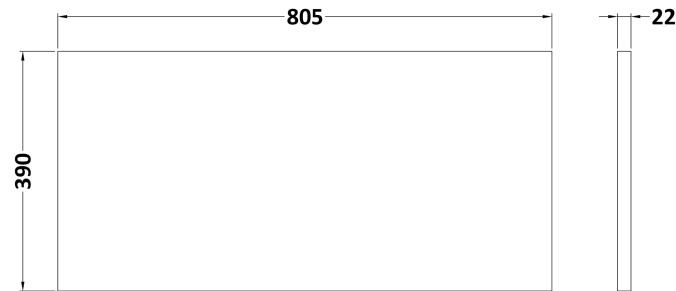

Sales Code: ARN1426LSB

Description: 800 Wh 2-Drawer Vanity & Laminate Top

Packaging Details

Barcode: 5056678414873

Sales Code: NVF1426

Description: 800 Wh 2-Drawer Unit (365 Deep)

Product Dimensions

Height (mm):	540
Width (mm):	800
Depth (mm):	383
Nett Weight (kg):	33.5

Packaging Dimensions

Height (mm):	560
Width (mm):	820
Depth (mm):	405
Gross Weight (kg):	34

Packaging Data

Box Colour:	Brown Cardboard Box - Printed
Box Qty:	0
Label Size:	0 x 0
Label Colour:	White Label
Label Qty:	2

Sales Code: LSB800

Description: Laminate Worktop 805X390x22mm

Product Dimensions

Height (mm):	22
Width (mm):	805
Depth (mm):	390
Nett Weight (kg):	2.75

Packaging Dimensions

Height (mm):	25
Width (mm):	810
Depth (mm):	455
Gross Weight (kg):	2.75

Packaging Data

Box Colour:	Brown Cardboard Box
Box Qty:	1
Label Size:	100 x 50
Label Colour:	White Label
Label Qty:	1

Outer Box Dimensions (If Applicable)

Height (mm):	
Width (mm):	
Depth (mm):	
Gross Weight (kg):	
Barcode:	5056211874140