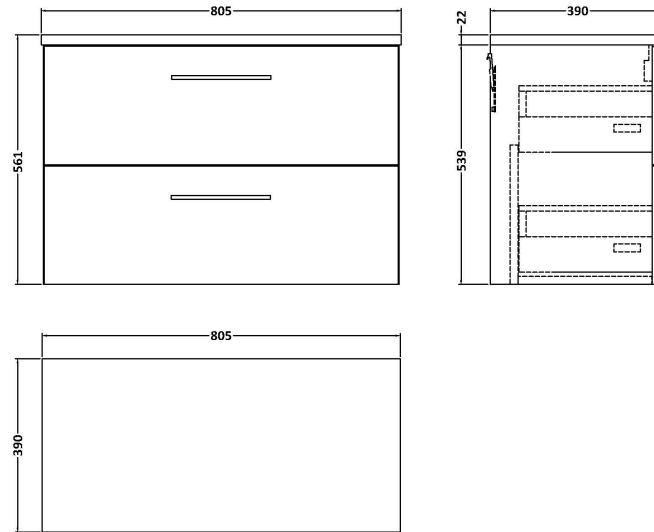

Sales Code: ARN1426LSB

Description: 800 Wh 2-Drawer Vanity & Laminate Top

Packaging Details

Barcode: 5056678414873

Sales Code: NVF1426

Description: 800 Wh 2-Drawer Unit (365 Deep)

Product Dimensions

Height (mm):	540
Width (mm):	800
Depth (mm):	383
Nett Weight (kg):	33.5

Packaging Dimensions

Height (mm):	560
Width (mm):	820
Depth (mm):	405
Gross Weight (kg):	34

Packaging Data

Box Colour:	Brown Cardboard Box - Printed
Box Qty:	0
Label Size:	0 x 0
Label Colour:	White Label
Label Qty:	2

Sales Code: LSB800

Description: Laminate Worktop 805X390x22mm

Product Dimensions

Height (mm):	22
Width (mm):	805
Depth (mm):	390
Nett Weight (kg):	2.75

Packaging Dimensions

Height (mm):	25
Width (mm):	810
Depth (mm):	455
Gross Weight (kg):	2.75

Packaging Data

Box Colour:	Brown Cardboard Box
Box Qty:	1
Label Size:	100 x 50
Label Colour:	White Label
Label Qty:	1

Outer Box Dimensions (If Applicable)

Height (mm):	
Width (mm):	
Depth (mm):	
Gross Weight (kg):	
Barcode:	5056211874140