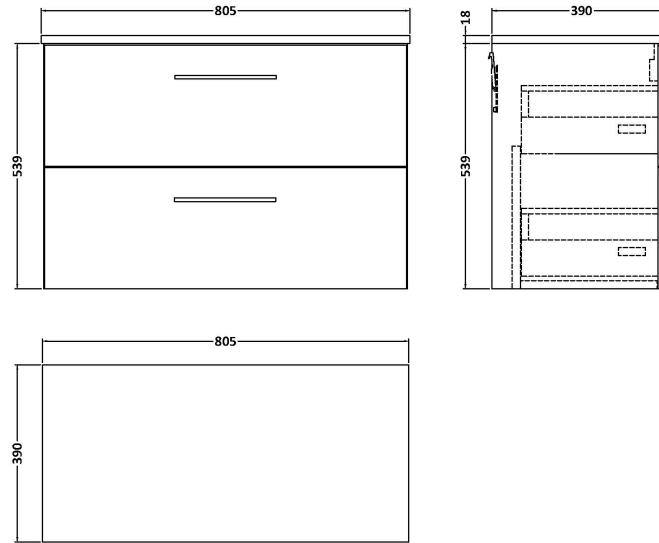

Sales Code: ARN1426W

Description: 800 Wh 2-Drawer Vanity & Worktop

Packaging Details

Barcode: 5056678414859

Sales Code: NVF1426

Description: 800 Wh 2-Drawer Unit (365 Deep)

Product Dimensions

Height (mm):	540
Width (mm):	800
Depth (mm):	383
Nett Weight (kg):	33.5

Packaging Dimensions

Height (mm):	560
Width (mm):	820
Depth (mm):	405
Gross Weight (kg):	34

Packaging Data

Box Colour:	Brown Cardboard Box - Printed
Box Qty:	0
Label Size:	0 x 0
Label Colour:	White Label
Label Qty:	2

Outer Box Dimensions (If Applicable)

Height (mm):	
Width (mm):	
Depth (mm):	
Gross Weight (kg):	
Barcode:	5056678402795

Product Details

Country of Origin:	China
Fitting Instruction:	No
CE & UKCA:	N/A
FSC Certified Materials:	Yes
Colour:	Satin Anthracite
Construction Method:	Cam & Wood Dowel
Construction Type:	Rigid
Cabinet Finish:	MFC Painted Matt
Fascia Finish:	Mdf Painted Matt
Cabinet Thickness (mm):	16
Fascia Thickness (mm):	18
Drawer Included:	Yes
Drawer Type:	80mm High Metal S/C Inc Galler
No of Shelves:	0
Hinge Type:	Not Applicable
Hinge Included:	Not Applicable
Adjustable Legs:	No, Not Required
Fixings Included:	Yes
Handle Style:	Contemporary
Waste Shroud:	Yes
Handle Included:	Yes, Supplied
Handle Type:	D-Shape

Sales Code: MWT1480

Description: 800 Worktop (805X390x18mm)

Product Dimensions

Height (mm):	18
Width (mm):	805
Depth (mm):	390
Nett Weight (kg):	3.5

Packaging Dimensions

Height (mm):	25
Width (mm):	825
Depth (mm):	410
Gross Weight (kg):	3.5