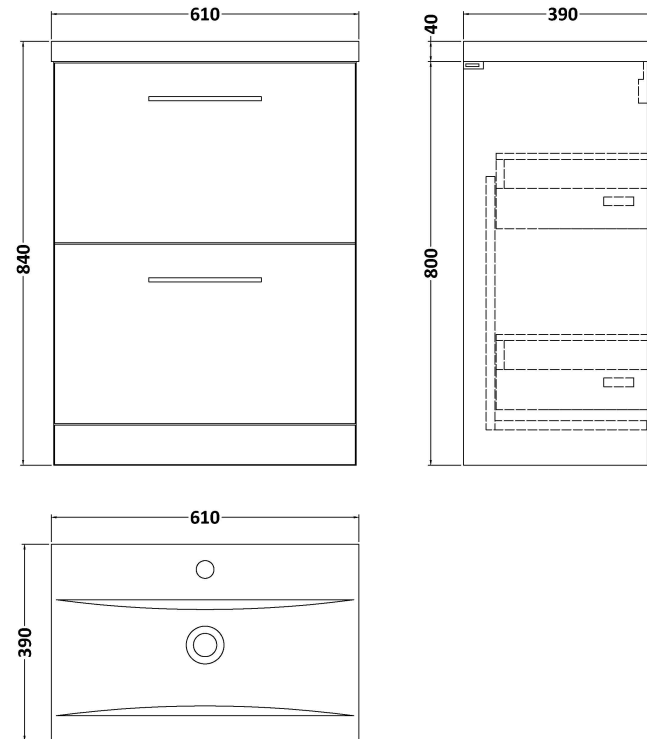

Sales Code: ARN1433A

Description: 600 Fs 2-Drawer Vanity & Basin 1

Packaging Details

Barcode: 5056678414217

Sales Code: NVF1433

Description: 600 Fs 2-Drawer Unit (365 Deep)

Product Dimensions

Height (mm):	800
Width (mm):	600
Depth (mm):	383
Nett Weight (kg):	26

Packaging Dimensions

Height (mm):	835
Width (mm):	632
Depth (mm):	391
Gross Weight (kg):	26.5

Packaging Data

Box Colour:	Brown Cardboard Box - Printed
Box Qty:	0
Label Size:	0 x 0
Label Colour:	White Label
Label Qty:	2

Sales Code: NVM013

Description: 600 Mid-Edged Basin 1 Th

Product Dimensions

Height (mm):	180
Width (mm):	610
Depth (mm):	390
Nett Weight (kg):	11

Packaging Dimensions

Height (mm):	200
Width (mm):	410
Depth (mm):	630
Gross Weight (kg):	11

Packaging Data

Box Colour:	Brown Cardboard Box - Printed
Box Qty:	1
Label Size:	100 x 50
Label Colour:	White Label
Label Qty:	2

Outer Box Dimensions (If Applicable)

Height (mm):	
Width (mm):	
Depth (mm):	
Gross Weight (kg):	
Barcode:	5055369043415