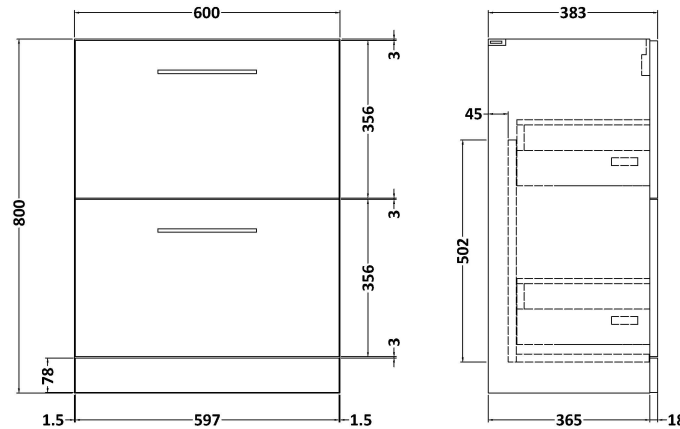

Sales Code: ARN1433A

Description: 600 Fs 2-Drawer Vanity & Basin 1

Packaging Details

Barcode: 5056678414217

Sales Code: NVF1433

Description: 600 Fs 2-Drawer Unit (365 Deep)

Product Dimensions

Height (mm):	800
Width (mm):	600
Depth (mm):	383
Nett Weight (kg):	26

Packaging Dimensions

Height (mm):	835
Width (mm):	632
Depth (mm):	391
Gross Weight (kg):	26.5

Packaging Data

Box Colour:	Brown Cardboard Box - Printed
Box Qty:	0
Label Size:	0 x 0
Label Colour:	White Label
Label Qty:	2

Sales Code: NVM013

Description: 600 Mid-Edged Basin 1 Th

Product Dimensions

Height (mm):	180
Width (mm):	610
Depth (mm):	390
Nett Weight (kg):	11

Packaging Dimensions

Height (mm):	200
Width (mm):	410
Depth (mm):	630
Gross Weight (kg):	11

Packaging Data

Box Colour:	Brown Cardboard Box - Printed
Box Qty:	1
Label Size:	100 x 50
Label Colour:	White Label
Label Qty:	2

Outer Box Dimensions (If Applicable)

Height (mm):	
Width (mm):	
Depth (mm):	
Gross Weight (kg):	
Barcode:	5055369043415