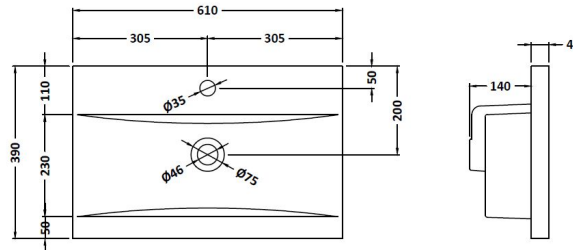

Packaging Dimensions

Height (mm):	835
Width (mm):	632
Depth (mm):	391
Gross Weight (kg):	26.5

Packaging Data

Box Colour:	Brown Cardboard Box - Printed
Box Qty:	0
Label Size:	0 x 0
Label Colour:	White Label
Label Qty:	2

Outer Box Dimensions (If Applicable)

Height (mm):	
Width (mm):	
Depth (mm):	
Gross Weight (kg):	
Barcode:	5056678402634

Product Details

Country of Origin:	China
Fitting Instruction:	No
CE & UKCA:	N/A
FSC Certified Materials:	Yes
Colour:	Satin Anthracite
Construction Method:	Cam & Wood Dowel
Construction Type:	Rigid
Cabinet Finish:	MFC Painted Matt
Fascia Finish:	Mdf Painted Matt
Cabinet Thickness (mm):	16
Fascia Thickness (mm):	18
Drawer Included:	Yes
Drawer Type:	80mm High Metal S/C Inc Galler
No of Shelves:	0
Hinge Type:	Not Applicable
Hinge Included:	Not Applicable
Adjustable Legs:	No, Not Required
Fixings Included:	Yes
Handle Style:	Contemporary
Waste Shroud:	Yes
Handle Included:	Yes, Supplied
Handle Type:	D-Shape

Sales Code: NVM013

Description: 600 Mid-Edged Basin 1 Th

Product Dimensions

Height (mm):	180
Width (mm):	610
Depth (mm):	390
Nett Weight (kg):	11

Packaging Dimensions

Height (mm):	200
Width (mm):	410
Depth (mm):	630
Gross Weight (kg):	11

Packaging Data

Box Colour:	Brown Cardboard Box - Printed
Box Qty:	1
Label Size:	100 x 50
Label Colour:	White Label
Label Qty:	2

Outer Box Dimensions (If Applicable)

Height (mm):	
Width (mm):	
Depth (mm):	
Gross Weight (kg):	
Barcode:	5055369043415