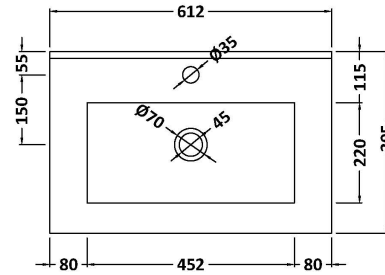

Packaging Dimensions

Height (mm):	835
Width (mm):	632
Depth (mm):	391
Gross Weight (kg):	26.5

Packaging Data

Box Colour:	Brown Cardboard Box - Printed
Box Qty:	0
Label Size:	0 x 0
Label Colour:	White Label
Label Qty:	2

Outer Box Dimensions (If Applicable)

Height (mm):	
Width (mm):	
Depth (mm):	
Gross Weight (kg):	
Barcode:	5056678402634

Product Details

Country of Origin:	China
Fitting Instruction:	No
CE & UKCA:	N/A
FSC Certified Materials:	Yes
Colour:	Satin Anthracite
Construction Method:	Cam & Wood Dowel
Construction Type:	Rigid
Cabinet Finish:	MFC Painted Matt
Fascia Finish:	Mdf Painted Matt
Cabinet Thickness (mm):	16
Fascia Thickness (mm):	18
Drawer Included:	Yes
Drawer Type:	80mm High Metal S/C Inc Galler
No of Shelves:	0
Hinge Type:	Not Applicable
Hinge Included:	Not Applicable
Adjustable Legs:	No, Not Required
Fixings Included:	Yes
Handle Style:	Contemporary
Waste Shroud:	Yes
Handle Included:	Yes, Supplied
Handle Type:	D-Shape

Sales Code: NVM003

Description: Minimalist Basin 600mm

Product Dimensions

Height (mm):	170
Width (mm):	600
Depth (mm):	390
Nett Weight (kg):	10.76

Packaging Dimensions

Height (mm):	200
Width (mm):	400
Depth (mm):	620
Gross Weight (kg):	10.76

Packaging Data

Box Colour:	Brown Cardboard Box - Printed
Box Qty:	1
Label Size:	100 x 50
Label Colour:	White Label
Label Qty:	2

Outer Box Dimensions (If Applicable)

Height (mm):	
Width (mm):	
Depth (mm):	
Gross Weight (kg):	
Barcode:	5055146194668