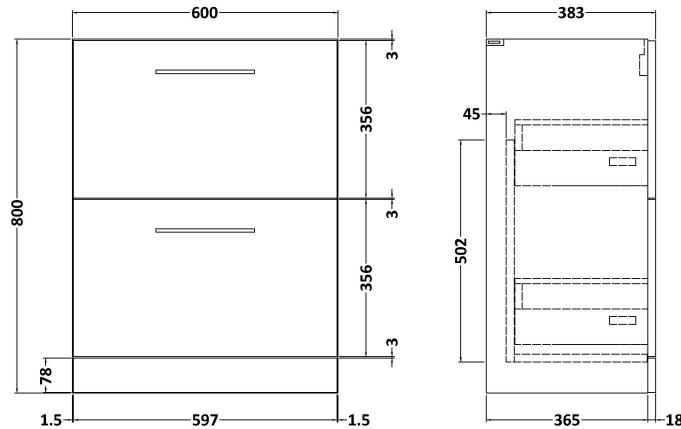

Sales Code: ARN1433B

Description: 600 Fs 2-Drawer Vanity & Basin 2

Packaging Details

Barcode: 5056678414224

Sales Code: NVF1433

Description: 600 Fs 2-Drawer Unit (365 Deep)

Product Dimensions

Height (mm):	800
Width (mm):	600
Depth (mm):	383
Nett Weight (kg):	26

Packaging Dimensions

Height (mm):	835
Width (mm):	632
Depth (mm):	391
Gross Weight (kg):	26.5

Packaging Data

Box Colour:	Brown Cardboard Box - Printed
Box Qty:	0
Label Size:	0 x 0
Label Colour:	White Label
Label Qty:	2

Sales Code: NVM003

Description: Minimalist Basin 600mm

Product Dimensions

Height (mm):	170
Width (mm):	600
Depth (mm):	390
Nett Weight (kg):	10.76

Packaging Dimensions

Height (mm):	200
Width (mm):	400
Depth (mm):	620
Gross Weight (kg):	10.76

Packaging Data

Box Colour:	Brown Cardboard Box - Printed
Box Qty:	1
Label Size:	100 x 50
Label Colour:	White Label
Label Qty:	2

Outer Box Dimensions (If Applicable)

Height (mm):	
Width (mm):	
Depth (mm):	
Gross Weight (kg):	
Barcode:	5055146194668