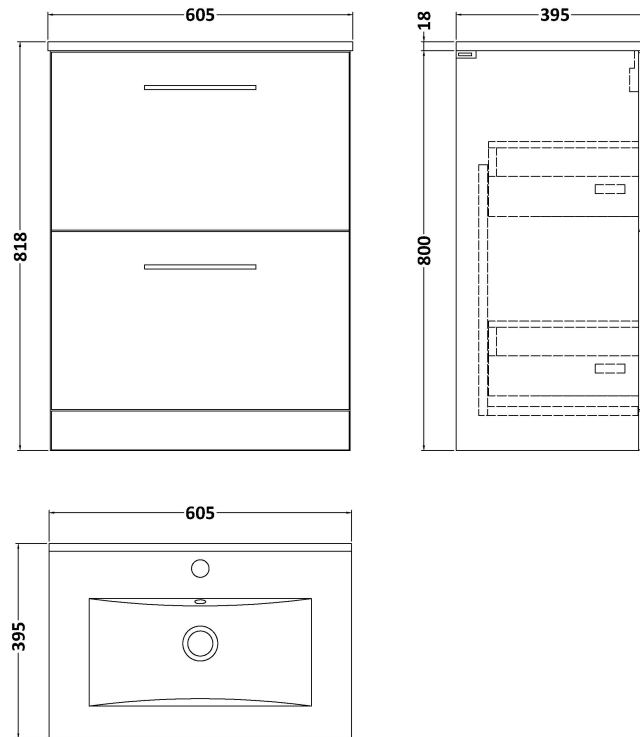

Sales Code: ARN1433B

Description: 600 Fs 2-Drawer Vanity & Basin 2

Packaging Details

Barcode: 5056678414224

Sales Code: NVF1433

Description: 600 Fs 2-Drawer Unit (365 Deep)

Product Dimensions

Height (mm):	800
Width (mm):	600
Depth (mm):	383
Nett Weight (kg):	26

Packaging Dimensions

Height (mm):	835
Width (mm):	632
Depth (mm):	391
Gross Weight (kg):	26.5

Packaging Data

Box Colour:	Brown Cardboard Box - Printed
Box Qty:	0
Label Size:	0 x 0
Label Colour:	White Label
Label Qty:	2

Sales Code: NVM003

Description: Minimalist Basin 600mm

Product Dimensions

Height (mm):	170
Width (mm):	600
Depth (mm):	390
Nett Weight (kg):	10.76

Packaging Dimensions

Height (mm):	200
Width (mm):	400
Depth (mm):	620
Gross Weight (kg):	10.76

Packaging Data

Box Colour:	Brown Cardboard Box - Printed
Box Qty:	1
Label Size:	100 x 50
Label Colour:	White Label
Label Qty:	2

Outer Box Dimensions (If Applicable)

Height (mm):	
Width (mm):	
Depth (mm):	
Gross Weight (kg):	
Barcode:	5055146194668