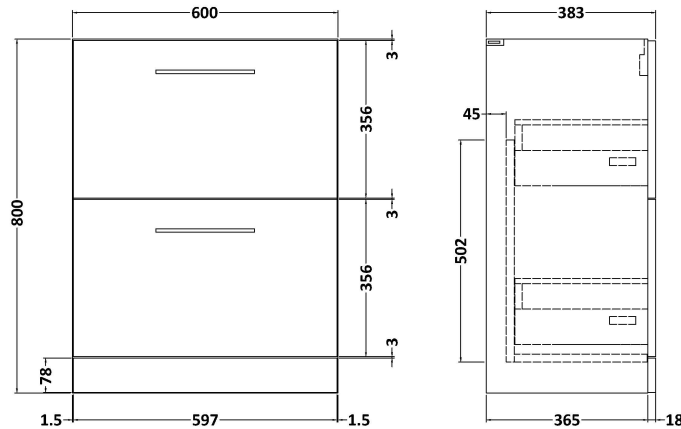

### Product Dimensions

Height (mm):	800
Width (mm):	600
Depth (mm):	383
Nett Weight (kg):	26

### Packaging Dimensions

Height (mm):	835
Width (mm):	632
Depth (mm):	391
Gross Weight (kg):	26.5

### Outer Box Dimensions (If Applicable)

Height (mm):	
Width (mm):	
Depth (mm):	
Gross Weight (kg):	
Barcode:	5056678402634

**Sales Code:** PMB424

**Description:** Double Polymarble Basin 1205 X 390

**Product Dimensions**

Height (mm):	390
Width (mm):	1205
Depth (mm):	157
Nett Weight (kg):	18.12

**Packaging Dimensions**

Height (mm):	100
Width (mm):	1205
Depth (mm):	400
Gross Weight (kg):	18.12