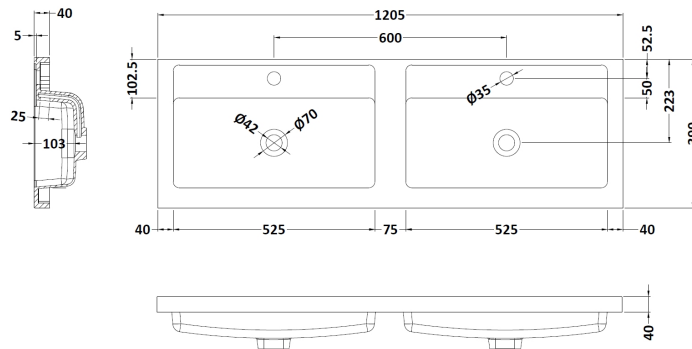

### Product Dimensions

Height (mm):	800
Width (mm):	600
Depth (mm):	383
Nett Weight (kg):	26

### Packaging Dimensions

Height (mm):	835
Width (mm):	632
Depth (mm):	391
Gross Weight (kg):	26.5

### Outer Box Dimensions (If Applicable)

Height (mm):	
Width (mm):	
Depth (mm):	
Gross Weight (kg):	
Barcode:	5056678402634

**Sales Code:** PMB424

**Description:** Double Polymarble Basin 1205 X 390

**Product Dimensions**

Height (mm):	390
Width (mm):	1205
Depth (mm):	157
Nett Weight (kg):	18.12

**Packaging Dimensions**

Height (mm):	100
Width (mm):	1205
Depth (mm):	400
Gross Weight (kg):	18.12