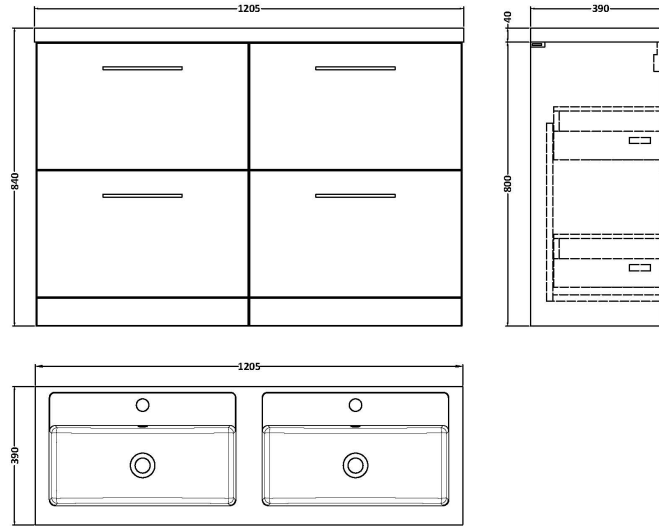

Sales Code: ARN1433C

Description: 1200 Fs 4-Drawer Vanity & Double Basin

Packaging Details

Barcode: 5056678414262