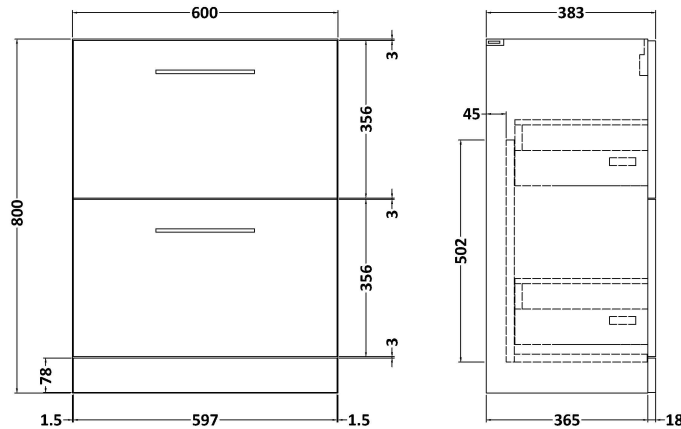

### Product Dimensions

Height (mm):	800
Width (mm):	600
Depth (mm):	383
Nett Weight (kg):	26

### Packaging Dimensions

Height (mm):	835
Width (mm):	632
Depth (mm):	391
Gross Weight (kg):	26.5

### Product Dimensions

Height (mm):	170
Width (mm):	610
Depth (mm):	395
Nett Weight (kg):	11

### Packaging Dimensions

Height (mm):	190
Width (mm):	630
Depth (mm):	415
Gross Weight (kg):	11.5