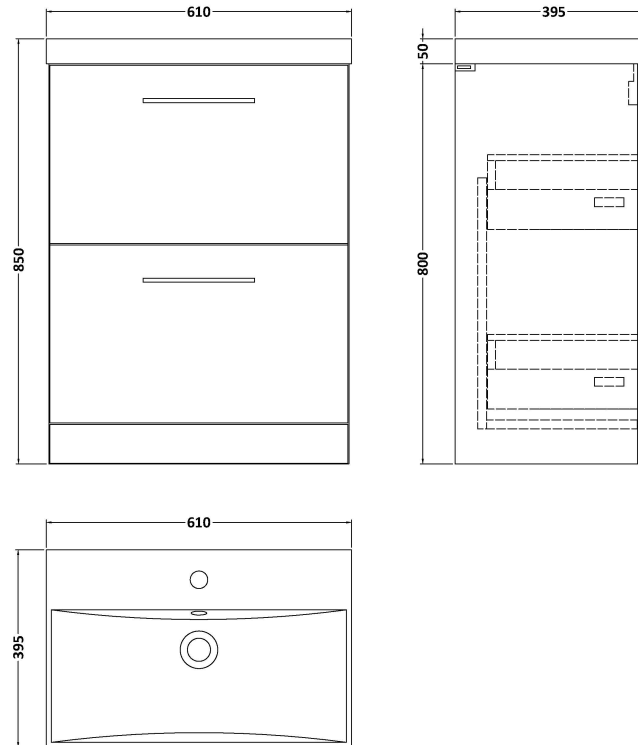

Sales Code: ARN1433D

Description: 600 Fs 2-Drawer Vanity & Basin 3

Packaging Details

Barcode: 5056678414231