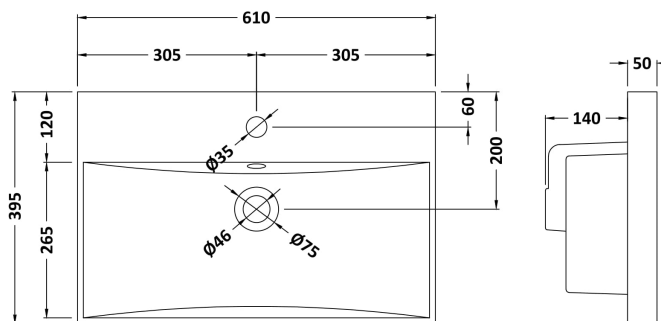

### Product Dimensions

Height (mm):	800
Width (mm):	600
Depth (mm):	383
Nett Weight (kg):	26

### Packaging Dimensions

Height (mm):	835
Width (mm):	632
Depth (mm):	391
Gross Weight (kg):	26.5

### Outer Box Dimensions (If Applicable)

Height (mm):	
Width (mm):	
Depth (mm):	
Gross Weight (kg):	
Barcode:	5056678402634

### Product Dimensions

Height (mm):	170
Width (mm):	610
Depth (mm):	395
Nett Weight (kg):	11