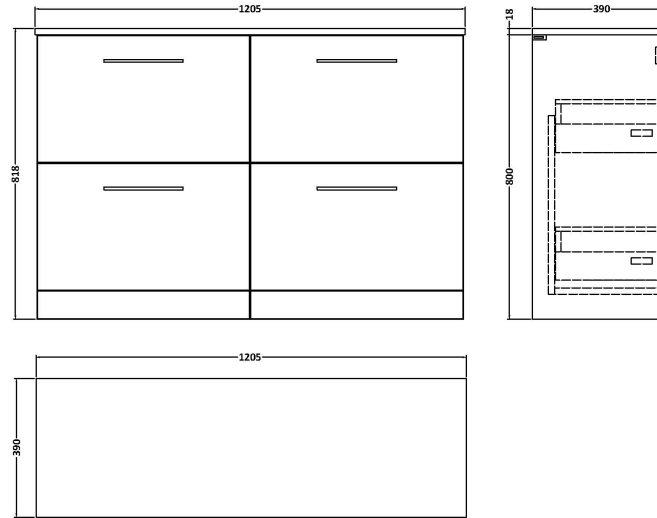

Sales Code: ARN1433W2

Description: 1200 Fs 4-Drawer Vanity & Worktop

Packaging Details

Barcode: 5056678414279