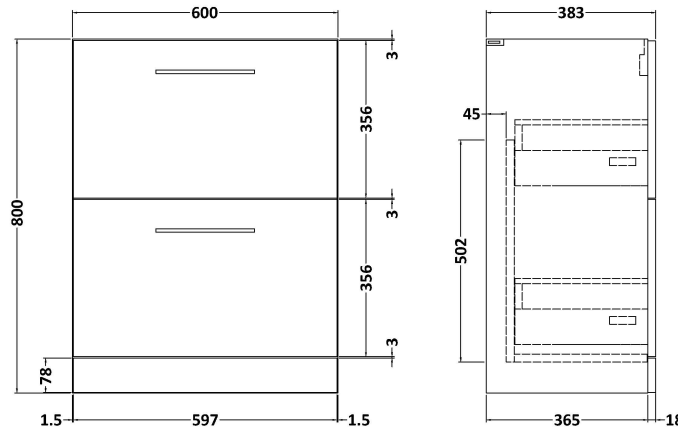

### Product Dimensions

Height (mm):	800
Width (mm):	600
Depth (mm):	383
Nett Weight (kg):	26

### Packaging Dimensions

Height (mm):	835
Width (mm):	632
Depth (mm):	391
Gross Weight (kg):	26.5

### Outer Box Dimensions (If Applicable)

Height (mm):	
Width (mm):	
Depth (mm):	
Gross Weight (kg):	
Barcode:	5056678402634

**Sales Code:** MWT1420

**Description:** 1200 Worktop (1205X390x18mm)

**Product Dimensions**

Height (mm):	18
Width (mm):	1205
Depth (mm):	390
Nett Weight (kg):	5

**Packaging Dimensions**

Height (mm):	25
Width (mm):	1225
Depth (mm):	410
Gross Weight (kg):	5