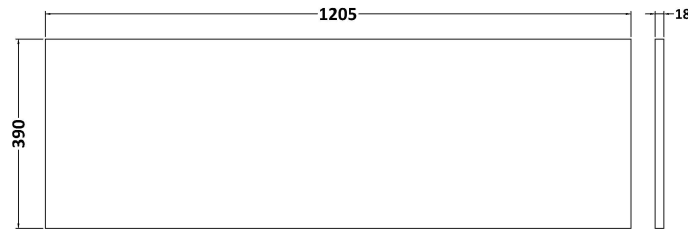

### Product Dimensions

Height (mm):	800
Width (mm):	600
Depth (mm):	383
Nett Weight (kg):	26

### Packaging Dimensions

Height (mm):	835
Width (mm):	632
Depth (mm):	391
Gross Weight (kg):	26.5

### Outer Box Dimensions (If Applicable)

Height (mm):	
Width (mm):	
Depth (mm):	
Gross Weight (kg):	
Barcode:	5056678402634

**Sales Code:** MWT1420

**Description:** 1200 Worktop (1205X390x18mm)

**Product Dimensions**

Height (mm):	18
Width (mm):	1205
Depth (mm):	390
Nett Weight (kg):	5

**Packaging Dimensions**

Height (mm):	25
Width (mm):	1225
Depth (mm):	410
Gross Weight (kg):	5