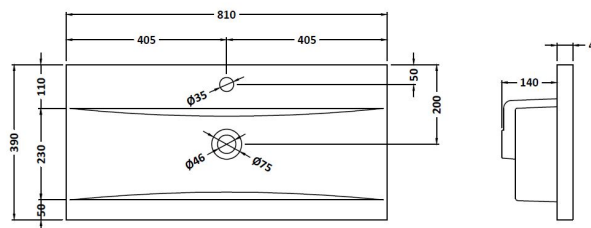

Packaging Dimensions

Height (mm):	835
Width (mm):	832
Depth (mm):	391
Gross Weight (kg):	32

Packaging Data

Box Colour:	Brown Cardboard Box - Printed
Box Qty:	0
Label Size:	0 x 0
Label Colour:	White Label
Label Qty:	2

Outer Box Dimensions (If Applicable)

Height (mm):	
Width (mm):	
Depth (mm):	
Gross Weight (kg):	
Barcode:	5056678402672

Product Details

Country of Origin:	China
Fitting Instruction:	No
CE & UKCA:	N/A
FSC Certified Materials:	Yes
Colour:	Satin Anthracite
Construction Method:	Cam & Wood Dowel
Construction Type:	Rigid
Cabinet Finish:	MFC Painted Matt
Fascia Finish:	Mdf Painted Matt
Cabinet Thickness (mm):	16
Fascia Thickness (mm):	18
Drawer Included:	Yes
Drawer Type:	80mm High Metal S/C Inc Galler
No of Shelves:	0
Hinge Type:	Not Applicable
Hinge Included:	Not Applicable
Adjustable Legs:	No, Not Required
Fixings Included:	Yes
Handle Style:	Contemporary
Waste Shroud:	Yes
Handle Included:	Yes, Supplied
Handle Type:	D-Shape

Sales Code: NVM015

Description: 800 Mid Edged Basin 1 Th

Product Dimensions

Height (mm):	180
Width (mm):	810
Depth (mm):	390
Nett Weight (kg):	15

Packaging Dimensions

Height (mm):	210
Width (mm):	410
Depth (mm):	830
Gross Weight (kg):	15

Packaging Data

Box Colour:	Brown Cardboard Box
Box Qty:	1
Label Size:	100 x 50
Label Colour:	White Label
Label Qty:	2

Outer Box Dimensions (If Applicable)

Height (mm):	
Width (mm):	
Depth (mm):	
Gross Weight (kg):	
Barcode:	5055369043422