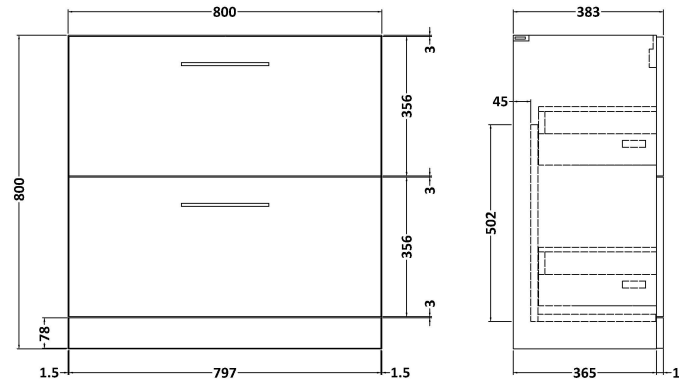

Sales Code: ARN1435A

Description: 800 Fs 2-Drawer Vanity & Basin 1

Packaging Details

Barcode: 5056678414323

Sales Code: NVF1435

Description: 800 Fs 2-Drawer Unit (365 Deep)

Product Dimensions

Height (mm):	800
Width (mm):	800
Depth (mm):	383
Nett Weight (kg):	31.5

Packaging Dimensions

Height (mm):	835
Width (mm):	832
Depth (mm):	391
Gross Weight (kg):	32

Packaging Data

Box Colour:	Brown Cardboard Box - Printed
Box Qty:	0
Label Size:	0 x 0
Label Colour:	White Label
Label Qty:	2

Sales Code: NVM015

Description: 800 Mid Edged Basin 1 Th

Product Dimensions

Height (mm):	180
Width (mm):	810
Depth (mm):	390
Nett Weight (kg):	15

Packaging Dimensions

Height (mm):	210
Width (mm):	410
Depth (mm):	830
Gross Weight (kg):	15

Packaging Data

Box Colour:	Brown Cardboard Box
Box Qty:	1
Label Size:	100 x 50
Label Colour:	White Label
Label Qty:	2

Outer Box Dimensions (If Applicable)

Height (mm):	
Width (mm):	
Depth (mm):	
Gross Weight (kg):	
Barcode:	5055369043422