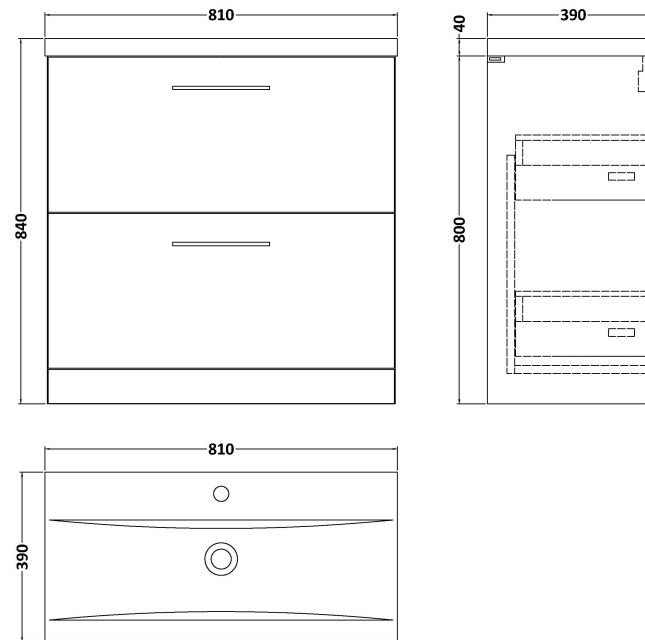

Sales Code: ARN1435A

Description: 800 Fs 2-Drawer Vanity & Basin 1

Packaging Details

Barcode: 5056678414323

Sales Code: NVF1435

Description: 800 Fs 2-Drawer Unit (365 Deep)

Product Dimensions

Height (mm):	800
Width (mm):	800
Depth (mm):	383
Nett Weight (kg):	31.5

Packaging Dimensions

Height (mm):	835
Width (mm):	832
Depth (mm):	391
Gross Weight (kg):	32

Packaging Data

Box Colour:	Brown Cardboard Box - Printed
Box Qty:	0
Label Size:	0 x 0
Label Colour:	White Label
Label Qty:	2

Outer Box Dimensions (If Applicable)

Height (mm):	
Width (mm):	
Depth (mm):	
Gross Weight (kg):	
Barcode:	5056678402672

Product Details

Country of Origin:	China
Fitting Instruction:	No
CE & UKCA:	N/A
FSC Certified Materials:	Yes
Colour:	Satin Anthracite
Construction Method:	Cam & Wood Dowel
Construction Type:	Rigid
Cabinet Finish:	MFC Painted Matt
Fascia Finish:	Mdf Painted Matt
Cabinet Thickness (mm):	16
Fascia Thickness (mm):	18
Drawer Included:	Yes
Drawer Type:	80mm High Metal S/C Inc Galler
No of Shelves:	0
Hinge Type:	Not Applicable
Hinge Included:	Not Applicable
Adjustable Legs:	No, Not Required
Fixings Included:	Yes
Handle Style:	Contemporary
Waste Shroud:	Yes
Handle Included:	Yes, Supplied
Handle Type:	D-Shape

Sales Code: NVM015

Description: 800 Mid Edged Basin 1 Th

Product Dimensions

Height (mm):	180
Width (mm):	810
Depth (mm):	390
Nett Weight (kg):	15

Packaging Dimensions

Height (mm):	210
Width (mm):	410
Depth (mm):	830
Gross Weight (kg):	15