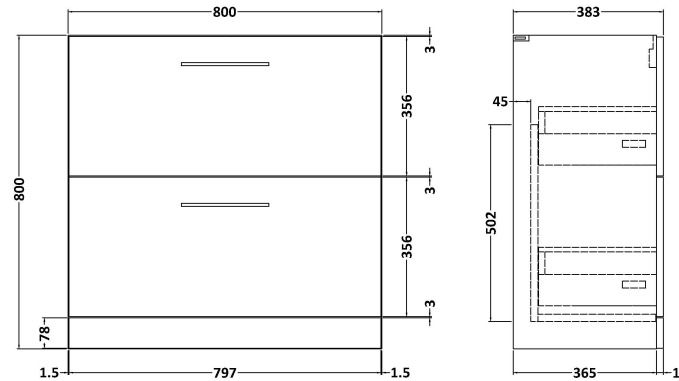

### Packaging Details

Barcode: 5056678414330

**Sales Code:** NVF1435

**Description:** 800 Fs 2-Drawer Unit (365 Deep)

**Product Dimensions**

Height (mm):	800
Width (mm):	800
Depth (mm):	383
Nett Weight (kg):	31.5

**Packaging Dimensions**

Height (mm):	835
Width (mm):	832
Depth (mm):	391
Gross Weight (kg):	32

**Packaging Data**

Box Colour:	Brown Cardboard Box - Printed
Box Qty:	0
Label Size:	0 x 0
Label Colour:	White Label
Label Qty:	2

### Product Dimensions

Height (mm):	170
Width (mm):	800
Depth (mm):	390
Nett Weight (kg):	16.9

### Packaging Dimensions

Height (mm):	400
Width (mm):	820
Depth (mm):	200
Gross Weight (kg):	16.9