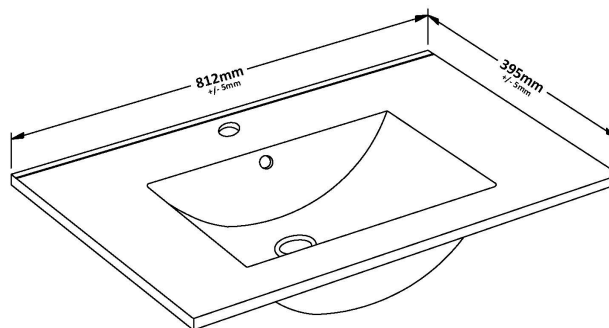

**Packaging Dimensions**

Height (mm):	835
Width (mm):	832
Depth (mm):	391
Gross Weight (kg):	32

**Packaging Data**

Box Colour:	Brown Cardboard Box - Printed
Box Qty:	0
Label Size:	0 x 0
Label Colour:	White Label
Label Qty:	2

**Outer Box Dimensions (If Applicable)**

Height (mm):	
Width (mm):	
Depth (mm):	
Gross Weight (kg):	
Barcode:	5056678402672

**Product Details**

Country of Origin:	China
Fitting Instruction:	No
CE & UKCA:	N/A
FSC Certified Materials:	Yes
Colour:	Satin Anthracite
Construction Method:	Cam & Wood Dowel
Construction Type:	Rigid
Cabinet Finish:	MFC Painted Matt
Fascia Finish:	Mdf Painted Matt
Cabinet Thickness (mm):	16
Fascia Thickness (mm):	18
Drawer Included:	Yes
Drawer Type:	80mm High Metal S/C Inc Galler
No of Shelves:	0
Hinge Type:	Not Applicable
Hinge Included:	Not Applicable
Adjustable Legs:	No, Not Required
Fixings Included:	Yes
Handle Style:	Contemporary
Waste Shroud:	Yes
Handle Included:	Yes, Supplied
Handle Type:	D-Shape

### Product Dimensions

Height (mm):	170
Width (mm):	800
Depth (mm):	390
Nett Weight (kg):	16.9

### Packaging Dimensions

Height (mm):	400
Width (mm):	820
Depth (mm):	200
Gross Weight (kg):	16.9