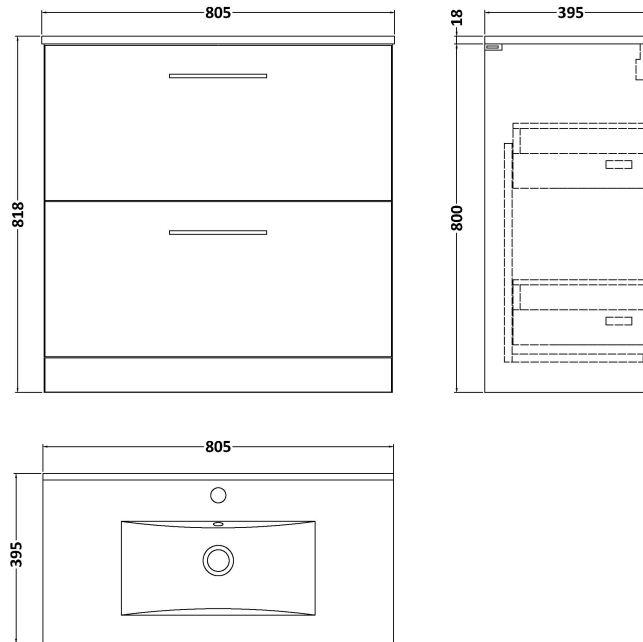

### Packaging Details

Barcode: 5056678414330

**Sales Code:** NVF1435

**Description:** 800 Fs 2-Drawer Unit (365 Deep)

**Product Dimensions**

Height (mm):	800
Width (mm):	800
Depth (mm):	383
Nett Weight (kg):	31.5

**Packaging Dimensions**

Height (mm):	835
Width (mm):	832
Depth (mm):	391
Gross Weight (kg):	32

**Packaging Data**

Box Colour:	Brown Cardboard Box - Printed
Box Qty:	0
Label Size:	0 x 0
Label Colour:	White Label
Label Qty:	2

### Product Dimensions

Height (mm):	170
Width (mm):	800
Depth (mm):	390
Nett Weight (kg):	16.9

### Packaging Dimensions

Height (mm):	400
Width (mm):	820
Depth (mm):	200
Gross Weight (kg):	16.9