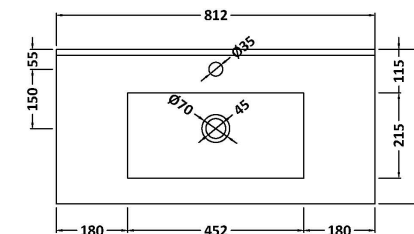

**Packaging Dimensions**

Height (mm):	835
Width (mm):	832
Depth (mm):	391
Gross Weight (kg):	32

**Packaging Data**

Box Colour:	Brown Cardboard Box - Printed
Box Qty:	0
Label Size:	0 x 0
Label Colour:	White Label
Label Qty:	2

### Product Dimensions

Height (mm):	170
Width (mm):	800
Depth (mm):	390
Nett Weight (kg):	16.9

### Packaging Dimensions

Height (mm):	400
Width (mm):	820
Depth (mm):	200
Gross Weight (kg):	16.9

### Outer Box Dimensions (If Applicable)

Height (mm):	
Width (mm):	
Depth (mm):	
Gross Weight (kg):	
Barcode:	5055146194675