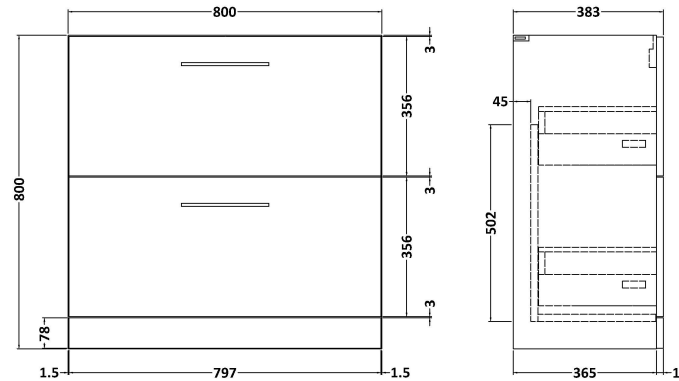

Sales Code: ARN1435D

Description: 800 Fs 2-Drawer Vanity & Basin 3

Packaging Details

Barcode: 5056678414347

Sales Code: NVF1435

Description: 800 Fs 2-Drawer Unit (365 Deep)

Product Dimensions

Height (mm):	800
Width (mm):	800
Depth (mm):	383
Nett Weight (kg):	31.5

Packaging Dimensions

Height (mm):	835
Width (mm):	832
Depth (mm):	391
Gross Weight (kg):	32

Packaging Data

Box Colour:	Brown Cardboard Box - Printed
Box Qty:	0
Label Size:	0 x 0
Label Colour:	White Label
Label Qty:	2

Sales Code: NVM035

Description: 800 Thin Edged Basin 1Th

Product Dimensions

Height (mm):	170
Width (mm):	810
Depth (mm):	395
Nett Weight (kg):	14.5

Packaging Dimensions

Height (mm):	190
Width (mm):	830
Depth (mm):	415
Gross Weight (kg):	15

Packaging Data

Box Colour:	Brown Cardboard Box
Box Qty:	1
Label Size:	100 x 50
Label Colour:	White Label
Label Qty:	2

Outer Box Dimensions (If Applicable)

Height (mm):	
Width (mm):	
Depth (mm):	
Gross Weight (kg):	
Barcode:	5056211853435