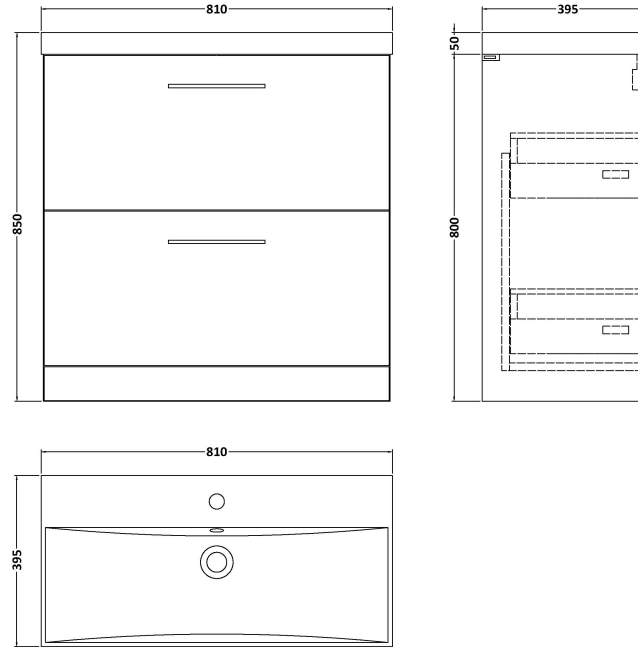

Sales Code: ARN1435D

Description: 800 Fs 2-Drawer Vanity & Basin 3

Packaging Details

Barcode: 5056678414347

Sales Code: NVF1435

Description: 800 Fs 2-Drawer Unit (365 Deep)

Product Dimensions

Height (mm):	800
Width (mm):	800
Depth (mm):	383
Nett Weight (kg):	31.5

Packaging Dimensions

Height (mm):	835
Width (mm):	832
Depth (mm):	391
Gross Weight (kg):	32

Packaging Data

Box Colour:	Brown Cardboard Box - Printed
Box Qty:	0
Label Size:	0 x 0
Label Colour:	White Label
Label Qty:	2

Sales Code: NVM035

Description: 800 Thin Edged Basin 1Th

Product Dimensions

Height (mm):	170
Width (mm):	810
Depth (mm):	395
Nett Weight (kg):	14.5

Packaging Dimensions

Height (mm):	190
Width (mm):	830
Depth (mm):	415
Gross Weight (kg):	15

Packaging Data

Box Colour:	Brown Cardboard Box
Box Qty:	1
Label Size:	100 x 50
Label Colour:	White Label
Label Qty:	2

Outer Box Dimensions (If Applicable)

Height (mm):	
Width (mm):	
Depth (mm):	
Gross Weight (kg):	
Barcode:	5056211853435