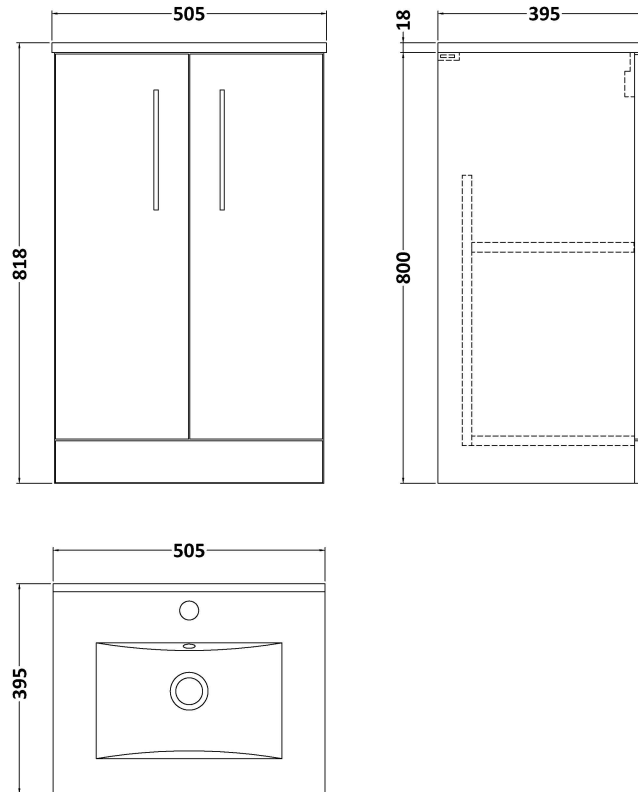

Sales Code: ARN1701B

Description: 500 Fs 2-Door Vanity & Basin 2

Packaging Details

Barcode: 5056462615936