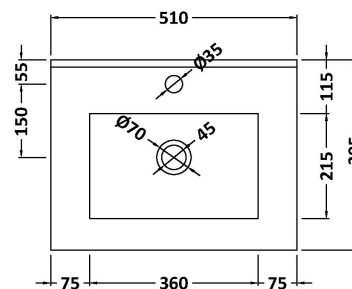

### Product Dimensions

Height (mm):	800
Width (mm):	500
Depth (mm):	383
Nett Weight (kg):	16.5

### Packaging Dimensions

Height (mm):	835
Width (mm):	520
Depth (mm):	375
Gross Weight (kg):	17

### Outer Box Dimensions (If Applicable)

Height (mm):	
Width (mm):	
Depth (mm):	
Gross Weight (kg):	
Barcode:	505646261181

### Product Dimensions

Height (mm):	170
Width (mm):	500
Depth (mm):	390
Nett Weight (kg):	9