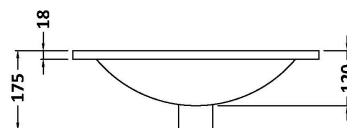

### Product Dimensions

Height (mm):	800
Width (mm):	500
Depth (mm):	383
Nett Weight (kg):	16.5

### Packaging Dimensions

Height (mm):	835
Width (mm):	520
Depth (mm):	375
Gross Weight (kg):	17

### Outer Box Dimensions (If Applicable)

Height (mm):	
Width (mm):	
Depth (mm):	
Gross Weight (kg):	
Barcode:	505646261181

### Product Dimensions

Height (mm):	170
Width (mm):	500
Depth (mm):	390
Nett Weight (kg):	9