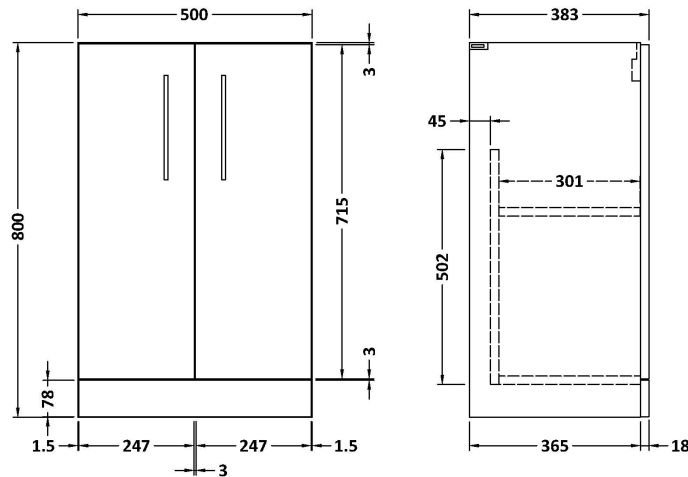

### Product Dimensions

Height (mm):	800
Width (mm):	500
Depth (mm):	383
Nett Weight (kg):	16.5

### Packaging Dimensions

Height (mm):	835
Width (mm):	520
Depth (mm):	375
Gross Weight (kg):	17

### Product Dimensions

Height (mm):	170
Width (mm):	500
Depth (mm):	390
Nett Weight (kg):	9

### Packaging Dimensions

Height (mm):	400
Width (mm):	520
Depth (mm):	200
Gross Weight (kg):	9