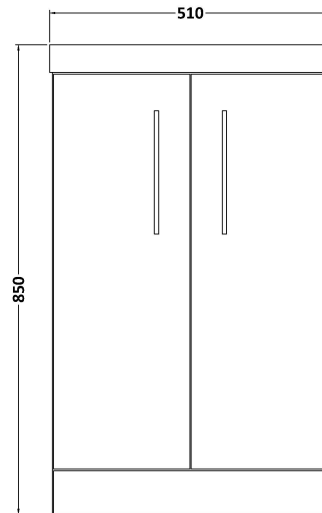

Sales Code: ARN1701D

Description: 500 Fs 2-Door Vanity & Basin 3

Packaging Details

Barcode: 5056462615943