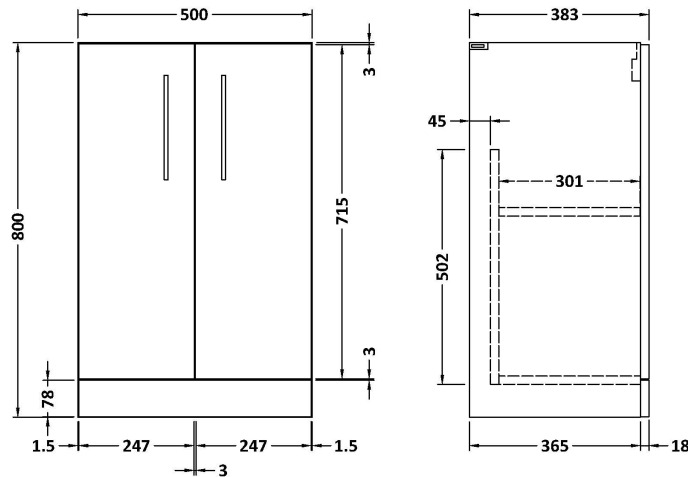

### Product Dimensions

Height (mm):	800
Width (mm):	500
Depth (mm):	383
Nett Weight (kg):	16.5

### Packaging Dimensions

Height (mm):	835
Width (mm):	520
Depth (mm):	375
Gross Weight (kg):	17

### Product Dimensions

Height (mm):	170
Width (mm):	510
Depth (mm):	395
Nett Weight (kg):	9.5

### Packaging Dimensions

Height (mm):	190
Width (mm):	530
Depth (mm):	415
Gross Weight (kg):	10