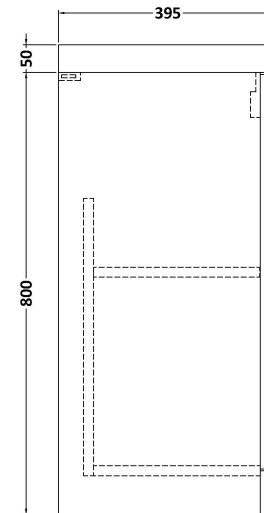

Sales Code: ARN1701D

Description: 500 Fs 2-Door Vanity & Basin 3

Packaging Details

Barcode: 5056462615943