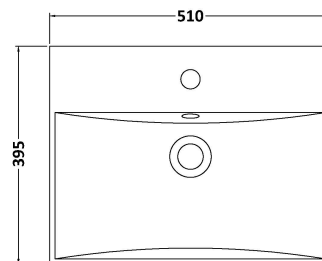

Sales Code: ARN1701D

Description: 500 Fs 2-Door Vanity & Basin 3

Packaging Details

Barcode: 5056462615943