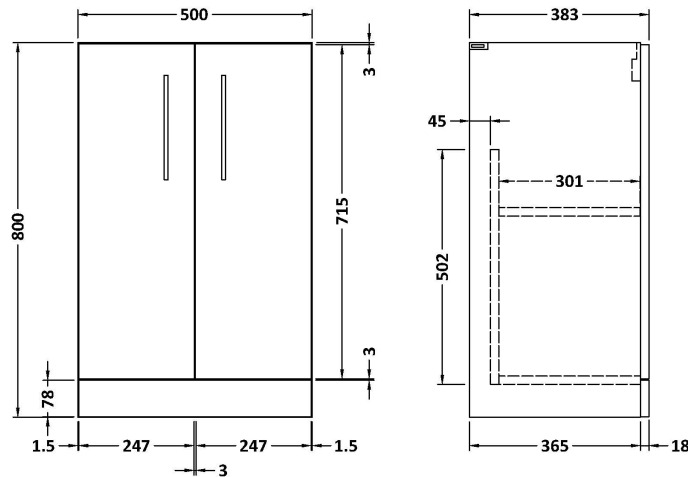

### Product Dimensions

Height (mm):	800
Width (mm):	500
Depth (mm):	383
Nett Weight (kg):	16.5

### Packaging Dimensions

Height (mm):	835
Width (mm):	520
Depth (mm):	375
Gross Weight (kg):	17

### Product Dimensions

Height (mm):	160
Width (mm):	510
Depth (mm):	440
Nett Weight (kg):	9

### Packaging Dimensions

Height (mm):	190
Width (mm):	530
Depth (mm):	415
Gross Weight (kg):	9.5