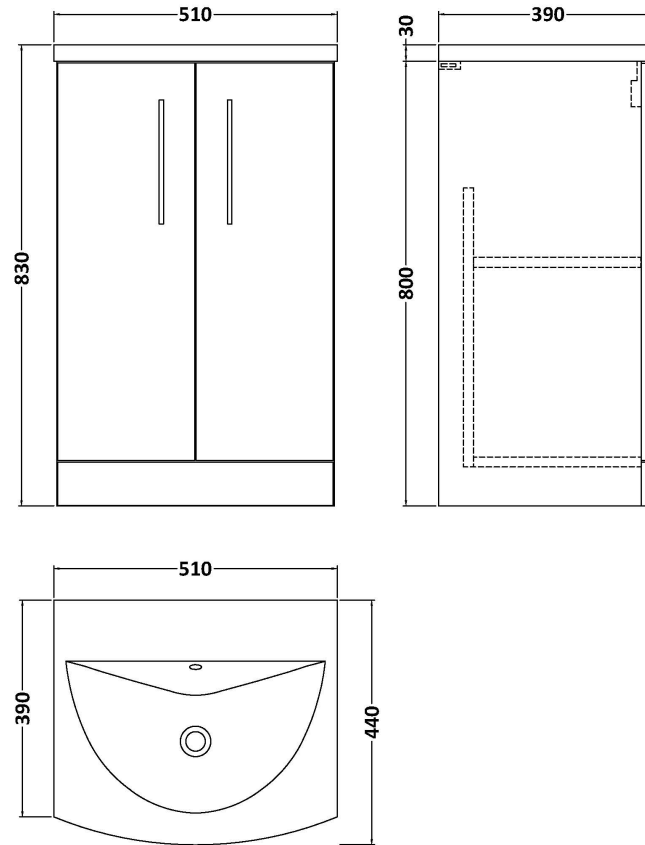

Sales Code: ARN1701G

Description: 500 Fs 2-Door Vanity & Basin 4

Packaging Details

Barcode: 5056462680354