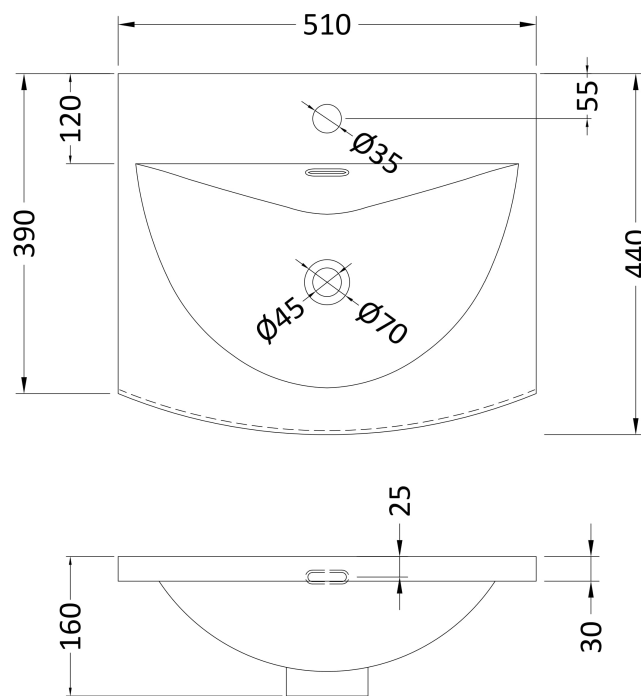

### Product Dimensions

Height (mm):	800
Width (mm):	500
Depth (mm):	383
Nett Weight (kg):	16.5

### Packaging Dimensions

Height (mm):	835
Width (mm):	520
Depth (mm):	375
Gross Weight (kg):	17

### Outer Box Dimensions (If Applicable)

Height (mm):	
Width (mm):	
Depth (mm):	
Gross Weight (kg):	
Barcode:	505646261181

### Product Dimensions

Height (mm):	160
Width (mm):	510
Depth (mm):	440
Nett Weight (kg):	9