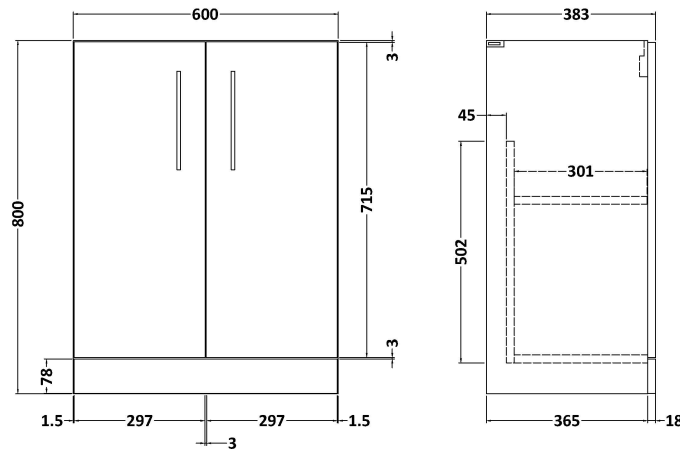

Sales Code: ARN1703A

Description: 600 Fs 2-Door Vanity & Basin 1

Packaging Details

Barcode: 5056462615035

Sales Code: NVF1703

Description: 600 Fs 2-Door Unit (365 Deep)

Product Dimensions

Height (mm):	800
Width (mm):	600
Depth (mm):	383
Nett Weight (kg):	17

Packaging Dimensions

Height (mm):	835
Width (mm):	620
Depth (mm):	375
Gross Weight (kg):	17.5

Packaging Data

Box Colour:	Brown Cardboard Box
Box Qty:	1
Label Size:	100 x 50
Label Colour:	White Label
Label Qty:	2

Outer Box Dimensions (If Applicable)

Height (mm):	
Width (mm):	
Depth (mm):	
Gross Weight (kg):	
Barcode:	5056462611228

Product Details

Country of Origin:	United Kingdom
Fitting Instruction:	No
CE & UKCA:	N/A
FSC Certified Materials:	Yes
Colour:	Electric Blue
Construction Method:	Cam & Wood Dowel
Construction Type:	Rigid
Cabinet Finish:	MFC Smooth Matt
Fascia Finish:	MFC Smooth Matt
Cabinet Thickness (mm):	18
Fascia Thickness (mm):	18
Drawer Included:	No
Drawer Type:	Not Applicable
No of Shelves:	1
Hinge Type:	95 Degree Clip-On Soft Close
Hinge Included:	Yes, Supplied
Adjustable Legs:	No, Not Required
Fixings Included:	Yes
Handle Style:	Contemporary
Waste Shroud:	No
Handle Included:	Yes, Supplied
Handle Type:	D-Shape

Sales Code: NVM013

Description: 600 Mid-Edged Basin 1 Th

Product Dimensions

Height (mm):	180
Width (mm):	610
Depth (mm):	390
Nett Weight (kg):	11

Packaging Dimensions

Height (mm):	200
Width (mm):	410
Depth (mm):	630
Gross Weight (kg):	11