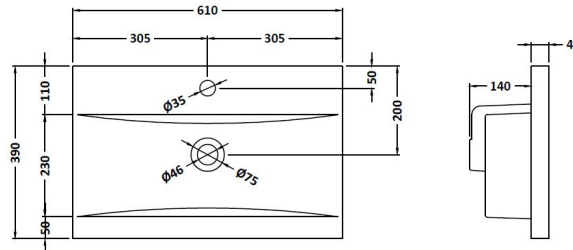

Packaging Dimensions

Height (mm):	835
Width (mm):	620
Depth (mm):	375
Gross Weight (kg):	17.5

Packaging Data

Box Colour:	Brown Cardboard Box
Box Qty:	1
Label Size:	100 x 50
Label Colour:	White Label
Label Qty:	2

Outer Box Dimensions (If Applicable)

Height (mm):	
Width (mm):	
Depth (mm):	
Gross Weight (kg):	
Barcode:	5056462611228

Product Details

Country of Origin:	United Kingdom
Fitting Instruction:	No
CE & UKCA:	N/A
FSC Certified Materials:	Yes
Colour:	Electric Blue
Construction Method:	Cam & Wood Dowel
Construction Type:	Rigid
Cabinet Finish:	MFC Smooth Matt
Fascia Finish:	MFC Smooth Matt
Cabinet Thickness (mm):	18
Fascia Thickness (mm):	18
Drawer Included:	No
Drawer Type:	Not Applicable
No of Shelves:	1
Hinge Type:	95 Degree Clip-On Soft Close
Hinge Included:	Yes, Supplied
Adjustable Legs:	No, Not Required
Fixings Included:	Yes
Handle Style:	Contemporary
Waste Shroud:	No
Handle Included:	Yes, Supplied
Handle Type:	D-Shape

Sales Code: NVM013

Description: 600 Mid-Edged Basin 1 Th

Product Dimensions

Height (mm):	180
Width (mm):	610
Depth (mm):	390
Nett Weight (kg):	11

Packaging Dimensions

Height (mm):	200
Width (mm):	410
Depth (mm):	630
Gross Weight (kg):	11

Packaging Data

Box Colour:	Brown Cardboard Box - Printed
Box Qty:	1
Label Size:	100 x 50
Label Colour:	White Label
Label Qty:	2

Outer Box Dimensions (If Applicable)

Height (mm):	
Width (mm):	
Depth (mm):	
Gross Weight (kg):	
Barcode:	5055369043415