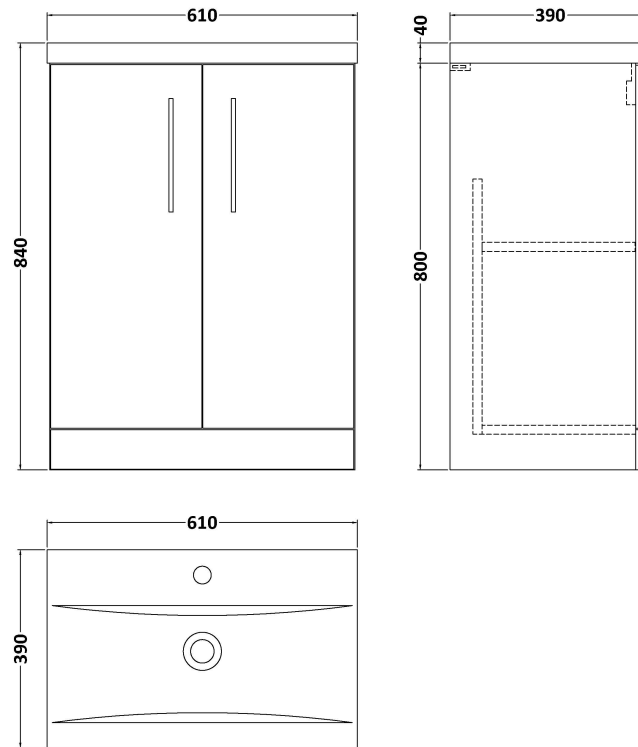

Sales Code: ARN1703A

Description: 600 Fs 2-Door Vanity & Basin 1

Packaging Details

Barcode: 5056462615035

Sales Code: NVF1703

Description: 600 Fs 2-Door Unit (365 Deep)

Product Dimensions

Height (mm):	800
Width (mm):	600
Depth (mm):	383
Nett Weight (kg):	17

Packaging Dimensions

Height (mm):	835
Width (mm):	620
Depth (mm):	375
Gross Weight (kg):	17.5

Packaging Data

Box Colour:	Brown Cardboard Box
Box Qty:	1
Label Size:	100 x 50
Label Colour:	White Label
Label Qty:	2

Sales Code: NVM013

Description: 600 Mid-Edged Basin 1 Th

Product Dimensions

Height (mm):	180
Width (mm):	610
Depth (mm):	390
Nett Weight (kg):	11

Packaging Dimensions

Height (mm):	200
Width (mm):	410
Depth (mm):	630
Gross Weight (kg):	11

Packaging Data

Box Colour:	Brown Cardboard Box - Printed
Box Qty:	1
Label Size:	100 x 50
Label Colour:	White Label
Label Qty:	2

Outer Box Dimensions (If Applicable)

Height (mm):	
Width (mm):	
Depth (mm):	
Gross Weight (kg):	
Barcode:	5055369043415