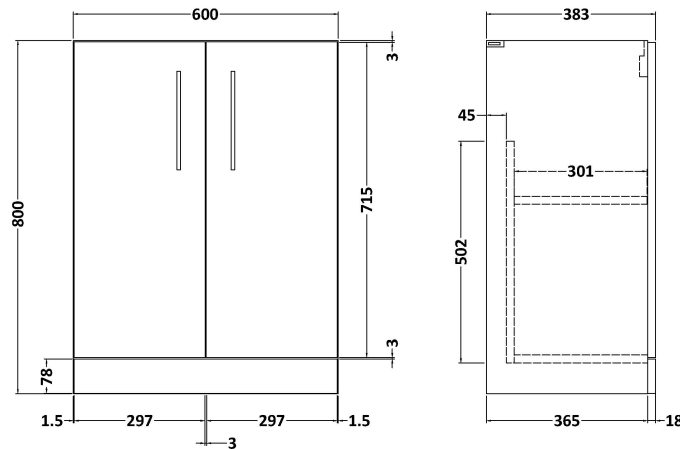

Sales Code: ARN1703F

Description: 1200 Fs 4-Door Vanity & Double Basin

Packaging Details

Barcode: 5056462669625

Sales Code: NVF1703

Description: 600 Fs 2-Door Unit (365 Deep)

Product Dimensions

Height (mm):	800
Width (mm):	600
Depth (mm):	383
Nett Weight (kg):	17

Packaging Dimensions

Height (mm):	835
Width (mm):	620
Depth (mm):	375
Gross Weight (kg):	17.5

Packaging Data

Box Colour:	Brown Cardboard Box
Box Qty:	1
Label Size:	100 x 50
Label Colour:	White Label
Label Qty:	2

Outer Box Dimensions (If Applicable)

Height (mm):	
Width (mm):	
Depth (mm):	
Gross Weight (kg):	
Barcode:	5056462611228

Product Details

Country of Origin:	United Kingdom
Fitting Instruction:	No
CE Certification:	N/A
FSC Certified Materials:	Yes
Colour:	Electric Blue
Construction Method:	Cam & Wood Dowel
Construction Type:	Rigid
Cabinet Finish:	MFC Smooth Matt
Fascia Finish:	MFC Smooth Matt
Cabinet Thickness (mm):	18
Fascia Thickness (mm):	18
Drawer Included:	No
Drawer Type:	Not Applicable
No of Shelves:	1
Hinge Type:	95 Degree Clip-On Soft Close
Hinge Included:	Yes, Supplied
Adjustable Legs:	No, Not Required
Fixings Included:	Yes
Handle Style:	Contemporary
Waste Shroud:	No
Handle Included:	Yes, Supplied
Handle Type:	D-Shape

Sales Code: CBM424

Description: Double Ceramic Basin 1208X392

Product Dimensions

Height (mm):	390
Width (mm):	1205
Depth (mm):	175
Nett Weight (kg):	27

Packaging Dimensions

Height (mm):	205
Width (mm):	1270
Depth (mm):	510
Gross Weight (kg):	27