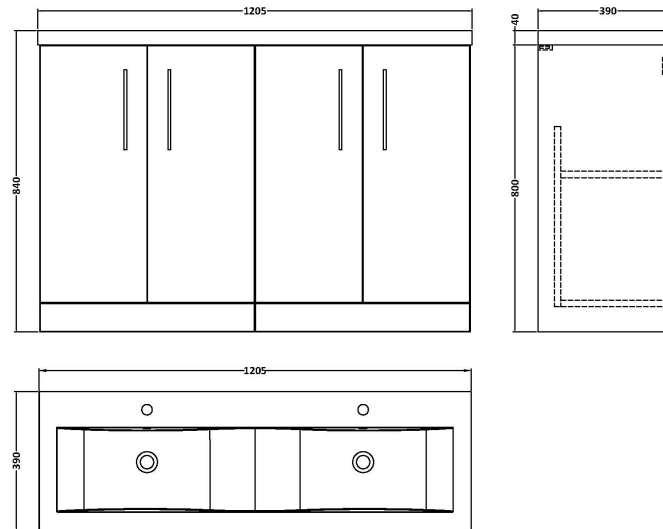

Sales Code: ARN1703F

Description: 1200 Fs 4-Door Vanity & Double Basin

Packaging Details

Barcode: 5056462669625

Sales Code: NVF1703

Description: 600 Fs 2-Door Unit (365 Deep)

Product Dimensions

Height (mm):	800
Width (mm):	600
Depth (mm):	383
Nett Weight (kg):	17

Packaging Dimensions

Height (mm):	835
Width (mm):	620
Depth (mm):	375
Gross Weight (kg):	17.5

Packaging Data

Box Colour:	Brown Cardboard Box
Box Qty:	1
Label Size:	100 x 50
Label Colour:	White Label
Label Qty:	2

Outer Box Dimensions (If Applicable)

Height (mm):	
Width (mm):	
Depth (mm):	
Gross Weight (kg):	
Barcode:	5056462611228

Product Details

Country of Origin:	United Kingdom
Fitting Instruction:	No
CE Certification:	N/A
FSC Certified Materials:	Yes
Colour:	Electric Blue
Construction Method:	Cam & Wood Dowel
Construction Type:	Rigid
Cabinet Finish:	MFC Smooth Matt
Fascia Finish:	MFC Smooth Matt
Cabinet Thickness (mm):	18
Fascia Thickness (mm):	18
Drawer Included:	No
Drawer Type:	Not Applicable
No of Shelves:	1
Hinge Type:	95 Degree Clip-On Soft Close
Hinge Included:	Yes, Supplied
Adjustable Legs:	No, Not Required
Fixings Included:	Yes
Handle Style:	Contemporary
Waste Shroud:	No
Handle Included:	Yes, Supplied
Handle Type:	D-Shape

Sales Code: CBM424

Description: Double Ceramic Basin 1208X392

Product Dimensions

Height (mm):	390
Width (mm):	1205
Depth (mm):	175
Nett Weight (kg):	27

Packaging Dimensions

Height (mm):	205
Width (mm):	1270
Depth (mm):	510
Gross Weight (kg):	27