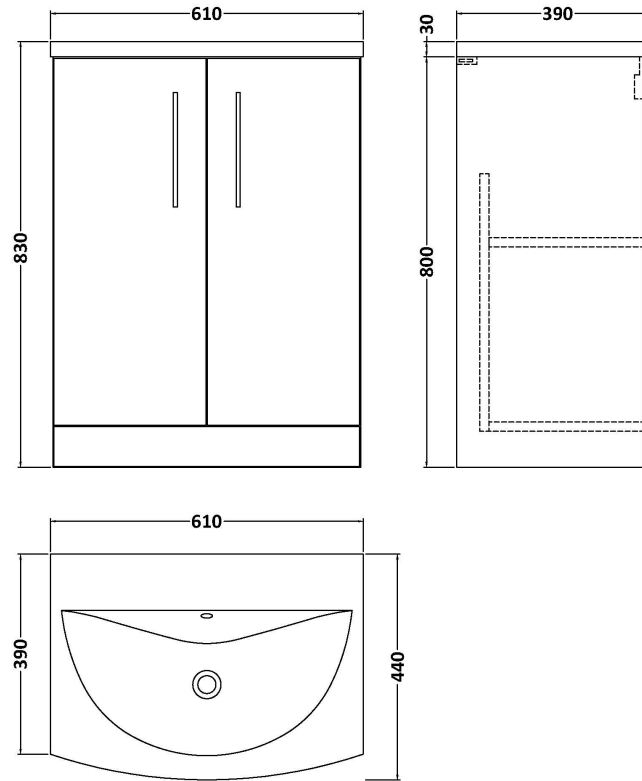

Sales Code: ARN1703G

Description: 600 Fs 2-Door Vanity & Basin 4

Packaging Details

Barcode: 5056462680422