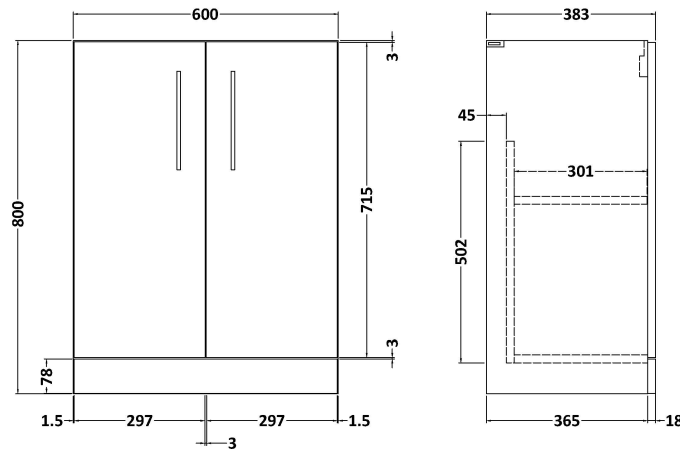

### Product Dimensions

Height (mm):	800
Width (mm):	600
Depth (mm):	383
Nett Weight (kg):	17

### Packaging Dimensions

Height (mm):	835
Width (mm):	620
Depth (mm):	375
Gross Weight (kg):	17.5

### Product Dimensions

Height (mm):	160
Width (mm):	610
Depth (mm):	440
Nett Weight (kg):	11

### Packaging Dimensions

Height (mm):	190
Width (mm):	630
Depth (mm):	415
Gross Weight (kg):	11.5