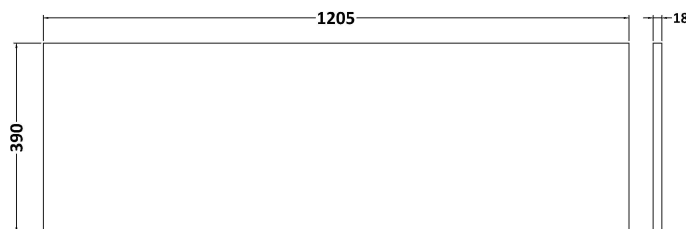

Packaging Dimensions

Height (mm):	835
Width (mm):	620
Depth (mm):	375
Gross Weight (kg):	17.5

Packaging Data

Box Colour:	Brown Cardboard Box
Box Qty:	1
Label Size:	100 x 50
Label Colour:	White Label
Label Qty:	2

Outer Box Dimensions (If Applicable)

Height (mm):	
Width (mm):	
Depth (mm):	
Gross Weight (kg):	
Barcode:	5056462611228

Product Details

Country of Origin:	United Kingdom
Fitting Instruction:	No
CE Certification:	N/A
FSC Certified Materials:	Yes
Colour:	Electric Blue
Construction Method:	Cam & Wood Dowel
Construction Type:	Rigid
Cabinet Finish:	MFC Smooth Matt
Fascia Finish:	MFC Smooth Matt
Cabinet Thickness (mm):	18
Fascia Thickness (mm):	18
Drawer Included:	No
Drawer Type:	Not Applicable
No of Shelves:	1
Hinge Type:	95 Degree Clip-On Soft Close
Hinge Included:	Yes, Supplied
Adjustable Legs:	No, Not Required
Fixings Included:	Yes
Handle Style:	Contemporary
Waste Shroud:	No
Handle Included:	Yes, Supplied
Handle Type:	D-Shape

Sales Code: MWD1720

Description: 1200 Worktop (1205X390x18mm)

Product Dimensions

Height (mm):	18
Width (mm):	1205
Depth (mm):	390
Nett Weight (kg):	5

Packaging Dimensions

Height (mm):	25
Width (mm):	1225
Depth (mm):	410
Gross Weight (kg):	5

Packaging Data

Box Colour:	Brown Cardboard Box - Printed
Box Qty:	1
Label Size:	100 x 50
Label Colour:	Not Applicable
Label Qty:	0

Outer Box Dimensions (If Applicable)

Height (mm):	
Width (mm):	
Depth (mm):	
Gross Weight (kg):	
Barcode:	5056462657585