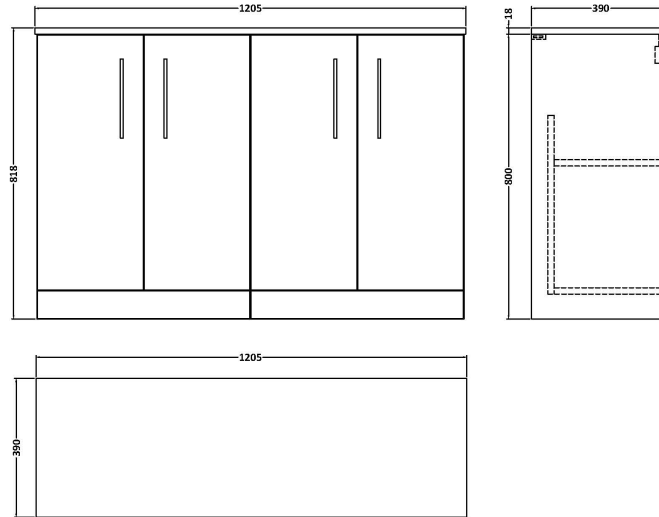

Sales Code: ARN1703W2

Description: 1200 Fs 4-Door Vanity & Worktop

Packaging Details

Barcode: 5056462669649

Sales Code: NVF1703

Description: 600 Fs 2-Door Unit (365 Deep)

Product Dimensions

Height (mm):	800
Width (mm):	600
Depth (mm):	383
Nett Weight (kg):	17

Packaging Dimensions

Height (mm):	835
Width (mm):	620
Depth (mm):	375
Gross Weight (kg):	17.5

Packaging Data

Box Colour:	Brown Cardboard Box
Box Qty:	1
Label Size:	100 x 50
Label Colour:	White Label
Label Qty:	2

Outer Box Dimensions (If Applicable)

Height (mm):	
Width (mm):	
Depth (mm):	
Gross Weight (kg):	
Barcode:	5056462611228

Product Details

Country of Origin:	United Kingdom
Fitting Instruction:	No
CE Certification:	N/A
FSC Certified Materials:	Yes
Colour:	Electric Blue
Construction Method:	Cam & Wood Dowel
Construction Type:	Rigid
Cabinet Finish:	MFC Smooth Matt
Fascia Finish:	MFC Smooth Matt
Cabinet Thickness (mm):	18
Fascia Thickness (mm):	18
Drawer Included:	No
Drawer Type:	Not Applicable
No of Shelves:	1
Hinge Type:	95 Degree Clip-On Soft Close
Hinge Included:	Yes, Supplied
Adjustable Legs:	No, Not Required
Fixings Included:	Yes
Handle Style:	Contemporary
Waste Shroud:	No
Handle Included:	Yes, Supplied
Handle Type:	D-Shape

Sales Code: MWD1720

Description: 1200 Worktop (1205X390x18mm)

Product Dimensions

Height (mm):	18
Width (mm):	1205
Depth (mm):	390
Nett Weight (kg):	5

Packaging Dimensions

Height (mm):	25
Width (mm):	1225
Depth (mm):	410
Gross Weight (kg):	5