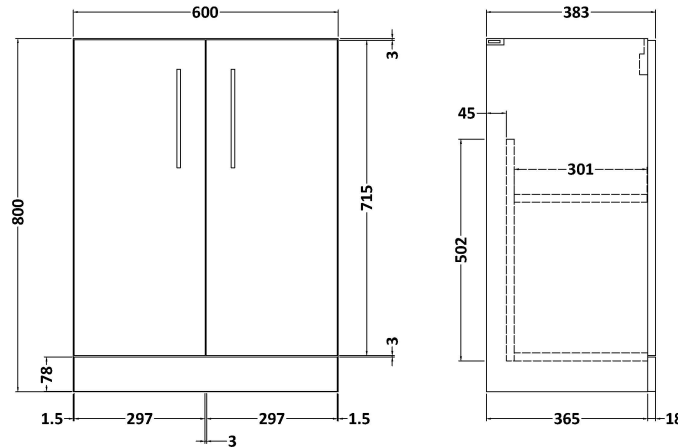

Sales Code: ARN1703W2

Description: 1200 Fs 4-Door Vanity & Worktop

Packaging Details

Barcode: 5056462669649

Sales Code: NVF1703

Description: 600 Fs 2-Door Unit (365 Deep)

Product Dimensions

Height (mm):	800
Width (mm):	600
Depth (mm):	383
Nett Weight (kg):	17

Packaging Dimensions

Height (mm):	835
Width (mm):	620
Depth (mm):	375
Gross Weight (kg):	17.5

Packaging Data

Box Colour:	Brown Cardboard Box
Box Qty:	1
Label Size:	100 x 50
Label Colour:	White Label
Label Qty:	2

Outer Box Dimensions (If Applicable)

Height (mm):	
Width (mm):	
Depth (mm):	
Gross Weight (kg):	
Barcode:	5056462611228

Product Details

Country of Origin:	United Kingdom
Fitting Instruction:	No
CE Certification:	N/A
FSC Certified Materials:	Yes
Colour:	Electric Blue
Construction Method:	Cam & Wood Dowel
Construction Type:	Rigid
Cabinet Finish:	MFC Smooth Matt
Fascia Finish:	MFC Smooth Matt
Cabinet Thickness (mm):	18
Fascia Thickness (mm):	18
Drawer Included:	No
Drawer Type:	Not Applicable
No of Shelves:	1
Hinge Type:	95 Degree Clip-On Soft Close
Hinge Included:	Yes, Supplied
Adjustable Legs:	No, Not Required
Fixings Included:	Yes
Handle Style:	Contemporary
Waste Shroud:	No
Handle Included:	Yes, Supplied
Handle Type:	D-Shape

Sales Code: MWD1720

Description: 1200 Worktop (1205X390x18mm)

Product Dimensions

Height (mm):	18
Width (mm):	1205
Depth (mm):	390
Nett Weight (kg):	5

Packaging Dimensions

Height (mm):	25
Width (mm):	1225
Depth (mm):	410
Gross Weight (kg):	5