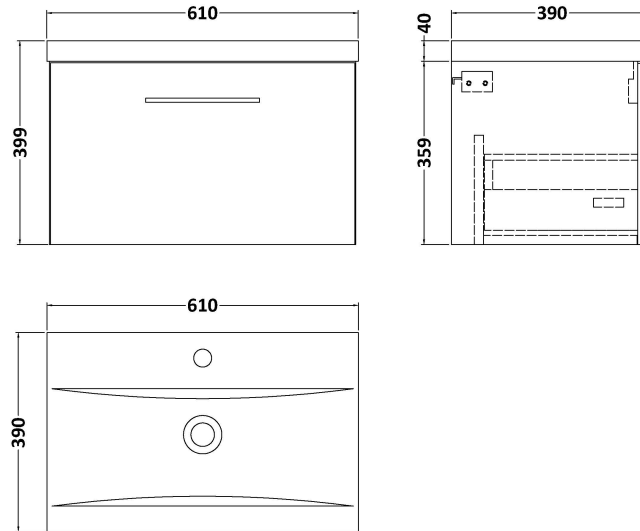

Sales Code: ARN1722A

Description: 600 Wh 1-Drawer Vanity & Basin 1

Packaging Details

Barcode: 5056462667706

Sales Code: NVF1722

Description: 600 Single Drawer Unit (365 Deep)

Product Dimensions

Height (mm):	359
Width (mm):	600
Depth (mm):	383
Nett Weight (kg):	13

Packaging Dimensions

Height (mm):	391
Width (mm):	632
Depth (mm):	391
Gross Weight (kg):	13.5

Packaging Data

Box Colour:	Brown Cardboard Box
Box Qty:	1
Label Size:	100 x 50
Label Colour:	White Label
Label Qty:	2

Sales Code: NVM013

Description: 600 Mid-Edged Basin 1 Th

Product Dimensions

Height (mm):	180
Width (mm):	610
Depth (mm):	390
Nett Weight (kg):	11

Packaging Dimensions

Height (mm):	200
Width (mm):	410
Depth (mm):	630
Gross Weight (kg):	11

Packaging Data

Box Colour:	Brown Cardboard Box - Printed
Box Qty:	1
Label Size:	100 x 50
Label Colour:	White Label
Label Qty:	2

Outer Box Dimensions (If Applicable)

Height (mm):	
Width (mm):	
Depth (mm):	
Gross Weight (kg):	
Barcode:	5055369043415