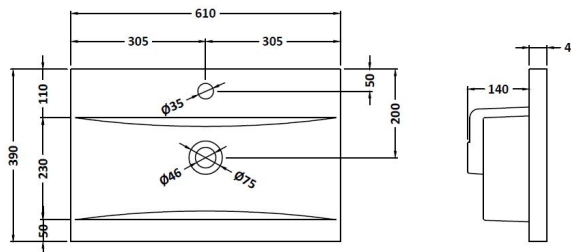

Packaging Dimensions

Height (mm):	391
Width (mm):	632
Depth (mm):	391
Gross Weight (kg):	13.5

Packaging Data

Box Colour:	Brown Cardboard Box
Box Qty:	1
Label Size:	100 x 50
Label Colour:	White Label
Label Qty:	2

Outer Box Dimensions (If Applicable)

Height (mm):	
Width (mm):	
Depth (mm):	
Gross Weight (kg):	
Barcode:	5056462660844

Product Details

Country of Origin:	United Kingdom
Fitting Instruction:	No
CE & UKCA:	N/A
FSC Certified Materials:	Yes
Colour:	Electric Blue
Construction Method:	Cam & Wood Dowel
Construction Type:	Rigid
Cabinet Finish:	MFC Smooth Matt
Fascia Finish:	MFC Smooth Matt
Cabinet Thickness (mm):	18
Fascia Thickness (mm):	18
Drawer Included:	Yes
Drawer Type:	80mm High Metal S/C Inc Galler
No of Shelves:	0
Hinge Type:	Not Applicable
Hinge Included:	Not Applicable
Adjustable Legs:	No, Not Required
Fixings Included:	Yes
Handle Style:	Contemporary
Waste Shroud:	Yes
Handle Included:	Yes, Supplied
Handle Type:	D-Shape

Sales Code: NVM013

Description: 600 Mid-Edged Basin 1 Th

Product Dimensions

Height (mm):	180
Width (mm):	610
Depth (mm):	390
Nett Weight (kg):	11

Packaging Dimensions

Height (mm):	200
Width (mm):	410
Depth (mm):	630
Gross Weight (kg):	11

Packaging Data

Box Colour:	Brown Cardboard Box - Printed
Box Qty:	1
Label Size:	100 x 50
Label Colour:	White Label
Label Qty:	2

Outer Box Dimensions (If Applicable)

Height (mm):	
Width (mm):	
Depth (mm):	
Gross Weight (kg):	
Barcode:	5055369043415