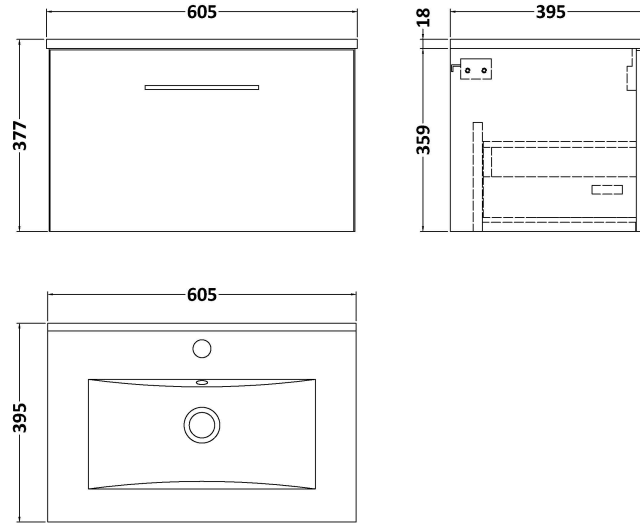

Sales Code: ARN1722B

Description: 600 Wh 1-Drawer Vanity & Basin 2

Packaging Details

Barcode: 5056462667713

Sales Code: NVF1722

Description: 600 Single Drawer Unit (365 Deep)

Product Dimensions

Height (mm):	359
Width (mm):	600
Depth (mm):	383
Nett Weight (kg):	13

Packaging Dimensions

Height (mm):	391
Width (mm):	632
Depth (mm):	391
Gross Weight (kg):	13.5

Packaging Data

Box Colour:	Brown Cardboard Box
Box Qty:	1
Label Size:	100 x 50
Label Colour:	White Label
Label Qty:	2

Outer Box Dimensions (If Applicable)

Height (mm):	
Width (mm):	
Depth (mm):	
Gross Weight (kg):	
Barcode:	5056462660844

Product Details

Country of Origin:	United Kingdom
Fitting Instruction:	No
CE & UKCA:	N/A
FSC Certified Materials:	Yes
Colour:	Electric Blue
Construction Method:	Cam & Wood Dowel
Construction Type:	Rigid
Cabinet Finish:	MFC Smooth Matt
Fascia Finish:	MFC Smooth Matt
Cabinet Thickness (mm):	18
Fascia Thickness (mm):	18
Drawer Included:	Yes
Drawer Type:	80mm High Metal S/C Inc Galler
No of Shelves:	0
Hinge Type:	Not Applicable
Hinge Included:	Not Applicable
Adjustable Legs:	No, Not Required
Fixings Included:	Yes
Handle Style:	Contemporary
Waste Shroud:	Yes
Handle Included:	Yes, Supplied
Handle Type:	D-Shape

Sales Code: NVM003

Description: Minimalist Basin 600mm

Product Dimensions

Height (mm):	170
Width (mm):	600
Depth (mm):	390
Nett Weight (kg):	10.76

Packaging Dimensions

Height (mm):	200
Width (mm):	400
Depth (mm):	620
Gross Weight (kg):	10.76