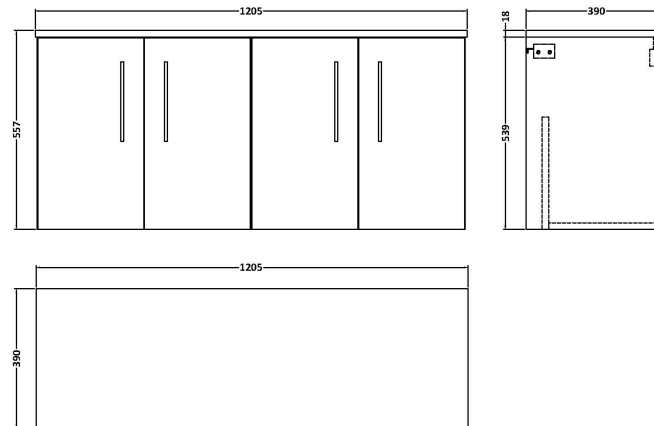

Sales Code: ARN1723W2

Description: 1200 Wh 4-Door Vanity & Worktop

Packaging Details

Barcode: 5056462670270

Sales Code: NVF1723

Description: 600 Wh 2-Door Unit (365 Deep)

Product Dimensions

Height (mm):	539
Width (mm):	600
Depth (mm):	383
Nett Weight (kg):	14.2

Packaging Dimensions

Height (mm):	560
Width (mm):	620
Depth (mm):	405
Gross Weight (kg):	14.7

Packaging Data

Box Colour:	Brown Cardboard Box
Box Qty:	1
Label Size:	100 x 50
Label Colour:	White Label
Label Qty:	2

Outer Box Dimensions (If Applicable)

Height (mm):	
Width (mm):	
Depth (mm):	
Gross Weight (kg):	
Barcode:	5056462611402

Product Details

Country of Origin:	United Kingdom
Fitting Instruction:	No
CE & UKCA:	N/A
FSC Certified Materials:	Yes
Colour:	Electric Blue
Construction Method:	Cam & Wood Dowel
Construction Type:	Rigid
Cabinet Finish:	MFC Smooth Matt
Fascia Finish:	MFC Smooth Matt
Cabinet Thickness (mm):	18
Fascia Thickness (mm):	18
Drawer Included:	No
Drawer Type:	Not Applicable
No of Shelves:	0
Hinge Type:	95 Degree Clip-On Soft Close
Hinge Included:	Yes, Supplied
Adjustable Legs:	No, Not Required
Fixings Included:	Yes
Handle Style:	Contemporary
Waste Shroud:	No
Handle Included:	Yes, Supplied
Handle Type:	D-Shape

Sales Code: MWD1720

Description: 1200 Worktop (1205X390x18mm)

Product Dimensions

Height (mm):	18
Width (mm):	1205
Depth (mm):	390
Nett Weight (kg):	5

Packaging Dimensions

Height (mm):	25
Width (mm):	1225
Depth (mm):	410
Gross Weight (kg):	5