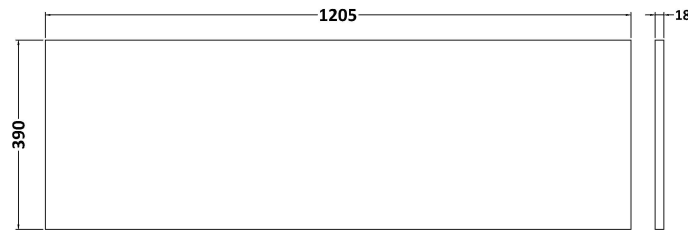

Sales Code: ARN1723W2

Description: 1200 Wh 4-Door Vanity & Worktop

Packaging Details

Barcode: 5056462670270

Sales Code: NVF1723

Description: 600 Wh 2-Door Unit (365 Deep)

Product Dimensions

Height (mm):	539
Width (mm):	600
Depth (mm):	383
Nett Weight (kg):	14.2

Packaging Dimensions

Height (mm):	560
Width (mm):	620
Depth (mm):	405
Gross Weight (kg):	14.7

Packaging Data

Box Colour:	Brown Cardboard Box
Box Qty:	1
Label Size:	100 x 50
Label Colour:	White Label
Label Qty:	2

Sales Code: MWD1720

Description: 1200 Worktop (1205X390x18mm)

Product Dimensions

Height (mm):	18
Width (mm):	1205
Depth (mm):	390
Nett Weight (kg):	5

Packaging Dimensions

Height (mm):	25
Width (mm):	1225
Depth (mm):	410
Gross Weight (kg):	5

Packaging Data

Box Colour:	Brown Cardboard Box - Printed
Box Qty:	1
Label Size:	100 x 50
Label Colour:	Not Applicable
Label Qty:	0

Outer Box Dimensions (If Applicable)

Height (mm):	
Width (mm):	
Depth (mm):	
Gross Weight (kg):	
Barcode:	5056462657585