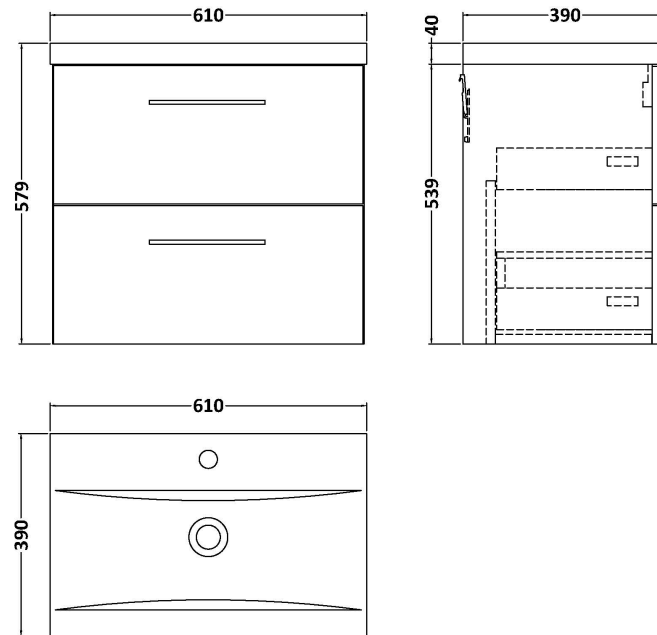

Sales Code: ARN1724A

Description: 600 Wh 2-Drawer Vanity & Basin 1

Packaging Details

Barcode: 5056462668543

Sales Code: NVF1724

Description: 600 Wh 2-Drawer Unit (365 Deep)

Product Dimensions

Height (mm):	539
Width (mm):	600
Depth (mm):	383
Nett Weight (kg):	21.5

Packaging Dimensions

Height (mm):	560
Width (mm):	620
Depth (mm):	405
Gross Weight (kg):	22

Packaging Data

Box Colour:	Brown Cardboard Box
Box Qty:	1
Label Size:	100 x 50
Label Colour:	White Label
Label Qty:	2

Sales Code: NVM013

Description: 600 Mid-Edged Basin 1 Th

Product Dimensions

Height (mm):	180
Width (mm):	610
Depth (mm):	390
Nett Weight (kg):	11

Packaging Dimensions

Height (mm):	200
Width (mm):	410
Depth (mm):	630
Gross Weight (kg):	11

Packaging Data

Box Colour:	Brown Cardboard Box - Printed
Box Qty:	1
Label Size:	100 x 50
Label Colour:	White Label
Label Qty:	2

Outer Box Dimensions (If Applicable)

Height (mm):	
Width (mm):	
Depth (mm):	
Gross Weight (kg):	
Barcode:	5055369043415