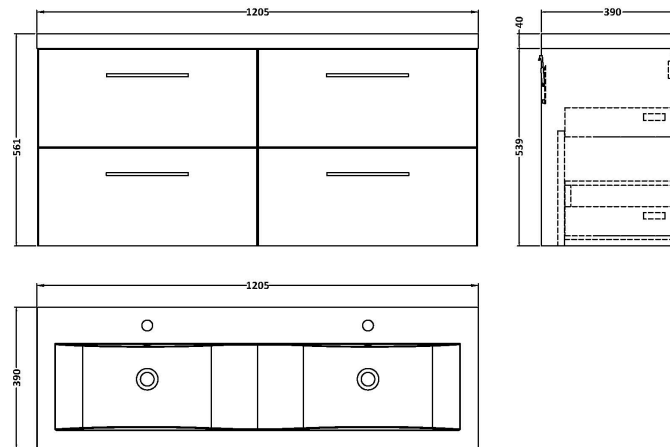

Sales Code: ARN1724F

Description: 1200 Wh 4-Drawer Vanity & Double Basin

Packaging Details

Barcode: 5056462670461

Sales Code: NVF1724

Description: 600 Wh 2-Drawer Unit (365 Deep)

Product Dimensions

Height (mm):	539
Width (mm):	600
Depth (mm):	383
Nett Weight (kg):	21.5

Packaging Dimensions

Height (mm):	560
Width (mm):	620
Depth (mm):	405
Gross Weight (kg):	22

Packaging Data

Box Colour:	Brown Cardboard Box
Box Qty:	1
Label Size:	100 x 50
Label Colour:	White Label
Label Qty:	2

Outer Box Dimensions (If Applicable)

Height (mm):	
Width (mm):	
Depth (mm):	
Gross Weight (kg):	
Barcode:	5056462658070

Product Details

Country of Origin:	United Kingdom
Fitting Instruction:	No
CE & UKCA:	N/A
FSC Certified Materials:	Yes
Colour:	Electric Blue
Construction Method:	Cam & Wood Dowel
Construction Type:	Rigid
Cabinet Finish:	MFC Smooth Matt
Fascia Finish:	MFC Smooth Matt
Cabinet Thickness (mm):	18
Fascia Thickness (mm):	18
Drawer Included:	Yes
Drawer Type:	80mm High Metal S/C Inc Galler
No of Shelves:	0
Hinge Type:	Not Applicable
Hinge Included:	Not Applicable
Adjustable Legs:	No, Not Required
Fixings Included:	Yes
Handle Style:	Contemporary
Waste Shroud:	Yes
Handle Included:	Yes, Supplied
Handle Type:	D-Shape

Sales Code: CBM424

Description: Double Ceramic Basin 1208X392

Product Dimensions

Height (mm):	390
Width (mm):	1205
Depth (mm):	175
Nett Weight (kg):	27

Packaging Dimensions

Height (mm):	205
Width (mm):	1270
Depth (mm):	510
Gross Weight (kg):	27