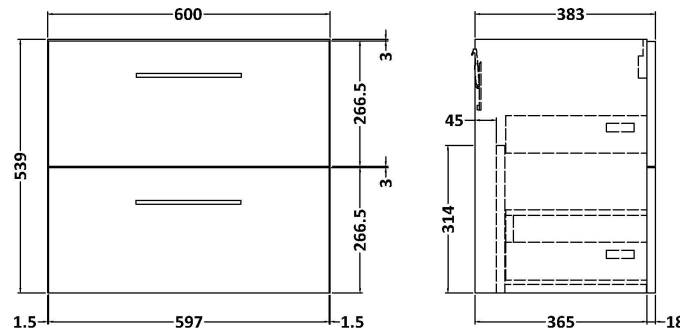

Sales Code: ARN1724G

Description: 600 Wh 2-Drawer Vanity & Basin 4

Packaging Details

Barcode: 5056462680910

Sales Code: NVF1724

Description: 600 Wh 2-Drawer Unit (365 Deep)

Product Dimensions

Height (mm):	539
Width (mm):	600
Depth (mm):	383
Nett Weight (kg):	21.5

Packaging Dimensions

Height (mm):	560
Width (mm):	620
Depth (mm):	405
Gross Weight (kg):	22

Packaging Data

Box Colour:	Brown Cardboard Box
Box Qty:	1
Label Size:	100 x 50
Label Colour:	White Label
Label Qty:	2

Sales Code: NVM043

Description: 600 Curved Basin 1Th

Product Dimensions

Height (mm):	160
Width (mm):	610
Depth (mm):	440
Nett Weight (kg):	11

Packaging Dimensions

Height (mm):	190
Width (mm):	630
Depth (mm):	415
Gross Weight (kg):	11.5

Packaging Data

Box Colour:	Brown Cardboard Box - Printed
Box Qty:	1
Label Size:	100 x 50
Label Colour:	White Label
Label Qty:	2

Outer Box Dimensions (If Applicable)

Height (mm):	
Width (mm):	
Depth (mm):	
Gross Weight (kg):	
Barcode:	5056462620961