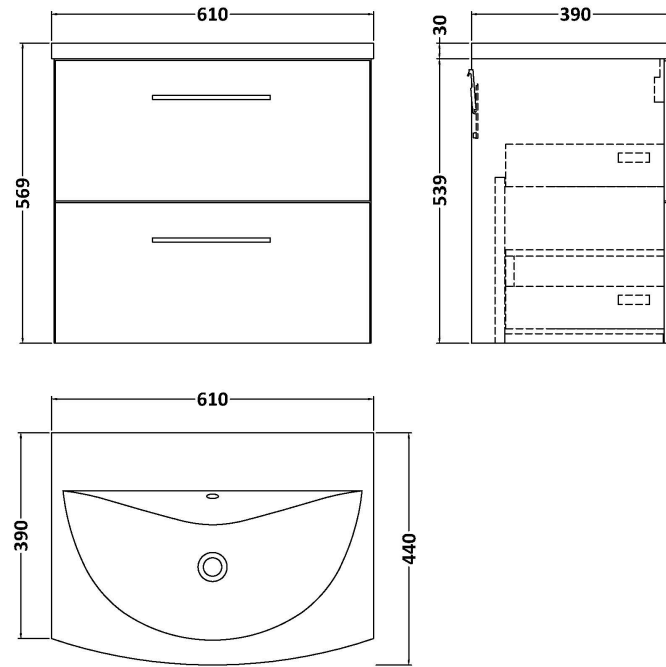

Sales Code: ARN1724G

Description: 600 Wh 2-Drawer Vanity & Basin 4

Packaging Details

Barcode: 5056462680910

Sales Code: NVF1724

Description: 600 Wh 2-Drawer Unit (365 Deep)

Product Dimensions

Height (mm):	539
Width (mm):	600
Depth (mm):	383
Nett Weight (kg):	21.5

Packaging Dimensions

Height (mm):	560
Width (mm):	620
Depth (mm):	405
Gross Weight (kg):	22

Packaging Data

Box Colour:	Brown Cardboard Box
Box Qty:	1
Label Size:	100 x 50
Label Colour:	White Label
Label Qty:	2

Sales Code: NVM043

Description: 600 Curved Basin 1Th

Product Dimensions

Height (mm):	160
Width (mm):	610
Depth (mm):	440
Nett Weight (kg):	11

Packaging Dimensions

Height (mm):	190
Width (mm):	630
Depth (mm):	415
Gross Weight (kg):	11.5

Packaging Data

Box Colour:	Brown Cardboard Box - Printed
Box Qty:	1
Label Size:	100 x 50
Label Colour:	White Label
Label Qty:	2

Outer Box Dimensions (If Applicable)

Height (mm):	
Width (mm):	
Depth (mm):	
Gross Weight (kg):	
Barcode:	5056462620961