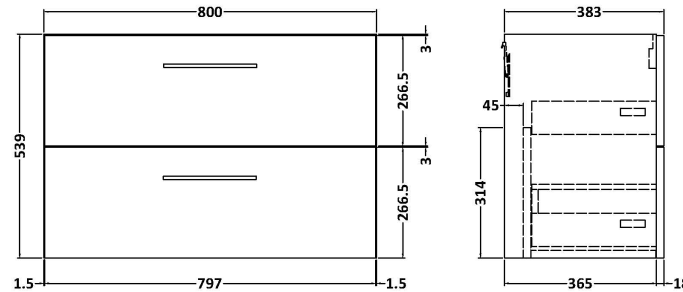

Sales Code: ARN1726W

Description: 800 Wh 2-Drawer Vanity & Worktop

Packaging Details

Barcode: 5056462669410

Sales Code: NVF1726

Description: 800 Wh 2-Drawer Unit (365 Deep)

Product Dimensions

Height (mm):	539
Width (mm):	800
Depth (mm):	383
Nett Weight (kg):	33.5

Packaging Dimensions

Height (mm):	560
Width (mm):	820
Depth (mm):	405
Gross Weight (kg):	34

Packaging Data

Box Colour:	Brown Cardboard Box
Box Qty:	1
Label Size:	100 x 50
Label Colour:	White Label
Label Qty:	2

Outer Box Dimensions (If Applicable)

Height (mm):	
Width (mm):	
Depth (mm):	
Gross Weight (kg):	
Barcode:	5056462658100

Product Details

Country of Origin:	China
Fitting Instruction:	No
CE & UKCA:	N/A
FSC Certified Materials:	Yes
Colour:	Electric Blue
Construction Method:	Cam & Wood Dowel
Construction Type:	Rigid
Cabinet Finish:	MFC Smooth Matt
Fascia Finish:	MFC Smooth Matt
Cabinet Thickness (mm):	18
Fascia Thickness (mm):	18
Drawer Included:	Yes
Drawer Type:	80mm High Metal S/C Inc Galler
No of Shelves:	0
Hinge Type:	Not Applicable
Hinge Included:	Not Applicable
Adjustable Legs:	No, Not Required
Fixings Included:	Yes
Handle Style:	Contemporary
Waste Shroud:	Yes
Handle Included:	Yes, Supplied
Handle Type:	D-Shape

Sales Code: MWD1780

Description: 800 Worktop (805X390x18mm)

Product Dimensions

Height (mm):	18
Width (mm):	805
Depth (mm):	390
Nett Weight (kg):	3.5

Packaging Dimensions

Height (mm):	25
Width (mm):	825
Depth (mm):	410
Gross Weight (kg):	3.5