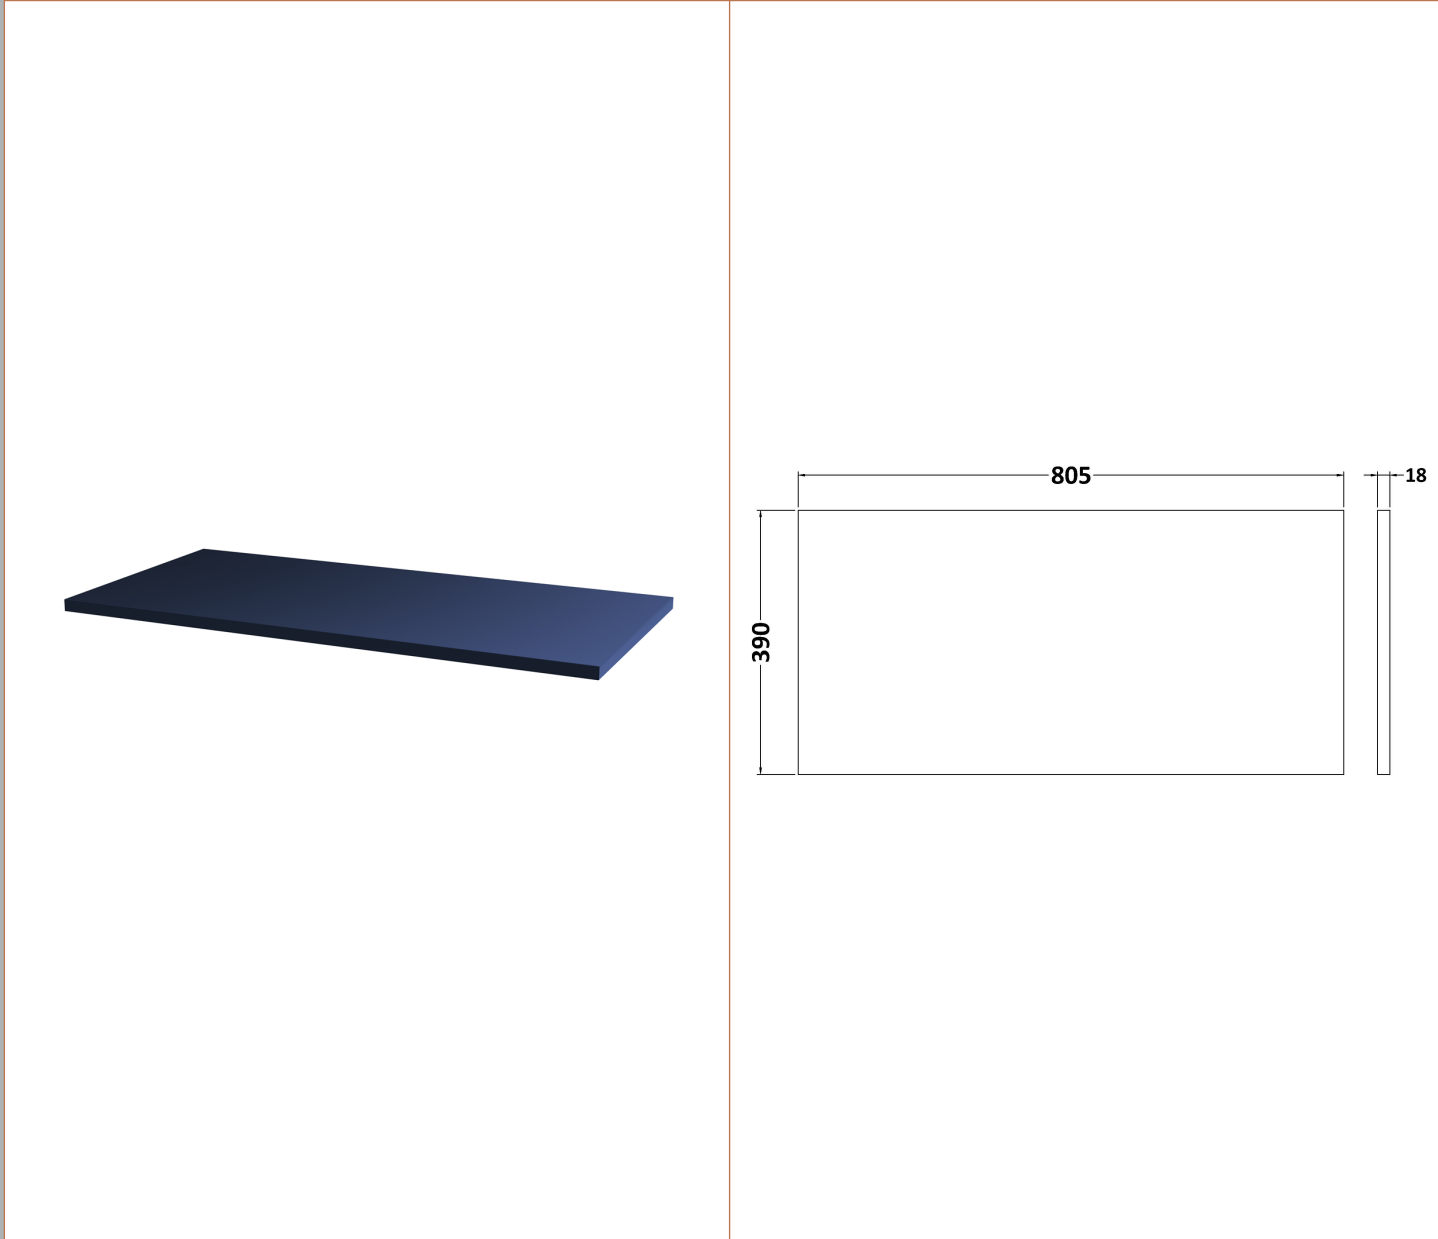

Sales Code: ARN1726W

Description: 800 Wh 2-Drawer Vanity & Worktop

Packaging Details

Barcode: 5056462669410

Sales Code: NVF1726

Description: 800 Wh 2-Drawer Unit (365 Deep)

Product Dimensions

Height (mm):	539
Width (mm):	800
Depth (mm):	383
Nett Weight (kg):	33.5

Packaging Dimensions

Height (mm):	560
Width (mm):	820
Depth (mm):	405
Gross Weight (kg):	34

Packaging Data

Box Colour:	Brown Cardboard Box
Box Qty:	1
Label Size:	100 x 50
Label Colour:	White Label
Label Qty:	2

Outer Box Dimensions (If Applicable)

Height (mm):	
Width (mm):	
Depth (mm):	
Gross Weight (kg):	
Barcode:	5056462658100

Product Details

Country of Origin:	China
Fitting Instruction:	No
CE & UKCA:	N/A
FSC Certified Materials:	Yes
Colour:	Electric Blue
Construction Method:	Cam & Wood Dowel
Construction Type:	Rigid
Cabinet Finish:	MFC Smooth Matt
Fascia Finish:	MFC Smooth Matt
Cabinet Thickness (mm):	18
Fascia Thickness (mm):	18
Drawer Included:	Yes
Drawer Type:	80mm High Metal S/C Inc Galler
No of Shelves:	0
Hinge Type:	Not Applicable
Hinge Included:	Not Applicable
Adjustable Legs:	No, Not Required
Fixings Included:	Yes
Handle Style:	Contemporary
Waste Shroud:	Yes
Handle Included:	Yes, Supplied
Handle Type:	D-Shape

Sales Code: MWD1780

Description: 800 Worktop (805X390x18mm)

Product Dimensions

Height (mm):	18
Width (mm):	805
Depth (mm):	390
Nett Weight (kg):	3.5

Packaging Dimensions

Height (mm):	25
Width (mm):	825
Depth (mm):	410
Gross Weight (kg):	3.5