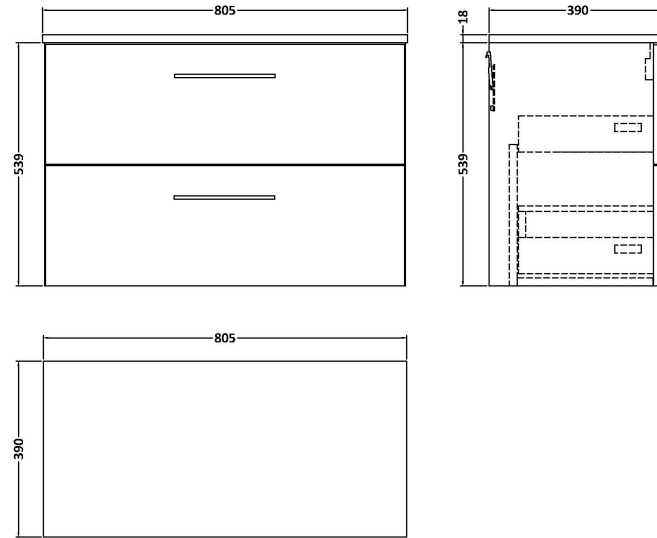

Sales Code: ARN1726W

Description: 800 Wh 2-Drawer Vanity & Worktop

Packaging Details

Barcode: 5056462669410

Sales Code: NVF1726

Description: 800 Wh 2-Drawer Unit (365 Deep)

Product Dimensions

Height (mm):	539
Width (mm):	800
Depth (mm):	383
Nett Weight (kg):	33.5

Packaging Dimensions

Height (mm):	560
Width (mm):	820
Depth (mm):	405
Gross Weight (kg):	34

Packaging Data

Box Colour:	Brown Cardboard Box
Box Qty:	1
Label Size:	100 x 50
Label Colour:	White Label
Label Qty:	2

Outer Box Dimensions (If Applicable)

Height (mm):	
Width (mm):	
Depth (mm):	
Gross Weight (kg):	
Barcode:	5056462658100

Product Details

Country of Origin:	China
Fitting Instruction:	No
CE & UKCA:	N/A
FSC Certified Materials:	Yes
Colour:	Electric Blue
Construction Method:	Cam & Wood Dowel
Construction Type:	Rigid
Cabinet Finish:	MFC Smooth Matt
Fascia Finish:	MFC Smooth Matt
Cabinet Thickness (mm):	18
Fascia Thickness (mm):	18
Drawer Included:	Yes
Drawer Type:	80mm High Metal S/C Inc Galler
No of Shelves:	0
Hinge Type:	Not Applicable
Hinge Included:	Not Applicable
Adjustable Legs:	No, Not Required
Fixings Included:	Yes
Handle Style:	Contemporary
Waste Shroud:	Yes
Handle Included:	Yes, Supplied
Handle Type:	D-Shape

Sales Code: MWD1780

Description: 800 Worktop (805X390x18mm)

Product Dimensions

Height (mm):	18
Width (mm):	805
Depth (mm):	390
Nett Weight (kg):	3.5

Packaging Dimensions

Height (mm):	25
Width (mm):	825
Depth (mm):	410
Gross Weight (kg):	3.5