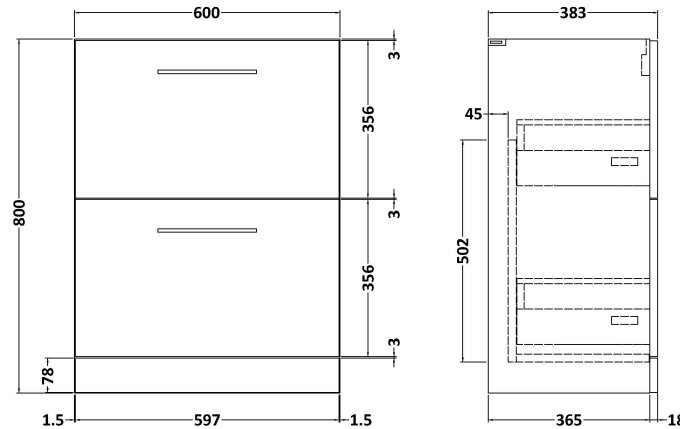

Sales Code: ARN1733C

Description: 1200 Fs 4-Drawer Vanity & Double Basin

Packaging Details

Barcode: 5056462669847

Sales Code: NVF1733

Description: 600 Fs 2-Drawer Unit (365 Deep)

Product Dimensions

Height (mm):	800
Width (mm):	600
Depth (mm):	383
Nett Weight (kg):	26

Packaging Dimensions

Height (mm):	835
Width (mm):	632
Depth (mm):	391
Gross Weight (kg):	26.5

Packaging Data

Box Colour:	Brown Cardboard Box
Box Qty:	1
Label Size:	100 x 50
Label Colour:	White Label
Label Qty:	2

Outer Box Dimensions (If Applicable)

Height (mm):	
Width (mm):	
Depth (mm):	
Gross Weight (kg):	
Barcode:	5056462660707

Product Details

Country of Origin:	United Kingdom
Fitting Instruction:	No
CE Certification:	N/A
FSC Certified Materials:	Yes
Colour:	Electric Blue
Construction Method:	Cam & Wood Dowel
Construction Type:	Rigid
Cabinet Finish:	MFC Smooth Matt
Fascia Finish:	MFC Smooth Matt
Cabinet Thickness (mm):	18
Fascia Thickness (mm):	18
Drawer Included:	Yes
Drawer Type:	80mm High Metal S/C Inc Galler
No of Shelves:	0
Hinge Type:	Not Applicable
Hinge Included:	Not Applicable
Adjustable Legs:	No, Not Required
Fixings Included:	Yes
Handle Style:	Contemporary
Waste Shroud:	Yes
Handle Included:	Yes, Supplied
Handle Type:	D-Shape

Sales Code: PMB424

Description: Double Polymarble Basin 1205 X 390

Product Dimensions

Height (mm):	390
Width (mm):	1205
Depth (mm):	157
Nett Weight (kg):	18.12

Packaging Dimensions

Height (mm):	100
Width (mm):	1205
Depth (mm):	400
Gross Weight (kg):	18.12