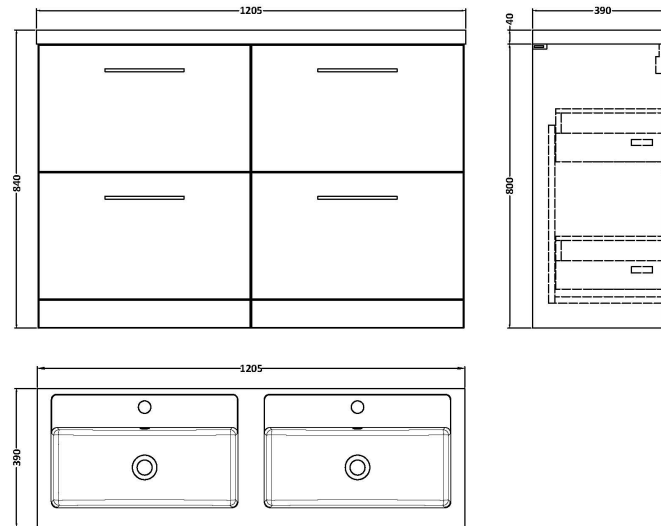

Sales Code: ARN1733C

Description: 1200 Fs 4-Drawer Vanity & Double Basin

Packaging Details

Barcode: 5056462669847

Sales Code: NVF1733

Description: 600 Fs 2-Drawer Unit (365 Deep)

Product Dimensions

Height (mm):	800
Width (mm):	600
Depth (mm):	383
Nett Weight (kg):	26

Packaging Dimensions

Height (mm):	835
Width (mm):	632
Depth (mm):	391
Gross Weight (kg):	26.5

Packaging Data

Box Colour:	Brown Cardboard Box
Box Qty:	1
Label Size:	100 x 50
Label Colour:	White Label
Label Qty:	2

Outer Box Dimensions (If Applicable)

Height (mm):	
Width (mm):	
Depth (mm):	
Gross Weight (kg):	
Barcode:	5056462660707

Product Details

Country of Origin:	United Kingdom
Fitting Instruction:	No
CE Certification:	N/A
FSC Certified Materials:	Yes
Colour:	Electric Blue
Construction Method:	Cam & Wood Dowel
Construction Type:	Rigid
Cabinet Finish:	MFC Smooth Matt
Fascia Finish:	MFC Smooth Matt
Cabinet Thickness (mm):	18
Fascia Thickness (mm):	18
Drawer Included:	Yes
Drawer Type:	80mm High Metal S/C Inc Galler
No of Shelves:	0
Hinge Type:	Not Applicable
Hinge Included:	Not Applicable
Adjustable Legs:	No, Not Required
Fixings Included:	Yes
Handle Style:	Contemporary
Waste Shroud:	Yes
Handle Included:	Yes, Supplied
Handle Type:	D-Shape

Sales Code: PMB424

Description: Double Polymarble Basin 1205 X 390

Product Dimensions

Height (mm):	390
Width (mm):	1205
Depth (mm):	157
Nett Weight (kg):	18.12

Packaging Dimensions

Height (mm):	100
Width (mm):	1205
Depth (mm):	400
Gross Weight (kg):	18.12