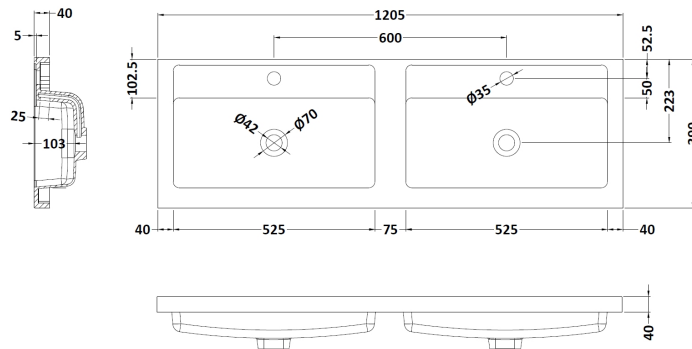

Sales Code: ARN1733C

Description: 1200 Fs 4-Drawer Vanity & Double Basin

Packaging Details

Barcode: 5056462669847

Sales Code: NVF1733

Description: 600 Fs 2-Drawer Unit (365 Deep)

Product Dimensions

Height (mm):	800
Width (mm):	600
Depth (mm):	383
Nett Weight (kg):	26

Packaging Dimensions

Height (mm):	835
Width (mm):	632
Depth (mm):	391
Gross Weight (kg):	26.5

Packaging Data

Box Colour:	Brown Cardboard Box
Box Qty:	1
Label Size:	100 x 50
Label Colour:	White Label
Label Qty:	2

Sales Code: PMB424

Description: Double Polymarble Basin 1205 X 390

Product Dimensions

Height (mm):	390
Width (mm):	1205
Depth (mm):	157
Nett Weight (kg):	18.12

Packaging Dimensions

Height (mm):	100
Width (mm):	1205
Depth (mm):	400
Gross Weight (kg):	18.12

Packaging Data

Box Colour:	Brown Cardboard Box - Printed
Box Qty:	1
Label Size:	100 x 50
Label Colour:	White Label
Label Qty:	2

Outer Box Dimensions (If Applicable)

Height (mm):	
Width (mm):	
Depth (mm):	
Gross Weight (kg):	
Barcode:	5056211815136