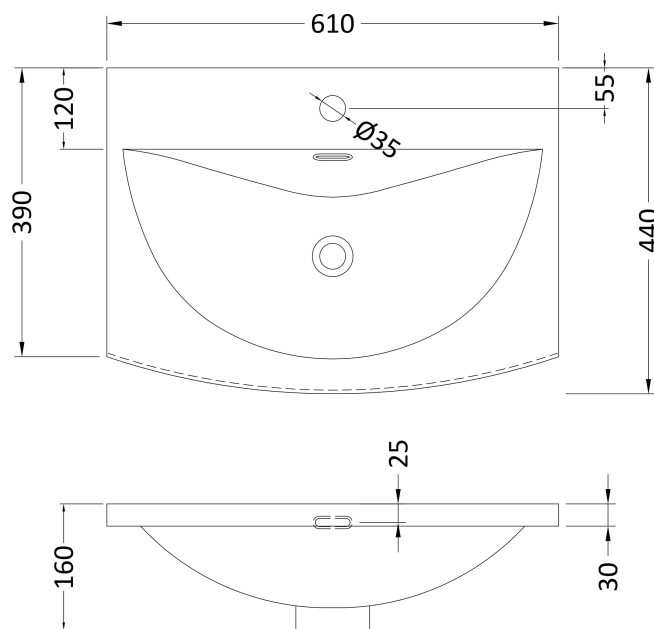

Sales Code: ARN1733G

Description: 600 Fs 2-Drawer Vanity & Basin 4

Packaging Details

Barcode: 5056462680491

Sales Code: NVF1733

Description: 600 Fs 2-Drawer Unit (365 Deep)

Product Dimensions

Height (mm):	800
Width (mm):	600
Depth (mm):	383
Nett Weight (kg):	26

Packaging Dimensions

Height (mm):	835
Width (mm):	632
Depth (mm):	391
Gross Weight (kg):	26.5

Packaging Data

Box Colour:	Brown Cardboard Box
Box Qty:	1
Label Size:	100 x 50
Label Colour:	White Label
Label Qty:	2

Sales Code: NVM043

Description: 600 Curved Basin 1Th

Product Dimensions

Height (mm):	160
Width (mm):	610
Depth (mm):	440
Nett Weight (kg):	11

Packaging Dimensions

Height (mm):	190
Width (mm):	630
Depth (mm):	415
Gross Weight (kg):	11.5

Packaging Data

Box Colour:	Brown Cardboard Box - Printed
Box Qty:	1
Label Size:	100 x 50
Label Colour:	White Label
Label Qty:	2

Outer Box Dimensions (If Applicable)

Height (mm):	
Width (mm):	
Depth (mm):	
Gross Weight (kg):	
Barcode:	5056462620961