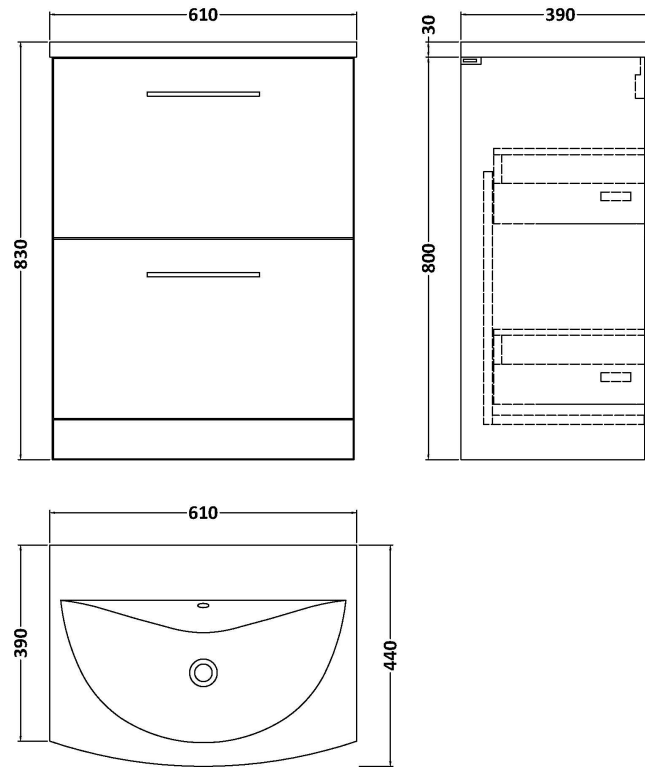

Sales Code: ARN1733G

Description: 600 Fs 2-Drawer Vanity & Basin 4

Packaging Details

Barcode: 5056462680491

Sales Code: NVF1733

Description: 600 Fs 2-Drawer Unit (365 Deep)

Product Dimensions

Height (mm):	800
Width (mm):	600
Depth (mm):	383
Nett Weight (kg):	26

Packaging Dimensions

Height (mm):	835
Width (mm):	632
Depth (mm):	391
Gross Weight (kg):	26.5

Packaging Data

Box Colour:	Brown Cardboard Box
Box Qty:	1
Label Size:	100 x 50
Label Colour:	White Label
Label Qty:	2

Outer Box Dimensions (If Applicable)

Height (mm):	
Width (mm):	
Depth (mm):	
Gross Weight (kg):	
Barcode:	5056462660707

Product Details

Country of Origin:	United Kingdom
Fitting Instruction:	No
CE & UKCA:	N/A
FSC Certified Materials:	Yes
Colour:	Electric Blue
Construction Method:	Cam & Wood Dowel
Construction Type:	Rigid
Cabinet Finish:	MFC Smooth Matt
Fascia Finish:	MFC Smooth Matt
Cabinet Thickness (mm):	18
Fascia Thickness (mm):	18
Drawer Included:	Yes
Drawer Type:	80mm High Metal S/C Inc Galler
No of Shelves:	0
Hinge Type:	Not Applicable
Hinge Included:	Not Applicable
Adjustable Legs:	No, Not Required
Fixings Included:	Yes
Handle Style:	Contemporary
Waste Shroud:	Yes
Handle Included:	Yes, Supplied
Handle Type:	D-Shape

Sales Code: NVM043

Description: 600 Curved Basin 1Th

Product Dimensions

Height (mm):	160
Width (mm):	610
Depth (mm):	440
Nett Weight (kg):	11

Packaging Dimensions

Height (mm):	190
Width (mm):	630
Depth (mm):	415
Gross Weight (kg):	11.5