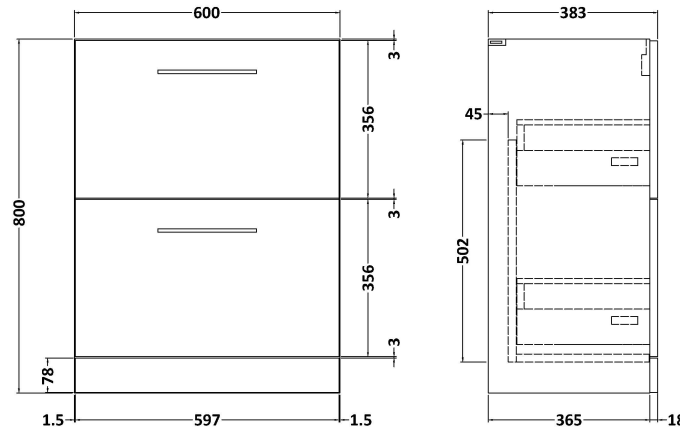

Sales Code: ARN1733G

Description: 600 Fs 2-Drawer Vanity & Basin 4

Packaging Details

Barcode: 5056462680491

Sales Code: NVF1733

Description: 600 Fs 2-Drawer Unit (365 Deep)

Product Dimensions

Height (mm):	800
Width (mm):	600
Depth (mm):	383
Nett Weight (kg):	26

Packaging Dimensions

Height (mm):	835
Width (mm):	632
Depth (mm):	391
Gross Weight (kg):	26.5

Packaging Data

Box Colour:	Brown Cardboard Box
Box Qty:	1
Label Size:	100 x 50
Label Colour:	White Label
Label Qty:	2

Outer Box Dimensions (If Applicable)

Height (mm):	
Width (mm):	
Depth (mm):	
Gross Weight (kg):	
Barcode:	5056462660707

Product Details

Country of Origin:	United Kingdom
Fitting Instruction:	No
CE & UKCA:	N/A
FSC Certified Materials:	Yes
Colour:	Electric Blue
Construction Method:	Cam & Wood Dowel
Construction Type:	Rigid
Cabinet Finish:	MFC Smooth Matt
Fascia Finish:	MFC Smooth Matt
Cabinet Thickness (mm):	18
Fascia Thickness (mm):	18
Drawer Included:	Yes
Drawer Type:	80mm High Metal S/C Inc Galler
No of Shelves:	0
Hinge Type:	Not Applicable
Hinge Included:	Not Applicable
Adjustable Legs:	No, Not Required
Fixings Included:	Yes
Handle Style:	Contemporary
Waste Shroud:	Yes
Handle Included:	Yes, Supplied
Handle Type:	D-Shape

Sales Code: NVM043

Description: 600 Curved Basin 1Th

Product Dimensions

Height (mm):	160
Width (mm):	610
Depth (mm):	440
Nett Weight (kg):	11

Packaging Dimensions

Height (mm):	190
Width (mm):	630
Depth (mm):	415
Gross Weight (kg):	11.5