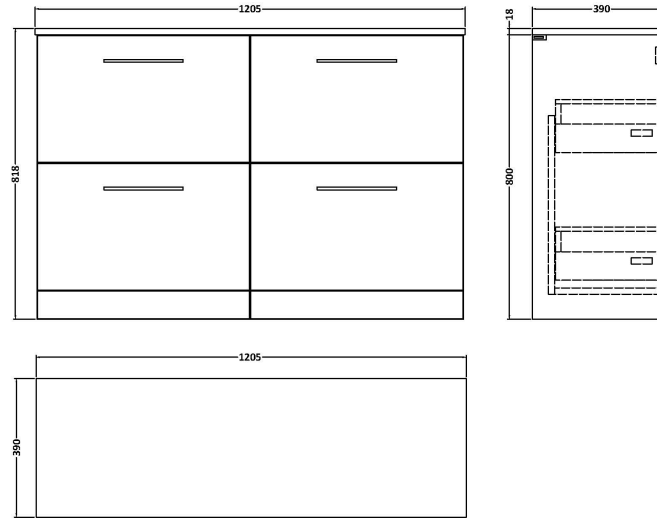

Sales Code: ARN1733W2

Description: 1200 Fs 4-Drawer Vanity & Worktop

Packaging Details

Barcode: 5056462669854

Sales Code: NVF1733

Description: 600 Fs 2-Drawer Unit (365 Deep)

Product Dimensions

Height (mm):	800
Width (mm):	600
Depth (mm):	383
Nett Weight (kg):	26

Packaging Dimensions

Height (mm):	835
Width (mm):	632
Depth (mm):	391
Gross Weight (kg):	26.5

Packaging Data

Box Colour:	Brown Cardboard Box
Box Qty:	1
Label Size:	100 x 50
Label Colour:	White Label
Label Qty:	2

Outer Box Dimensions (If Applicable)

Height (mm):	
Width (mm):	
Depth (mm):	
Gross Weight (kg):	
Barcode:	5056462660707

Product Details

Country of Origin:	United Kingdom
Fitting Instruction:	No
CE Certification:	N/A
FSC Certified Materials:	Yes
Colour:	Electric Blue
Construction Method:	Cam & Wood Dowel
Construction Type:	Rigid
Cabinet Finish:	MFC Smooth Matt
Fascia Finish:	MFC Smooth Matt
Cabinet Thickness (mm):	18
Fascia Thickness (mm):	18
Drawer Included:	Yes
Drawer Type:	80mm High Metal S/C Inc Galler
No of Shelves:	0
Hinge Type:	Not Applicable
Hinge Included:	Not Applicable
Adjustable Legs:	No, Not Required
Fixings Included:	Yes
Handle Style:	Contemporary
Waste Shroud:	Yes
Handle Included:	Yes, Supplied
Handle Type:	D-Shape

Sales Code: MWD1720

Description: 1200 Worktop (1205X390x18mm)

Product Dimensions

Height (mm):	18
Width (mm):	1205
Depth (mm):	390
Nett Weight (kg):	5

Packaging Dimensions

Height (mm):	25
Width (mm):	1225
Depth (mm):	410
Gross Weight (kg):	5