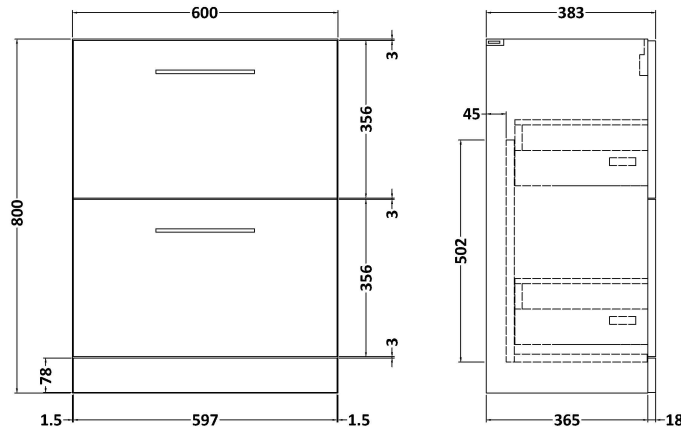

Sales Code: ARN1733W2

Description: 1200 Fs 4-Drawer Vanity & Worktop

Packaging Details

Barcode: 5056462669854

Sales Code: NVF1733

Description: 600 Fs 2-Drawer Unit (365 Deep)

Product Dimensions

Height (mm):	800
Width (mm):	600
Depth (mm):	383
Nett Weight (kg):	26

Packaging Dimensions

Height (mm):	835
Width (mm):	632
Depth (mm):	391
Gross Weight (kg):	26.5

Packaging Data

Box Colour:	Brown Cardboard Box
Box Qty:	1
Label Size:	100 x 50
Label Colour:	White Label
Label Qty:	2

Outer Box Dimensions (If Applicable)

Height (mm):	
Width (mm):	
Depth (mm):	
Gross Weight (kg):	
Barcode:	5056462660707

Product Details

Country of Origin:	United Kingdom
Fitting Instruction:	No
CE Certification:	N/A
FSC Certified Materials:	Yes
Colour:	Electric Blue
Construction Method:	Cam & Wood Dowel
Construction Type:	Rigid
Cabinet Finish:	MFC Smooth Matt
Fascia Finish:	MFC Smooth Matt
Cabinet Thickness (mm):	18
Fascia Thickness (mm):	18
Drawer Included:	Yes
Drawer Type:	80mm High Metal S/C Inc Galler
No of Shelves:	0
Hinge Type:	Not Applicable
Hinge Included:	Not Applicable
Adjustable Legs:	No, Not Required
Fixings Included:	Yes
Handle Style:	Contemporary
Waste Shroud:	Yes
Handle Included:	Yes, Supplied
Handle Type:	D-Shape

Sales Code: MWD1720

Description: 1200 Worktop (1205X390x18mm)

Product Dimensions

Height (mm):	18
Width (mm):	1205
Depth (mm):	390
Nett Weight (kg):	5

Packaging Dimensions

Height (mm):	25
Width (mm):	1225
Depth (mm):	410
Gross Weight (kg):	5