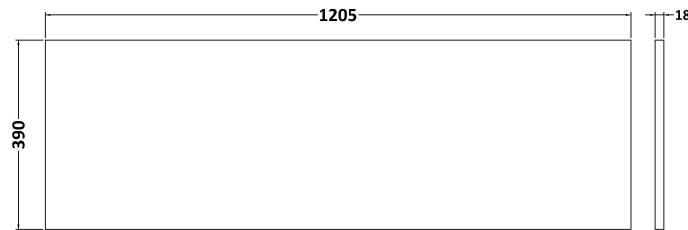

Packaging Dimensions

Height (mm):	835
Width (mm):	632
Depth (mm):	391
Gross Weight (kg):	26.5

Packaging Data

Box Colour:	Brown Cardboard Box
Box Qty:	1
Label Size:	100 x 50
Label Colour:	White Label
Label Qty:	2

Outer Box Dimensions (If Applicable)

Height (mm):	
Width (mm):	
Depth (mm):	
Gross Weight (kg):	
Barcode:	5056462660707

Product Details

Country of Origin:	United Kingdom
Fitting Instruction:	No
CE Certification:	N/A
FSC Certified Materials:	Yes
Colour:	Electric Blue
Construction Method:	Cam & Wood Dowel
Construction Type:	Rigid
Cabinet Finish:	MFC Smooth Matt
Fascia Finish:	MFC Smooth Matt
Cabinet Thickness (mm):	18
Fascia Thickness (mm):	18
Drawer Included:	Yes
Drawer Type:	80mm High Metal S/C Inc Galler
No of Shelves:	0
Hinge Type:	Not Applicable
Hinge Included:	Not Applicable
Adjustable Legs:	No, Not Required
Fixings Included:	Yes
Handle Style:	Contemporary
Waste Shroud:	Yes
Handle Included:	Yes, Supplied
Handle Type:	D-Shape

Sales Code: MWD1720

Description: 1200 Worktop (1205X390x18mm)

Product Dimensions

Height (mm):	18
Width (mm):	1205
Depth (mm):	390
Nett Weight (kg):	5

Packaging Dimensions

Height (mm):	25
Width (mm):	1225
Depth (mm):	410
Gross Weight (kg):	5

Packaging Data

Box Colour:	Brown Cardboard Box - Printed
Box Qty:	1
Label Size:	100 x 50
Label Colour:	Not Applicable
Label Qty:	0

Outer Box Dimensions (If Applicable)

Height (mm):	
Width (mm):	
Depth (mm):	
Gross Weight (kg):	
Barcode:	5056462657585