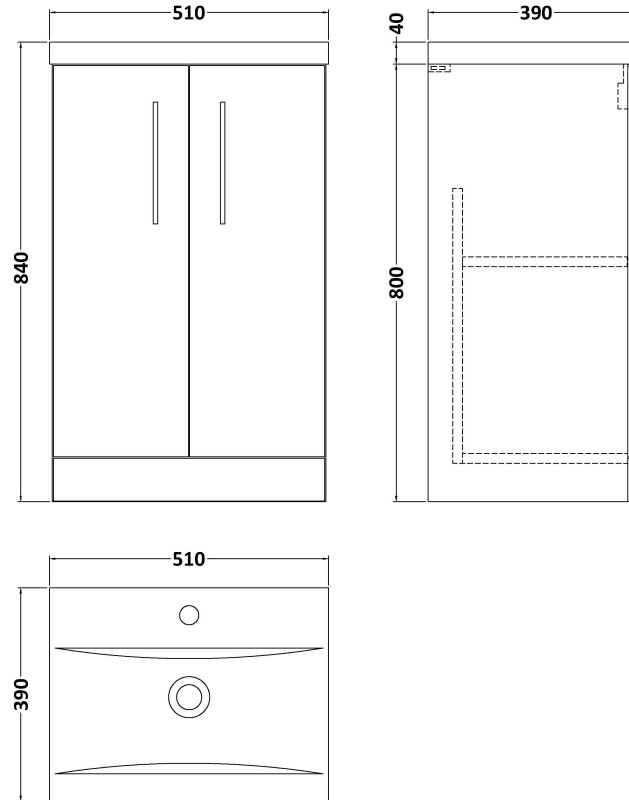

Sales Code: ARN2201A

Description: 500 Fs 2-Door Vanity & Basin 1

Packaging Details

Barcode: 5056678414897