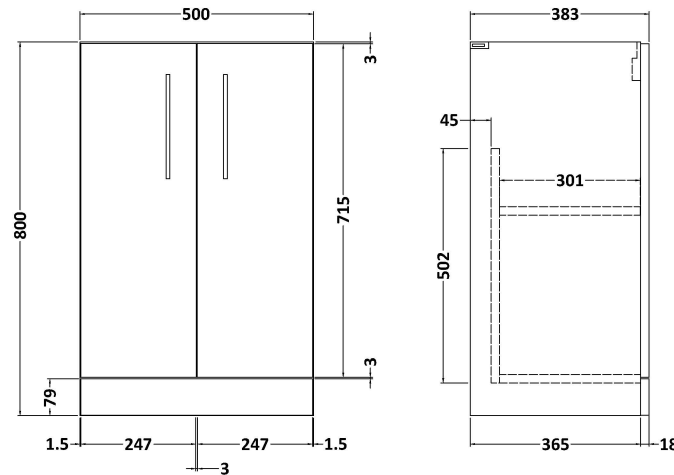

Sales Code: ARN2201B

Description: 500 Fs 2-Door Vanity & Basin 2

Packaging Details

Barcode: 5056678414903

Sales Code: NVF2201F

Description: 500 Fs 2-Door Unit (365 Deep)

Product Dimensions

Height (mm):	800
Width (mm):	500
Depth (mm):	383
Nett Weight (kg):	17.5

Packaging Dimensions

Height (mm):	835
Width (mm):	520
Depth (mm):	375
Gross Weight (kg):	18

Packaging Data

Box Colour:	Brown Cardboard Box - Printed
Box Qty:	0
Label Size:	0 x 0
Label Colour:	White Label
Label Qty:	2

Sales Code: NVM001

Description: 500mm Minimalist Basin 1Th

Product Dimensions

Height (mm):	170
Width (mm):	500
Depth (mm):	390
Nett Weight (kg):	9

Packaging Dimensions

Height (mm):	400
Width (mm):	520
Depth (mm):	200
Gross Weight (kg):	9

Packaging Data

Box Colour:	Brown Cardboard Box
Box Qty:	1
Label Size:	105 x 50
Label Colour:	White Label
Label Qty:	1

Outer Box Dimensions (If Applicable)

Height (mm):	
Width (mm):	
Depth (mm):	
Gross Weight (kg):	
Barcode:	5055275828670