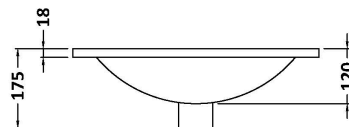

Packaging Dimensions

Height (mm):	835
Width (mm):	520
Depth (mm):	375
Gross Weight (kg):	18

Packaging Data

Box Colour:	Brown Cardboard Box - Printed
Box Qty:	0
Label Size:	0 x 0
Label Colour:	White Label
Label Qty:	2

Outer Box Dimensions (If Applicable)

Height (mm):	
Width (mm):	
Depth (mm):	
Gross Weight (kg):	
Barcode:	5056678405956

Product Details

Country of Origin:	China
Fitting Instruction:	No
CE & UKCA:	N/A
FSC Certified Materials:	Yes
Colour:	Satin Grey
Construction Method:	Cam & Wood Dowel
Construction Type:	Rigid
Cabinet Finish:	MFC Painted Matt
Fascia Finish:	Mdf Painted Matt
Cabinet Thickness (mm):	16
Fascia Thickness (mm):	18
Drawer Included:	No
Drawer Type:	Not Applicable
No of Shelves:	1
Hinge Type:	95 Degree Soft Close
Hinge Included:	Yes, Supplied
Adjustable Legs:	No, Not Required
Fixings Included:	Yes
Handle Style:	Contemporary
Waste Shroud:	No
Handle Included:	Yes, Supplied
Handle Type:	D-Shape

Sales Code: NVM001

Description: 500mm Minimalist Basin 1Th

Product Dimensions

Height (mm):	170
Width (mm):	500
Depth (mm):	390
Nett Weight (kg):	9

Packaging Dimensions

Height (mm):	400
Width (mm):	520
Depth (mm):	200
Gross Weight (kg):	9

Packaging Data

Box Colour:	Brown Cardboard Box
Box Qty:	1
Label Size:	105 x 50
Label Colour:	White Label
Label Qty:	1

Outer Box Dimensions (If Applicable)

Height (mm):	
Width (mm):	
Depth (mm):	
Gross Weight (kg):	
Barcode:	5055275828670