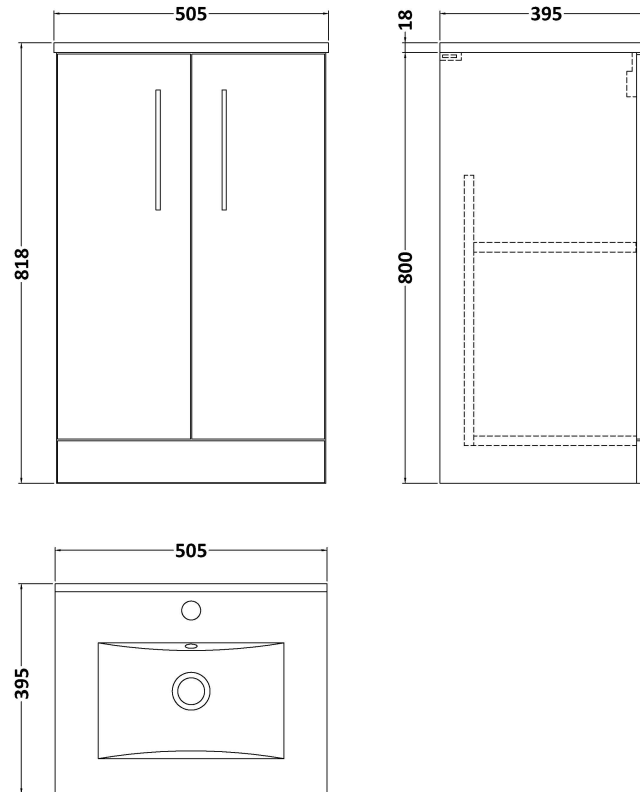

Sales Code: ARN2201B

Description: 500 Fs 2-Door Vanity & Basin 2

Packaging Details

Barcode: 5056678414903

Sales Code: NVF2201F

Description: 500 Fs 2-Door Unit (365 Deep)

Product Dimensions

Height (mm):	800
Width (mm):	500
Depth (mm):	383
Nett Weight (kg):	17.5

Packaging Dimensions

Height (mm):	835
Width (mm):	520
Depth (mm):	375
Gross Weight (kg):	18

Packaging Data

Box Colour:	Brown Cardboard Box - Printed
Box Qty:	0
Label Size:	0 x 0
Label Colour:	White Label
Label Qty:	2

Sales Code: NVM001

Description: 500mm Minimalist Basin 1Th

Product Dimensions

Height (mm):	170
Width (mm):	500
Depth (mm):	390
Nett Weight (kg):	9

Packaging Dimensions

Height (mm):	400
Width (mm):	520
Depth (mm):	200
Gross Weight (kg):	9

Packaging Data

Box Colour:	Brown Cardboard Box
Box Qty:	1
Label Size:	105 x 50
Label Colour:	White Label
Label Qty:	1

Outer Box Dimensions (If Applicable)

Height (mm):	
Width (mm):	
Depth (mm):	
Gross Weight (kg):	
Barcode:	5055275828670