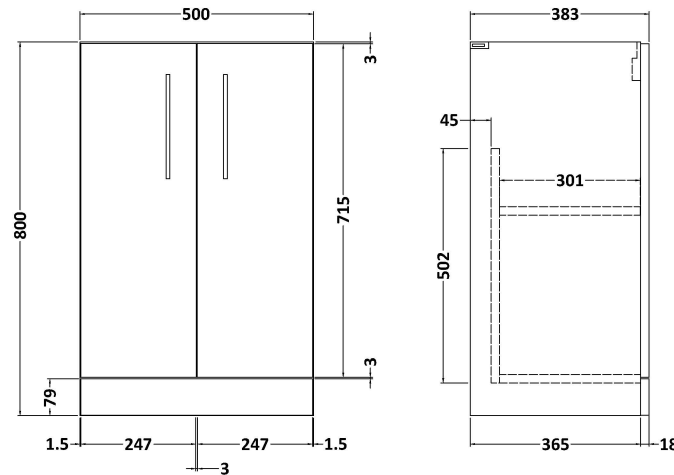

### Product Dimensions

Height (mm):	800
Width (mm):	500
Depth (mm):	383
Nett Weight (kg):	17.5

### Packaging Dimensions

Height (mm):	835
Width (mm):	520
Depth (mm):	375
Gross Weight (kg):	18

### Product Dimensions

Height (mm):	170
Width (mm):	510
Depth (mm):	395
Nett Weight (kg):	9.5

### Packaging Dimensions

Height (mm):	190
Width (mm):	530
Depth (mm):	415
Gross Weight (kg):	10