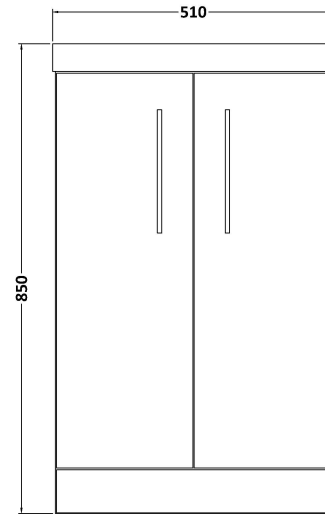

Sales Code: ARN2201D

Description: 500 Fs 2-Door Vanity & Basin 3

Packaging Details

Barcode: 5056678414910