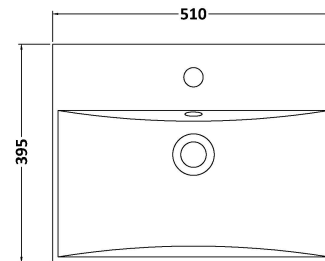

Sales Code: ARN2201D

Description: 500 Fs 2-Door Vanity & Basin 3

Packaging Details

Barcode: 5056678414910