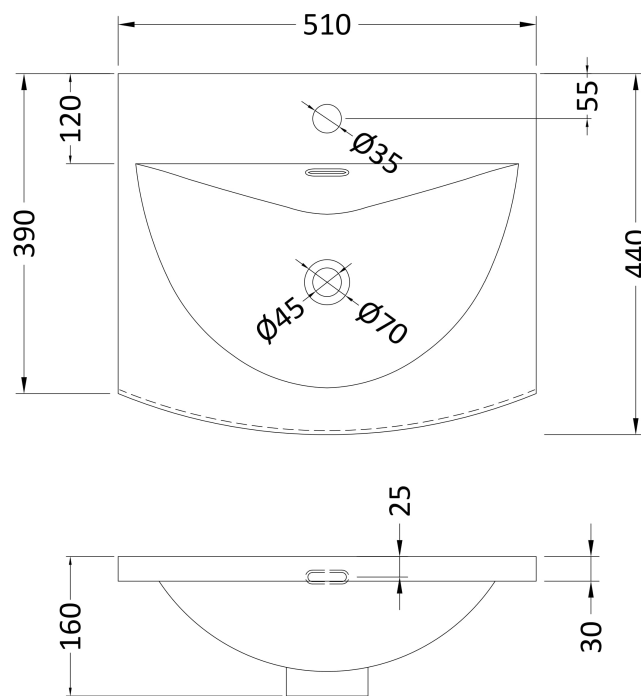

Packaging Dimensions

Height (mm):	835
Width (mm):	520
Depth (mm):	375
Gross Weight (kg):	18

Packaging Data

Box Colour:	Brown Cardboard Box - Printed
Box Qty:	0
Label Size:	0 x 0
Label Colour:	White Label
Label Qty:	2

Outer Box Dimensions (If Applicable)

Height (mm):	
Width (mm):	
Depth (mm):	
Gross Weight (kg):	
Barcode:	5056678405956

Product Details

Country of Origin:	China
Fitting Instruction:	No
CE & UKCA:	N/A
FSC Certified Materials:	Yes
Colour:	Satin Grey
Construction Method:	Cam & Wood Dowel
Construction Type:	Rigid
Cabinet Finish:	MFC Painted Matt
Fascia Finish:	Mdf Painted Matt
Cabinet Thickness (mm):	16
Fascia Thickness (mm):	18
Drawer Included:	No
Drawer Type:	Not Applicable
No of Shelves:	1
Hinge Type:	95 Degree Soft Close
Hinge Included:	Yes, Supplied
Adjustable Legs:	No, Not Required
Fixings Included:	Yes
Handle Style:	Contemporary
Waste Shroud:	No
Handle Included:	Yes, Supplied
Handle Type:	D-Shape

Sales Code: NVM042

Description: 500 Curved Basin 1Th

Product Dimensions

Height (mm):	160
Width (mm):	510
Depth (mm):	440
Nett Weight (kg):	9

Packaging Dimensions

Height (mm):	190
Width (mm):	530
Depth (mm):	415
Gross Weight (kg):	9.5

Packaging Data

Box Colour:	Brown Cardboard Box - Printed
Box Qty:	1
Label Size:	100 x 50
Label Colour:	White Label
Label Qty:	2

Outer Box Dimensions (If Applicable)

Height (mm):	
Width (mm):	
Depth (mm):	
Gross Weight (kg):	
Barcode:	5056462620985