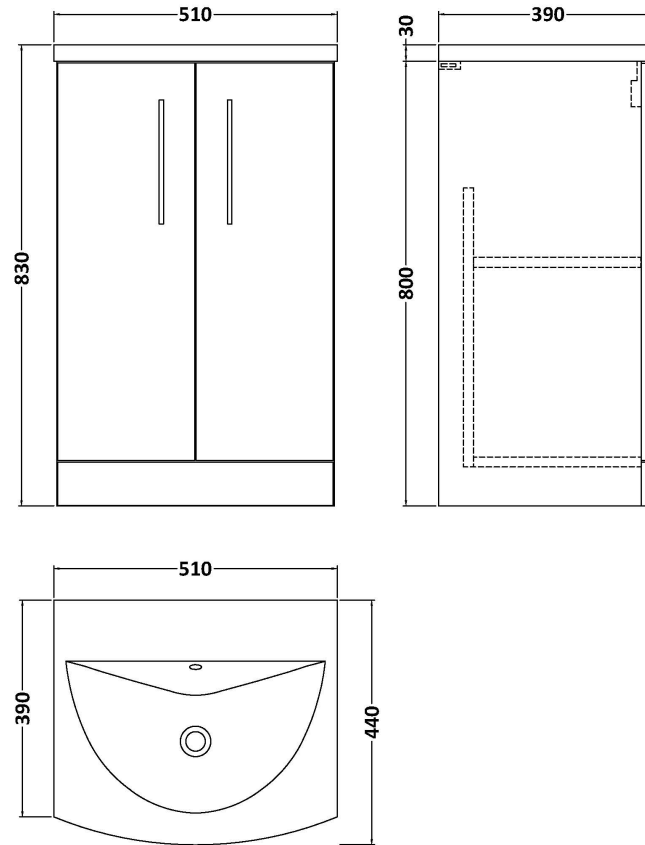

Sales Code: ARN2201G

Description: 500 Fs 2-Door Vanity & Basin 4

Packaging Details

Barcode: 5056678414927

Sales Code: NVF2201F

Description: 500 Fs 2-Door Unit (365 Deep)

Product Dimensions

Height (mm):	800
Width (mm):	500
Depth (mm):	383
Nett Weight (kg):	17.5

Packaging Dimensions

Height (mm):	835
Width (mm):	520
Depth (mm):	375
Gross Weight (kg):	18

Packaging Data

Box Colour:	Brown Cardboard Box - Printed
Box Qty:	0
Label Size:	0 x 0
Label Colour:	White Label
Label Qty:	2

Outer Box Dimensions (If Applicable)

Height (mm):	
Width (mm):	
Depth (mm):	
Gross Weight (kg):	
Barcode:	5056678405956

Product Details

Country of Origin:	China
Fitting Instruction:	No
CE & UKCA:	N/A
FSC Certified Materials:	Yes
Colour:	Satin Grey
Construction Method:	Cam & Wood Dowel
Construction Type:	Rigid
Cabinet Finish:	MFC Painted Matt
Fascia Finish:	Mdf Painted Matt
Cabinet Thickness (mm):	16
Fascia Thickness (mm):	18
Drawer Included:	No
Drawer Type:	Not Applicable
No of Shelves:	1
Hinge Type:	95 Degree Soft Close
Hinge Included:	Yes, Supplied
Adjustable Legs:	No, Not Required
Fixings Included:	Yes
Handle Style:	Contemporary
Waste Shroud:	No
Handle Included:	Yes, Supplied
Handle Type:	D-Shape

Sales Code: NVM042

Description: 500 Curved Basin 1Th

Product Dimensions

Height (mm):	160
Width (mm):	510
Depth (mm):	440
Nett Weight (kg):	9

Packaging Dimensions

Height (mm):	190
Width (mm):	530
Depth (mm):	415
Gross Weight (kg):	9.5