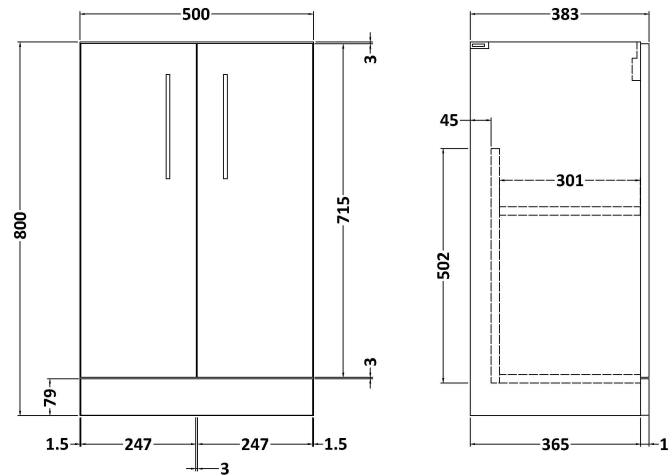

Sales Code: ARN2201G

Description: 500 Fs 2-Door Vanity & Basin 4

Packaging Details

Barcode: 5056678414927

Sales Code: NVF2201F

Description: 500 Fs 2-Door Unit (365 Deep)

Product Dimensions

Height (mm):	800
Width (mm):	500
Depth (mm):	383
Nett Weight (kg):	17.5

Packaging Dimensions

Height (mm):	835
Width (mm):	520
Depth (mm):	375
Gross Weight (kg):	18

Packaging Data

Box Colour:	Brown Cardboard Box - Printed
Box Qty:	0
Label Size:	0 x 0
Label Colour:	White Label
Label Qty:	2

Outer Box Dimensions (If Applicable)

Height (mm):	
Width (mm):	
Depth (mm):	
Gross Weight (kg):	
Barcode:	5056678405956

Product Details

Country of Origin:	China
Fitting Instruction:	No
CE & UKCA:	N/A
FSC Certified Materials:	Yes
Colour:	Satin Grey
Construction Method:	Cam & Wood Dowel
Construction Type:	Rigid
Cabinet Finish:	MFC Painted Matt
Fascia Finish:	Mdf Painted Matt
Cabinet Thickness (mm):	16
Fascia Thickness (mm):	18
Drawer Included:	No
Drawer Type:	Not Applicable
No of Shelves:	1
Hinge Type:	95 Degree Soft Close
Hinge Included:	Yes, Supplied
Adjustable Legs:	No, Not Required
Fixings Included:	Yes
Handle Style:	Contemporary
Waste Shroud:	No
Handle Included:	Yes, Supplied
Handle Type:	D-Shape

Sales Code: NVM042

Description: 500 Curved Basin 1Th

Product Dimensions

Height (mm):	160
Width (mm):	510
Depth (mm):	440
Nett Weight (kg):	9

Packaging Dimensions

Height (mm):	190
Width (mm):	530
Depth (mm):	415
Gross Weight (kg):	9.5